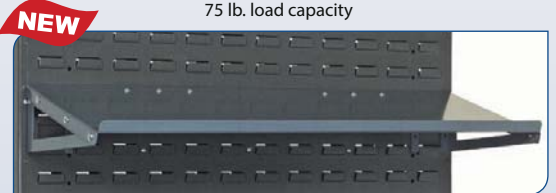

WS-DR10C
10" Double Rod
15 lb. load capacity

NEW

SLP-1236 and SLP-1836
Flat Shelf with 2 Brackets
75 lb. load capacity

NEW

WS-VTH
Vertical Tape/Reel Holder
25 lb. load capacity

NEW

SLP-A1236 and SLP-A1836
Slanted Shelf with 2 Slanted Brackets
75 lb. load capacity