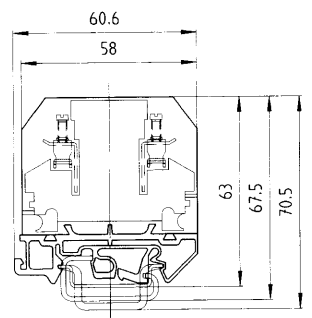

Width 22.5 mm
 finely stranded single core V A

0.14 - 4 mm² 0.14 - 6 mm²
 No. 22-10 AWG
 No. 20-10 AWG

Type Part No. Box Qty
 57.801.5153.0 10

Width 28.5 mm
 finely stranded single core V A

0.14 - 4 mm² 0.14 - 6 mm²
 No. 22-10 AWG
 No. 20-10 AWG

Type Part No. Box Qty
 57.801.5253.0 10

WEG empty housings

35 x 27 x 7.5 EN 50022	98.300.0000.0	1	35 x 27 x 7.5 EN 50022	98.300.0000.0	1
35 x 24 x 15 EN 50022	98.360.0000.0	1	35 x 24 x 15 EN 50022	98.360.0000.0	1
9006 EN 50035 G-32	98.190.0000.0	1	9006 EN 50035 G-32	98.190.0000.0	1
	Z8.000.0123.0	10		Z8.000.0123.0	10
9708/2 S 35	Z5.522.8553.0	50	9708/2 S 35	Z5.522.8553.0	50
WE 1/U	Z5.523.5753.0	10	WE 1/U	Z5.523.5753.0	10
9705 A	04.242.0850.0	500	9705 A	04.242.0850.0	500
9705 AB	04.842.0850.0	500	9705 AB	04.842.0850.0	500