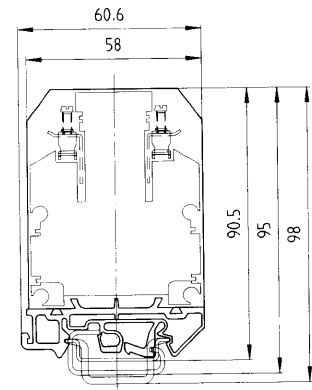

Width 22.5 mm
 finely stranded single core V A

0.14 - 4 mm² 0.14 - 6 mm²
 No. 22-10 AWG
 No. 20-10 AWG

Type Part No. Box Qty
 57.801.5153.0 10

Width 28.5 mm
 finely stranded single core V A

0.14 - 4 mm² 0.14 - 6 mm²
 No. 22-10 AWG
 No. 20-10 AWG

Type Part No. Box Qty
 57.801.5253.0 10

WEG empty housings

35 x 27 x 7.5 EN 50022	98.300.0000.0	1	35 x 27 x 7.5 EN 50022	98.300.0000.0	1
35 x 24 x 15 EN 50022	98.360.0000.0	1	35 x 24 x 15 EN 50022	98.360.0000.0	1
9006 EN 50035 G-32	98.190.0000.0	1	9006 EN 50035 G-32	98.190.0000.0	1
	Z8.000.0123.0	10		Z8.000.0123.0	10
9708/2 S 35	Z5.522.8553.0	50	9708/2 S 35	Z5.522.8553.0	50
WE 1/U	Z5.523.5753.0	10	WE 1/U	Z5.523.5753.0	10
9705 A	04.242.0850.0	500	9705 A	04.242.0850.0	500
9705 AB	04.842.0850.0	500	9705 AB	04.842.0850.0	500