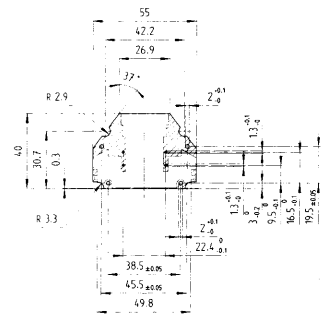

Width 22.5 mm
 finely stranded single core V A

0.14 - 4 mm² 0.14 - 6 mm²
 No. 22-10 AWG
 No. 20-10 AWG

Type Part No. Box Qty
 57.801.5153.0 10

Width 28.5 mm
 finely stranded single core V A

0.14 - 4 mm² 0.14 - 6 mm²
 No. 22-10 AWG
 No. 20-10 AWG

Type Part No. Box Qty
 57.801.5253.0 10

WEG empty housings

35 x 27 x 7.5 EN 50022	98.300.0000.0	1	35 x 27 x 7.5 EN 50022	98.300.0000.0	1
35 x 24 x 15 EN 50022	98.360.0000.0	1	35 x 24 x 15 EN 50022	98.360.0000.0	1
9006 EN 50035 G-32	98.190.0000.0	1	9006 EN 50035 G-32	98.190.0000.0	1
	Z8.000.0123.0	10		Z8.000.0123.0	10
9708/2 S 35	Z5.522.8553.0	50	9708/2 S 35	Z5.522.8553.0	50
WE 1/U	Z5.523.5753.0	10	WE 1/U	Z5.523.5753.0	10
9705 A	04.242.0850.0	500	9705 A	04.242.0850.0	500
9705 AB	04.842.0850.0	500	9705 AB	04.842.0850.0	500