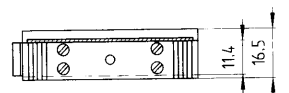

Width 22.5 mm
 finely stranded single core V A

0.14 - 4 mm² 0.14 - 6 mm²
 No. 22-10 AWG
 No. 20-10 AWG

Type Part No. Box Qty
 57.801.5153.0 10

Width 28.5 mm
 finely stranded single core V A

0.14 - 4 mm² 0.14 - 6 mm²
 No. 22-10 AWG
 No. 20-10 AWG

Type Part No. Box Qty
 57.801.5253.0 10

WEG empty housings

35 x 27 x 7.5 EN 50022	98.300.0000.0	1	35 x 27 x 7.5 EN 50022	98.300.0000.0	1
35 x 24 x 15 EN 50022	98.360.0000.0	1	35 x 24 x 15 EN 50022	98.360.0000.0	1
9006 EN 50035 G-32	98.190.0000.0	1	9006 EN 50035 G-32	98.190.0000.0	1
	Z8.000.0123.0	10		Z8.000.0123.0	10
9708/2 S 35	Z5.522.8553.0	50	9708/2 S 35	Z5.522.8553.0	50
WE 1/U	Z5.523.5753.0	10	WE 1/U	Z5.523.5753.0	10
9705 A	04.242.0850.0	500	9705 A	04.242.0850.0	500
9705 AB	04.842.0850.0	500	9705 AB	04.842.0850.0	500