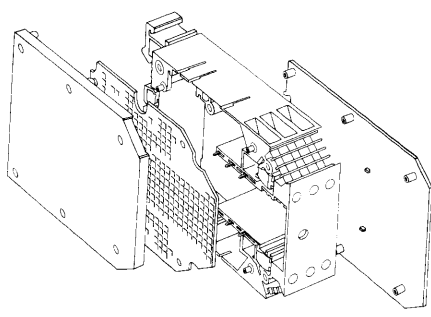

Width 22.5 mm
 finely stranded single core V A

0.14 - 4 mm² 0.14 - 6 mm²
 No. 22-10 AWG
 No. 20-10 AWG

Type Part No. Box Qty
 57.801.5153.0 10

Width 28.5 mm
 finely stranded single core V A

0.14 - 4 mm² 0.14 - 6 mm²
 No. 22-10 AWG
 No. 20-10 AWG

Type Part No. Box Qty
 57.801.5253.0 10

WEG empty housings

35 x 27 x 7.5 EN 50022	98.300.0000.0	1	35 x 27 x 7.5 EN 50022	98.300.0000.0	1
35 x 24 x 15 EN 50022	98.360.0000.0	1	35 x 24 x 15 EN 50022	98.360.0000.0	1
9006 EN 50035 G-32	98.190.0000.0	1	9006 EN 50035 G-32	98.190.0000.0	1
	Z8.000.0123.0	10		Z8.000.0123.0	10
9708/2 S 35	Z5.522.8553.0	50	9708/2 S 35	Z5.522.8553.0	50
WE 1/U	Z5.523.5753.0	10	WE 1/U	Z5.523.5753.0	10
9705 A	04.242.0850.0	500	9705 A	04.242.0850.0	500
9705 AB	04.842.0850.0	500	9705 AB	04.842.0850.0	500