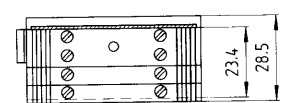

Width 22.5 mm
 finely stranded single core V A

0.14 - 4 mm² 0.14 - 6 mm²
 No. 22-10 AWG
 No. 20-10 AWG

Type Part No. Box Qty
 57.801.5153.0 10

Width 28.5 mm
 finely stranded single core V A

0.14 - 4 mm² 0.14 - 6 mm²
 No. 22-10 AWG
 No. 20-10 AWG

Type Part No. Box Qty
 57.801.5253.0 10

WEG empty housings

35 x 27 x 7.5 EN 50022	98.300.0000.0	1	35 x 27 x 7.5 EN 50022	98.300.0000.0	1
35 x 24 x 15 EN 50022	98.360.0000.0	1	35 x 24 x 15 EN 50022	98.360.0000.0	1
9006 EN 50035 G-32	98.190.0000.0	1	9006 EN 50035 G-32	98.190.0000.0	1
	Z8.000.0123.0	10		Z8.000.0123.0	10
9708/2 S 35	Z5.522.8553.0	50	9708/2 S 35	Z5.522.8553.0	50
WE 1/U	Z5.523.5753.0	10	WE 1/U	Z5.523.5753.0	10
9705 A	04.242.0850.0	500	9705 A	04.242.0850.0	500
9705 AB	04.842.0850.0	500	9705 AB	04.842.0850.0	500