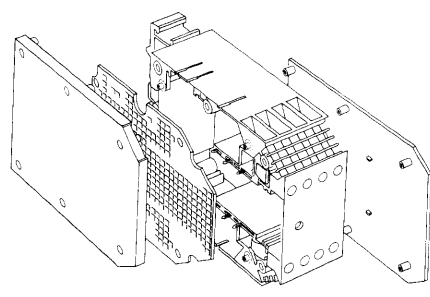

Width 22.5 mm
 finely stranded single core V A

0.14 - 4 mm² 0.14 - 6 mm²
 No. 22-10 AWG
 No. 20-10 AWG

Type Part No. Box Qty
 57.801.5153.0 10

Width 28.5 mm
 finely stranded single core V A

0.14 - 4 mm² 0.14 - 6 mm²
 No. 22-10 AWG
 No. 20-10 AWG

Type Part No. Box Qty
 57.801.5253.0 10

WEG empty housings

35 x 27 x 7.5 EN 50022	98.300.0000.0	1	35 x 27 x 7.5 EN 50022	98.300.0000.0	1
35 x 24 x 15 EN 50022	98.360.0000.0	1	35 x 24 x 15 EN 50022	98.360.0000.0	1
9006 EN 50035 G-32	98.190.0000.0	1	9006 EN 50035 G-32	98.190.0000.0	1
	Z8.000.0123.0	10		Z8.000.0123.0	10
9708/2 S 35	Z5.522.8553.0	50	9708/2 S 35	Z5.522.8553.0	50
WE 1/U	Z5.523.5753.0	10	WE 1/U	Z5.523.5753.0	10
9705 A	04.242.0850.0	500	9705 A	04.242.0850.0	500
9705 AB	04.842.0850.0	500	9705 AB	04.842.0850.0	500