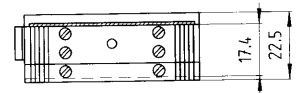

Width 22.5 mm
 finely stranded single core V A

0.14 - 4 mm² 0.14 - 6 mm²
 No. 22-10 AWG
 No. 20-10 AWG

Type Part No. Box Qty
 57.801.5153.0 10

Width 28.5 mm
 finely stranded single core V A

0.14 - 4 mm² 0.14 - 6 mm²
 No. 22-10 AWG
 No. 20-10 AWG

Type Part No. Box Qty
 57.801.5253.0 10

WEG empty housings

35 x 27 x 7.5 EN 50022	98.300.0000.0	1	35 x 27 x 7.5 EN 50022	98.300.0000.0	1
35 x 24 x 15 EN 50022	98.360.0000.0	1	35 x 24 x 15 EN 50022	98.360.0000.0	1
9006 EN 50035 G-32	98.190.0000.0	1	9006 EN 50035 G-32	98.190.0000.0	1
	Z8.000.0123.0	10		Z8.000.0123.0	10
9708/2 S 35	Z5.522.8553.0	50	9708/2 S 35	Z5.522.8553.0	50
WE 1/U	Z5.523.5753.0	10	WE 1/U	Z5.523.5753.0	10
9705 A	04.242.0850.0	500	9705 A	04.242.0850.0	500
9705 AB	04.842.0850.0	500	9705 AB	04.842.0850.0	500