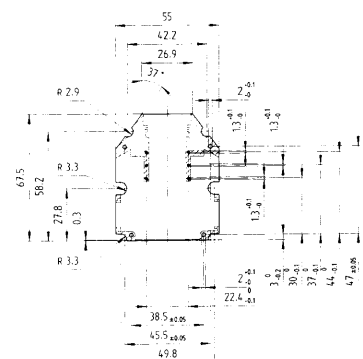

Width 22.5 mm
 finely stranded single core V A

0.14 - 4 mm² 0.14 - 6 mm²
 No. 22-10 AWG
 No. 20-10 AWG

Type Part No. Box Qty
 57.801.5153.0 10

Width 28.5 mm
 finely stranded single core V A

0.14 - 4 mm² 0.14 - 6 mm²
 No. 22-10 AWG
 No. 20-10 AWG

Type Part No. Box Qty
 57.801.5253.0 10

WEG empty housings

35 x 27 x 7.5 EN 50022	98.300.0000.0	1	35 x 27 x 7.5 EN 50022	98.300.0000.0	1
35 x 24 x 15 EN 50022	98.360.0000.0	1	35 x 24 x 15 EN 50022	98.360.0000.0	1
9006 EN 50035 G-32	98.190.0000.0	1	9006 EN 50035 G-32	98.190.0000.0	1
	Z8.000.0123.0	10		Z8.000.0123.0	10
9708/2 S 35	Z5.522.8553.0	50	9708/2 S 35	Z5.522.8553.0	50
WE 1/U	Z5.523.5753.0	10	WE 1/U	Z5.523.5753.0	10
9705 A	04.242.0850.0	500	9705 A	04.242.0850.0	500
9705 AB	04.842.0850.0	500	9705 AB	04.842.0850.0	500