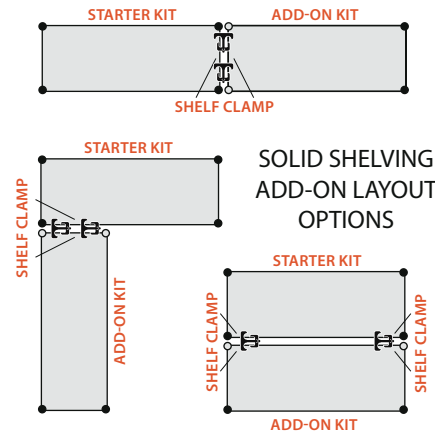

4 Shelf Starter Kits

Solid shelves are a solution where dirt, dust and spills are a potential issue. The solid flat surface allows for storage from small to large items and the marine edge perimeter prevents spillage. The double hemmed 18 gauge 304 stainless steel gives the solid shelf excellent strength characteristics. All solid shelf units consist of 4 shelves and 4 posts. Mobilize starter kit shelving unit using optional mobile kit **WR-00HS**, see **pg. 153**. **Finish:** Stainless Steel

MOBILIZE YOUR SHELVING
DB - Donut Bumper
 Non-marking donut bumper used to protect walls and help cushion impact.
WR-00HS (Mobile Kit)*
 Set of four swivel 5" x 1-1/4" polyurethane stainless steel casters with zerk grease fittings, 2 with brake. Can be used with all units shown. 1,200 lb. load capacity. *Mobile kits recommended only for shelves 18" and wider.

4 SHELF STARTER KIT

QSMC Shelf Clamp
 Shelf Clamp eliminates 2 post per shelving section. Two QSMC clamps are required per shelf.
Finish: Aluminum

4 Shelf Add-On Kits

Additional Add-On kit allows you to expand your Starter kit by sharing a set of posts. Configuration options include straight line, back to back and right angles (L-Shape). Add-on units consist of 4 shelves, 2 posts and 8 shelf clamps. Additional shelves and posts may be purchased separately, see chart on **pg. 105**. Units with Add-On kit cannot be made mobile. **Finish:** Stainless Steel