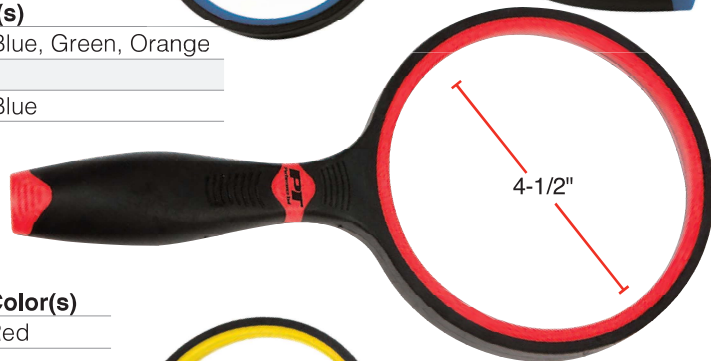

MAGNIFYING GLASSES

TELESCOPING MAGNETIC SWEEPER

- Lightweight aluminum housing and durable steel handle.
- Telescoping handle extends from 27 to 40".
- 14-1/2" sweeping width.
- 3" solid rubber wheels.

Item #	IP	MP	PKG	Telescoping	
				Min	Max
W2071	1	6	CBX	27"	40"

4X MAGNIFYING GLASS

- 4x Power non-distorting optical grade glass lens.
- Comfortable rubber grip handle.
- Over molded frame for extra protection.

Item #	IP	MP	PKG	Lens	Length	Color(s)
W15029	8	48	Pg 313	2-7/8"	7-1/4"	Red, Blue, Green, Orange
W15038	12	72	CRD	2-7/8"	7-1/4"	Red
20169	4	24	Pg 321	2-7/8"	7-1/4"	Red, Blue

3X JUMBO MAGNIFYING GLASS

- 3X Power non-distorting optical grade glass lens.
- Comfortable rubber grip handle.
- Over molded frame for extra protection.

Item #	IP	MP	PKG	Lens	Length	Color(s)
W15032	5	40	Pg 313	4-1/2"	10"	Red

- Adjusts from 5x-7x magnification by simply rotating the outer ring.
- Features 3 LEDs for better illumination.
- Optical grade glass and impact resistant housing.
- Dual mode operation: on/off, and touch mode - touch the outer ring to activate the LEDs.
- Batteries included.