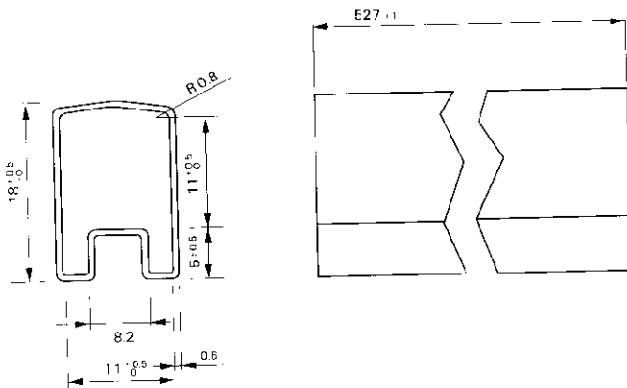

Packing

Tube for THT version - 25 relays per tube, 1000 relays per box

Ordering Information

Relay Code	Tyco Part Number	Relay Code	Tyco Part Number
V23105A5001A201	8-1393792-5	V23105A5406A201	1-1393793-0
V23105A5002A201	8-1393792-7	V23105A5407A201	1-1393793-1
V23105A5003A201	8-1393792-8	V23105A5475A201	1-1393793-2
V23105A5005A201	9-1393792-0	V23105A5476A201	1-1393793-3
V23105A5006A201	9-1393792-1	V23105A5477A201	1-1393793-4
V23105A5301A201	9-1393792-3	V23105A5478A201	1-1393793-5
V23105A5302A201	9-1393792-5	V23105A5479A201	3-1393794-0
V23105A5303A201	9-1393792-7	V23105A5501A201	1-1393793-6
V23105A5305A201	9-1393792-9	V23105A5502A201	1-1393793-8
V23105A5306A201	0-1393793-2	V23105A5503A201	1-1393793-9
V23105A5307A201	0-1393793-3	V23105A5505A201	2-1393793-1
V23105A5308A201	0-1393793-5	V23105A5506A201	2-1393793-3
V23105A5401A201	0-1393793-6	V23105A5507A201	2-1393793-4
V23105A5402A201	0-1393793-7		
V23105A5403A201	0-1393793-8		
V23105A5405A201	0-1393793-9		

Ordering system:  
 V23105A5xxxA201    xxx = see coil table on page 4