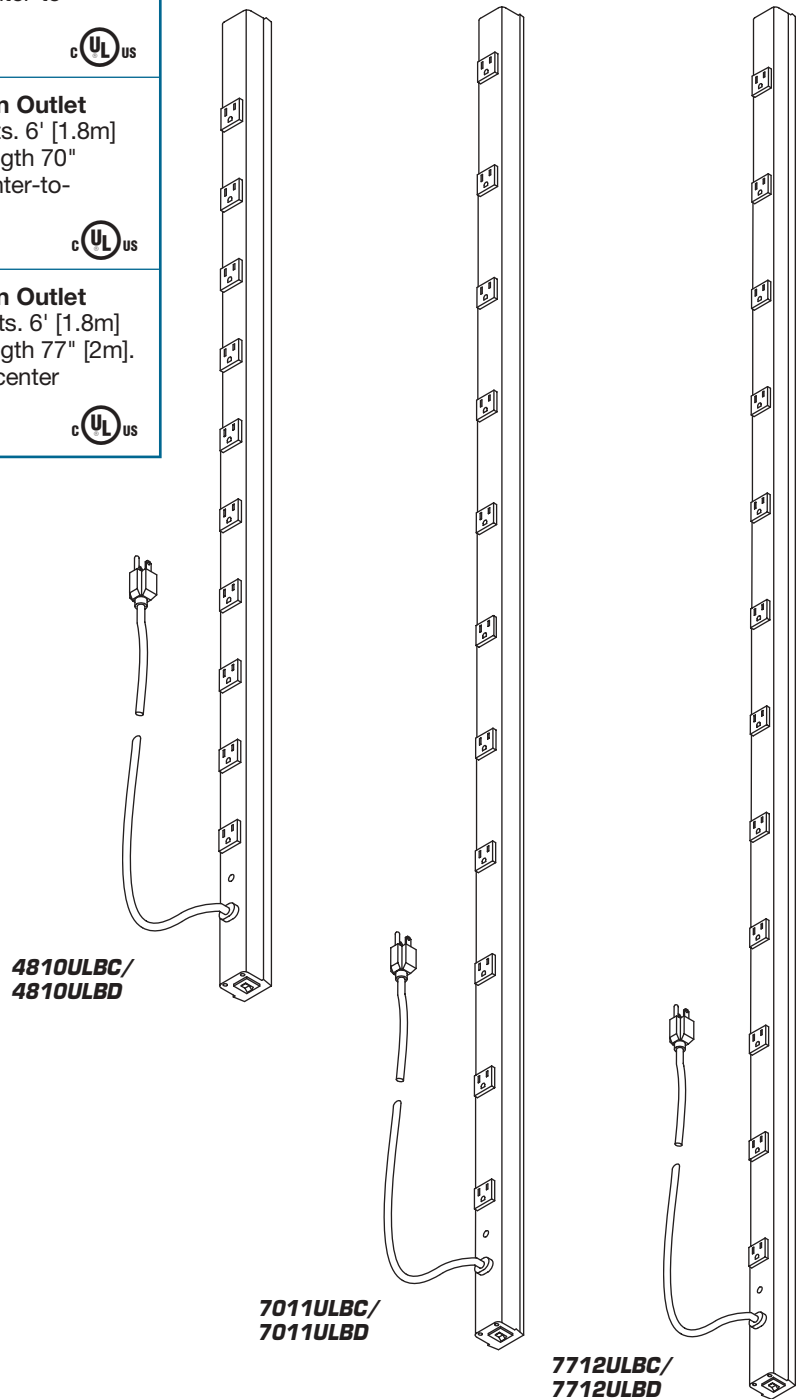

## 15A CabinetMATE Plug-In Outlet Centers

Catalog No./Item	Description/Specifications
4810ULBC 4810ULBD	<b>CabinetMATE Plug-In Outlet Center</b> – Ten outlets. 6' [1.8m] or 15' [4.6m] cord. Length 48" [1.2m]. Receptacle center-to-center 4" [102mm]. 
7011ULBC 7011ULBD	<b>CabinetMATE Plug-In Outlet Center</b> – Eleven outlets. 6' [1.8m] or 15' [4.6m] cord. Length 70" [1.8m]. Receptacle center-to-center 6" [152mm]. 
7712ULBC 7712ULBD	<b>CabinetMATE Plug-In Outlet Center</b> – Twelve outlets. 6' [1.8m] or 15' [4.6m] cord. Length 77" [2m]. Receptacle center-to-center 6" [152mm]. 

## 20A CabinetMATE Plug-In Outlet Centers

Catalog No./Item	Description/Specifications
<b>2008ULBC20R</b> <b>2008ULBD20R</b> <b>2008ULBC20R-TL *</b> <b>2008ULBD20R-TL *</b>	<b>CabinetMATE Plug-In Outlet Center</b> – Eight 20A outlets with t-slots. 6' [1.8m] or 15' [4.6m] cord. Length 20" [508mm]. Receptacle center-to-center 1 1/4" [32mm]. Units available with straight blade or NEMA L5-20P locking plug.
<b>4810ULBC20R</b> <b>4810ULBD20R</b> <b>4810ULBC20R-TL *</b> <b>4810ULBD20R-TL *</b>	<b>CabinetMATE Plug-In Outlet Center</b> – Ten 20A outlets with t-slots. 6' [1.8m] or 15' [4.6m] cord. Length 48" [1.2m]. Receptacle center-to-center 4" [102mm]. Units available with straight blade or NEMA L5-20P locking plug.
<b>7011ULBC20R</b> <b>7011ULBD20R</b> <b>7011ULBC20R-TL *</b> <b>7011ULBD20R-TL *</b>	<b>CabinetMATE Plug-In Outlet Center</b> – Eleven 20A outlets with t-slots. 6' [1.8m] or 15' [4.6m] cord. Length 70" [1.6m]. Receptacle center-to-center 6" [152mm]. Units available with straight blade or NEMA L5-20P locking plug.
<b>7712ULBC20R</b> <b>7712ULBD20R</b> <b>7712ULBC20R-TL *</b> <b>7712ULBD20R-TL *</b>	<b>CabinetMATE Plug-In Outlet Center</b> – Twelve 20A outlets with t-slots. 6' [1.8m] or 15' [4.6m] cord. Length 77" [2m]. Receptacle center-to-center 6" [152mm]. Units available with straight blade or NEMA L5-20P locking plug.