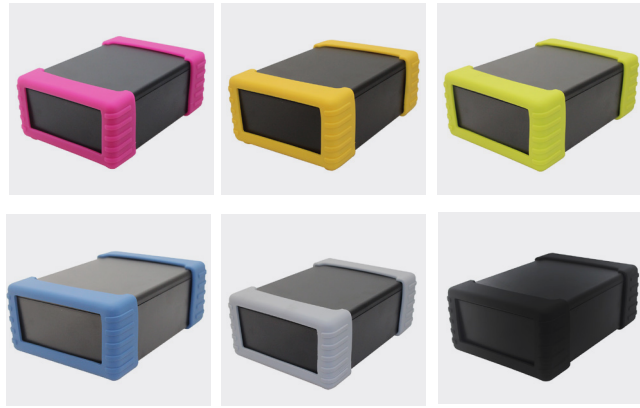

SIZE	BLACK	WHITE	LENGTH	WIDTH	HEIGHT
1	CUE8201BK	CUE8201WH*	50mm	35mm	20mm
2	CUE8202BK	CUE8202WH*	60mm	35mm	20mm
3	CUE8203BK	CUE8203WH*	80.3mm	40.3mm	20mm
4	CUE8204BK	CUE8204WH*	70mm	50mm	15mm
5	CUE8205BK	CUE8205WH*	70mm	50mm	27.5mm
6	CUE8206BK	CUE8206WH*	70mm	50mm	40mm
7	CUE8207BK	CUE8207WH*	90mm	45mm	25mm
8	CUE8208BK	CUE8208WH	105mm	70mm	20mm
9	CUE8209BK	CUE8209WH	105mm	70mm	35mm
10	CUE8210BK	CUE8210WH	105mm	70mm	50mm
11	CUE8211BK	CUE8211WH	130mm	65mm	25.6mm
12	CUE8212BK	CUE8212WH	130mm	65mm	50mm
13	CUE8213BK	CUE8213WH	80mm	80mm	20mm
14	CUE8214BK	CUE8214WH	80mm	80mm	40mm
15	CUE8215BK	CUE8215WH	170mm	85.5mm	35.4mm
16	CUE8216BK	CUE8216WH	170mm	85.5mm	60.6mm
17	CUE8217BK	CUE8217WH	220mm	110mm	45.3mm
18	CUE8218BK	CUE8218WH	220mm	110mm	75.3mm
19	CUE8219BK	CUE8219WH	125mm	125mm	25mm
20	CUE8220BK	CUE8220WH	125mm	125mm	45mm
21	CUE8221BK	CUE8221WH	175mm	125mm	25mm
22	CUE8222BK	CUE8222WH	175mm	125mm	45mm
23	CUE8223BK	CUE8223WH	175mm	125mm	65mm

## KEY FEATURES

Screw fastening enclosure | 23 sizes | Available in white and black

### Rubber boots

- Flexible open-faced removable silicone rubber boot
- Boots offer protection to the enclosure
- Boot has pre-moulded holes to enable securing of boot to the enclosure
- Fits tightly over base, sides and around edges of lid
- Available in nine sizes and six colours, suits boxes: 11, 12, 15, 16, 17, 18, 19, 20, 21, 22, 23