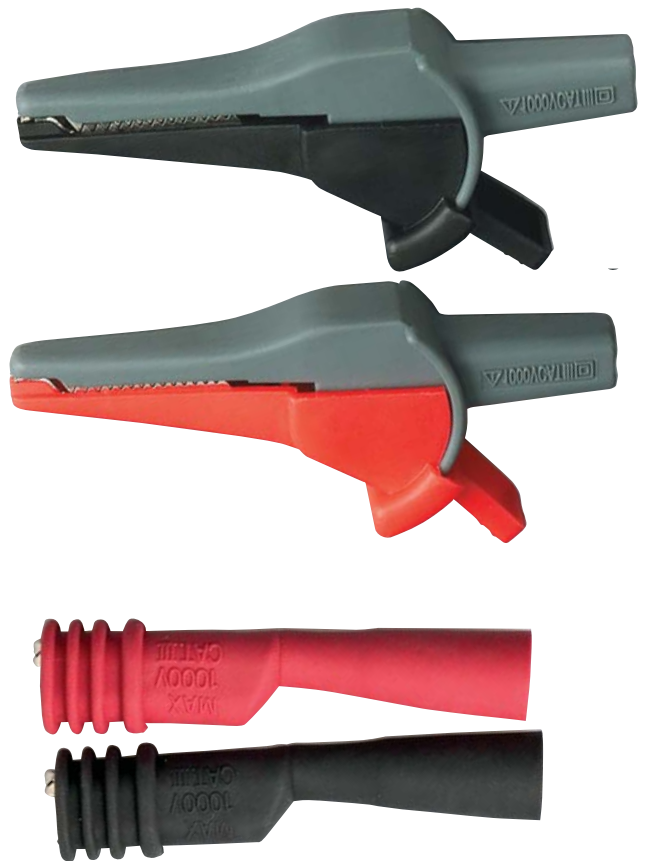

## Alligator Clips

**Choose the size of alligator clips**  
*For added convenience to your test leads*

### Features:

- **TL806** — Extra large, double insulated, CAT III-1000V alligator clips mate with banana plug patch cords. Jaw opens up to 0.8" (20mm) with sharp teeth for piercing insulated wire. Complies with IEC1010 standard.
- **TL807** — Insulated Alligator clips with insulated rubber boot, push onto your test leads, CAT III-1000V. Order **TL807C** to fit TL803 test leads.

### Ordering Information:

TL806 .....Extra Large Alligator Clips  
TL807 .....Insulated Alligator Clips  
TL807C .....Insulated Alligator Clips