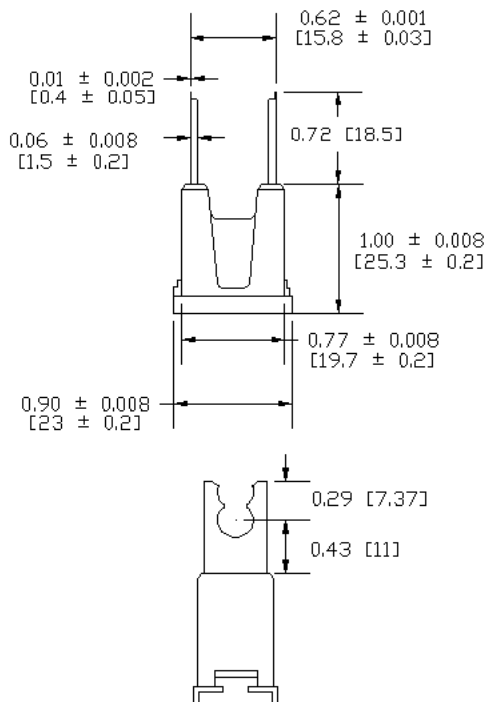

Type TFLM Automotive Fuse Link Radial Male Terminal

www.optifuse.com (619) 593-5050

Specifications:

Voltage: 32VDC

Amperage: 20A, 30A, 40A, 50A, 60A, 70A, 80A, 100A, 120A

Interrupting Rating: 5,000A @ 32 VAC

Agency Standards and Listings:

JASO D612-4:2001

Time Characteristics		
% of rated current	Min hold time	Max hold time
110%	4h	
200%	5s	100s
350%	200ms	7s
600%	40ms	1s

Part Number	Ampere Rating	Housing Color
TFLM-20A	20A	Light-Blue
TFLM-30A	30A	Pink
TFLM-40A	40A	Green
TFLM-50A	50A	Red
TFLM-60A	60A	Yellow
TFLM-70A	70A	Brown
TFLM-80A	80A	Black
TFLM-100A	100A	Blue
TFLM-120A	120A	White