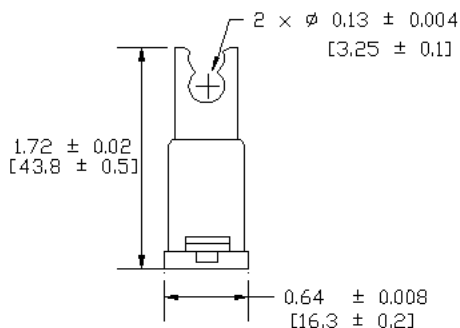

Type TFLM Automotive Fuse Link Radial Male Terminal

www.optifuse.com (619) 593-5050

Specifications:

Voltage: 32VDC

Amperage: 20A, 30A, 40A, 50A, 60A, 70A, 80A, 100A, 120A

Interrupting Rating: 5,000A @ 32 VAC

Agency Standards and Listings:

JASO D612-4:2001

Time Characteristics		
% of rated current	Min hold time	Max hold time
110%	4h	
200%	5s	100s
350%	200ms	7s
600%	40ms	1s

Part Number	Ampere Rating	Housing Color
TFLM-20A	20A	Light-Blue
TFLM-30A	30A	Pink
TFLM-40A	40A	Green
TFLM-50A	50A	Red
TFLM-60A	60A	Yellow
TFLM-70A	70A	Brown
TFLM-80A	80A	Black
TFLM-100A	100A	Blue
TFLM-120A	120A	White