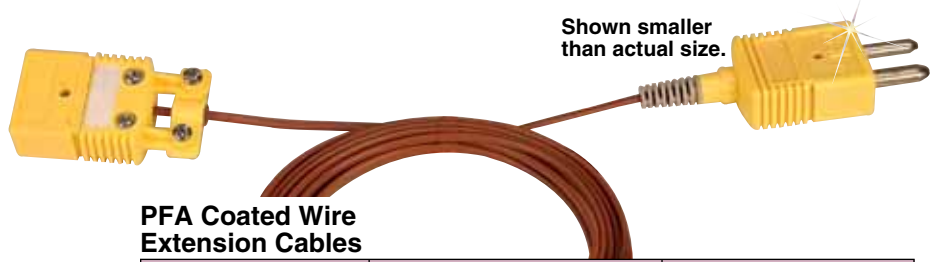

# Thermocouple Extension Cables

## With Molded Connectors

ANSI color code shown  
To order IEC color code visit us online

- ✓ Retractable Cable in 1 and 4' Lengths with 5:1 Stretch
- ✓ 24 Gage (0.020" Dia.) PFA Coated or Glass Overbraided Stranded Wire in 10 and 25' Lengths
- ✓ Molded Quick Disconnect or Subminiature Thermocouple Connectors for Low Cost
- ✓ Available in J, K, T and E Calibrations

### PFA Coated Wire Extension Cables

Model No.	Calibration	Length
TECJ10-(*)	<b>J</b> Iron-Constantan	3 m (10')
TECJ25-(*)		7.5 m (25')
TECK10-(*)	<b>K</b> CHROMEALOMEGA®	3 m (10')
TECK25-(*)		7.5 m (25')
TECT10-(*)	<b>T</b> Copper-Constantan	3 m (10')
TECT25-(*)		7.5 m (25')
TECE10-(*)	<b>E</b> CHROMEALOMEGA-Constantan	3 m (10')
TECE25-(*)		7.5 m (25')

\* Insert connector code from chart. Constructed from 24 gage stranded wire.

**"N"**  
Calibration Available