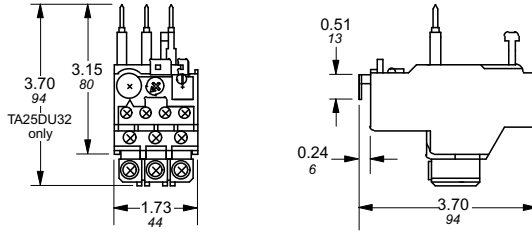

Approximate dimensions T25DU – TA42DU

00.00 Inches
00.00 [Millimeters]

TA25DU