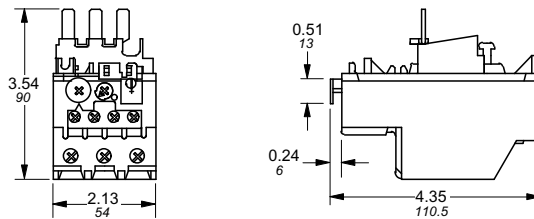

Approximate dimensions T25DU – TA42DU

00.00 Inches
00.00 [Millimeters]

TA25DU

TA25DU & DB25

TA25DU & DB25/32

TA42DU

TA42DU / TA75DU & DB80