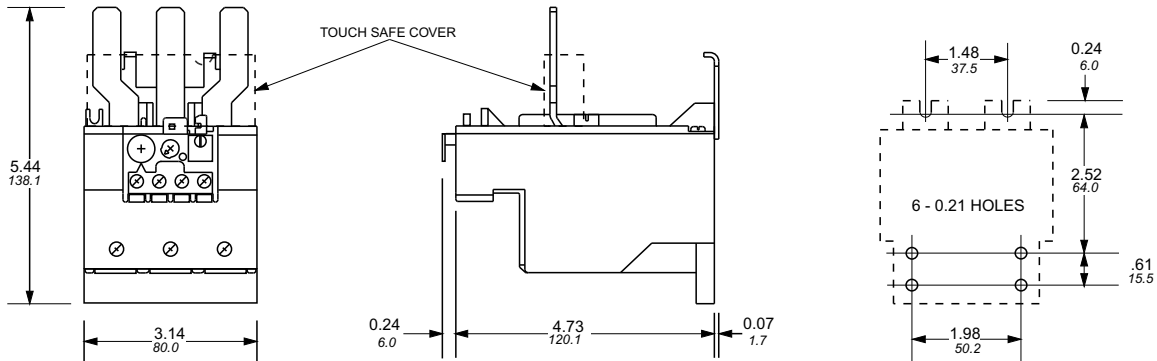

Approximate dimensions TA75DU – TA200DU

00.00 Inches
00.00 [Millimeters]

2

TA75DU

TA80DU

TA110DU

TA200DU