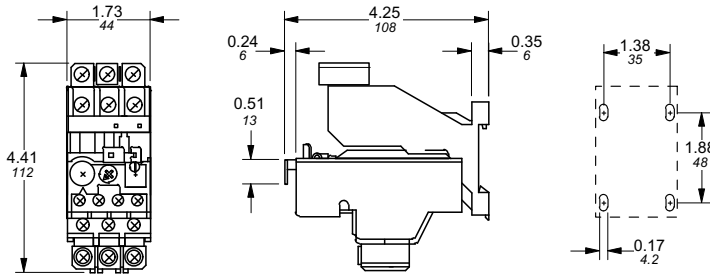

TA25DU & DB25/32