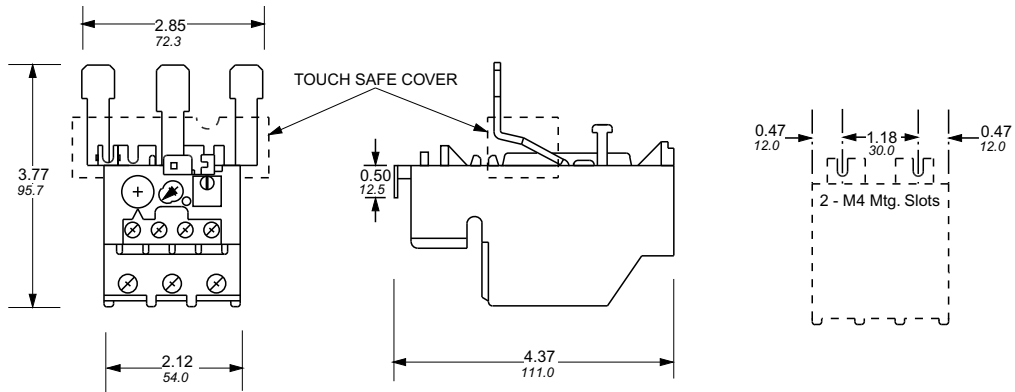

Approximate dimensions TA75DU – TA200DU

00.00 Inches
00.00 [Millimeters]

2

TA75DU

TA80DU

TA110DU

TA200DU