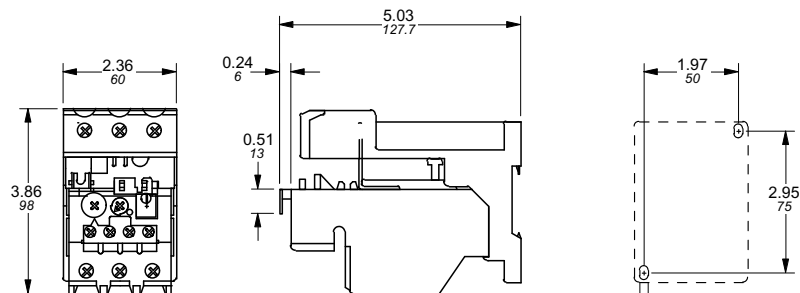

# Approximate dimensions TA75DU – TA200DU

00.00 Inches  
00.00 [Millimeters]

2