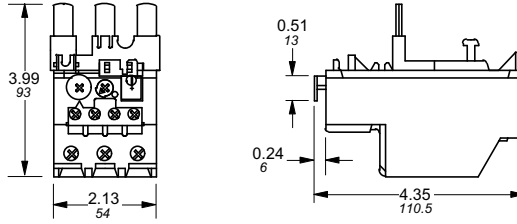

Approximate dimensions TA75DU – TA200DU

00.00 Inches
00.00 [Millimeters]

2

TA75DU