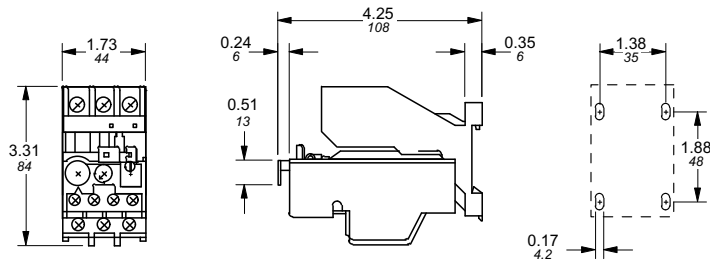

TA25DU & DB25