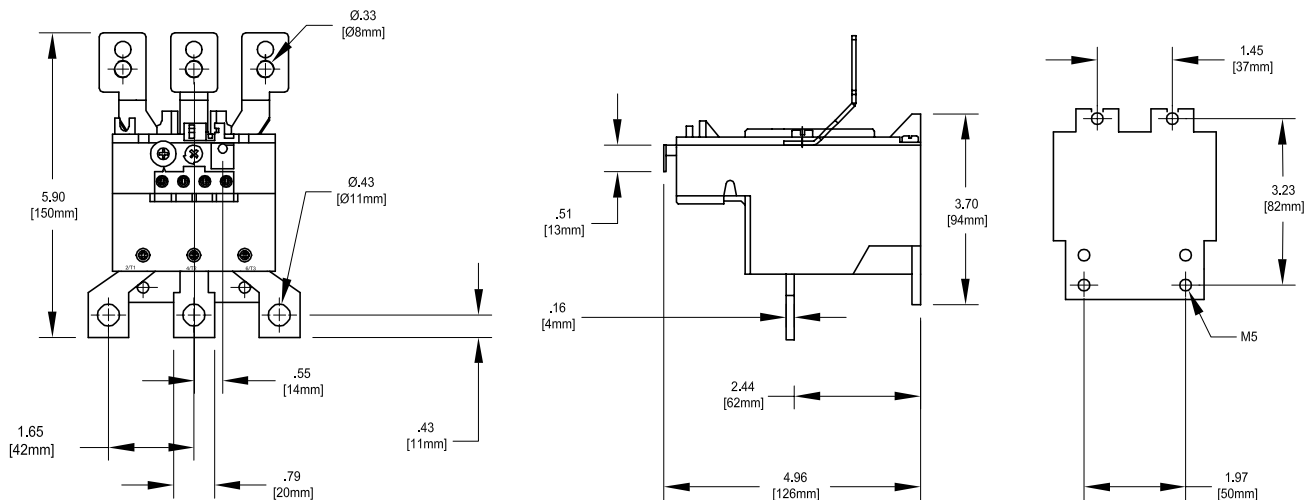

Approximate dimensions TA75DU – TA200DU

00.00 Inches
00.00 [Millimeters]

2

TA75DU

TA80DU

TA110DU

TA200DU