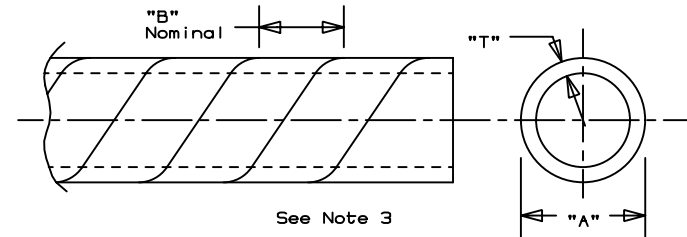

CAD FILENAME/LAYERS: G00239HA_DC_SPIRALWRP_00

PANDUIT CORP. TINLEY PARK, ILLINOIS

SPIRAL WRAP

UNLESS OTHERWISE SPECIFIED, DIMENSIONAL TOLERANCES ARE:
(.X) ±0.05 (1.3) (.XXX) ±0.010 (0.25)
(.XX) ±0.02 (0.5) ANGLES ± 5°

UNLESS OTHERWISE SPECIFIED, ALL DIMENSIONS ARE GIVEN IN INCHES, THIRD ANGLE PROJECTION.

DRAWN BY: JAD MAT'L: SEE TABLE SCALE: NONE

DATE: 12-4-00 DRAWING NO.: G00239HA DWG SIZE: A

1. Notes:
1. Refer to Panduit Catalogs for any additional information.
  2. For roll sizes larger than 10 ft., splicing may occur. For additional information, contact Product Management at 1-800-777-3300 ext. 7432.
  3. Refer to Panduit Catalogs for dimensional data.
  4. Colors are stocked for 1/4" and 1/2" Polyethylene. Other sizes available, consult factory.

R	12-4-00	JAD		INITIAL RELEASE	GB0239HA	R			
REV	DATE	BY	CHK	DESCRIPTION	ECN	R	CUST	SUP