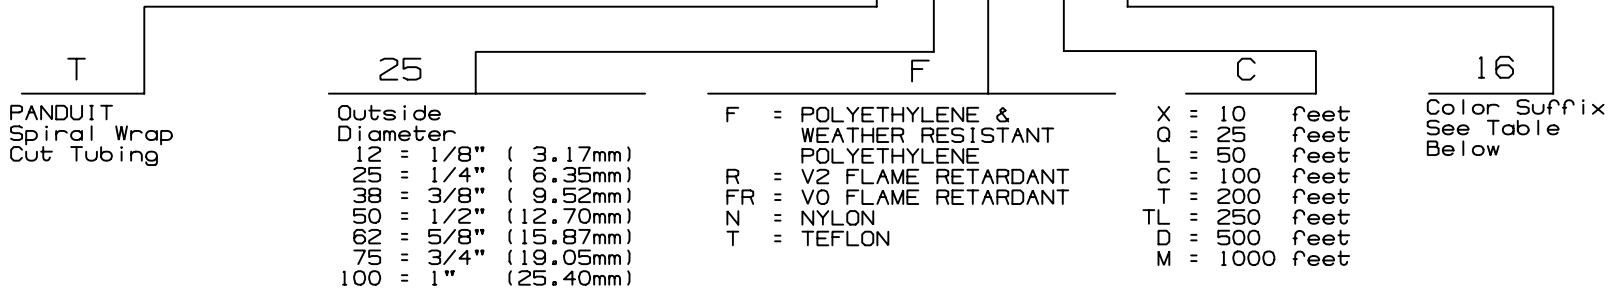

THIS COPY IS PROVIDED ON A RESTRICTED BASIS AND IS NOT TO BE USED IN ANY WAY DETRIMENTAL TO THE INTERESTS OF PANDUIT CORP.

Example: T25E-C16

COLOR AVAILABILITY

COLOR	COLOR SUFFIX	MATERIAL						
		POLYETHYLENE	WEATHER RESISTANT POLYETHYLENE	FLAME RETARDANT POLYETHYLENE V2 RATING	FLAME RETARDANT POLYETHYLENE V0 RATING	NYLON	WEATHER RESISTANT NYLON	TEFLON
NATURAL (CLEAR)	LEAVE BLANK	X		NATURAL COLOR IS WHITE	NATURAL COLOR IS WHITE	X		X
WEATHER RESISTANT BLACK	0		X				X	
BROWN	1	X						
RED	2							
ORANGE	3	X						
YELLOW	4	X						
GREEN	5	X						
BLUE	6	X						
PURPLE	7	X						
GRAY	8	X						
WHITE	10	X						
PINK	16	X						
BLACK	20			X	X			