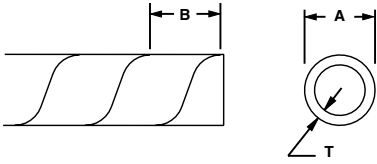

Spiral Wrapping

Ordering Information — Spiral Wrapping

Ordering Information — Spiral Wrapping