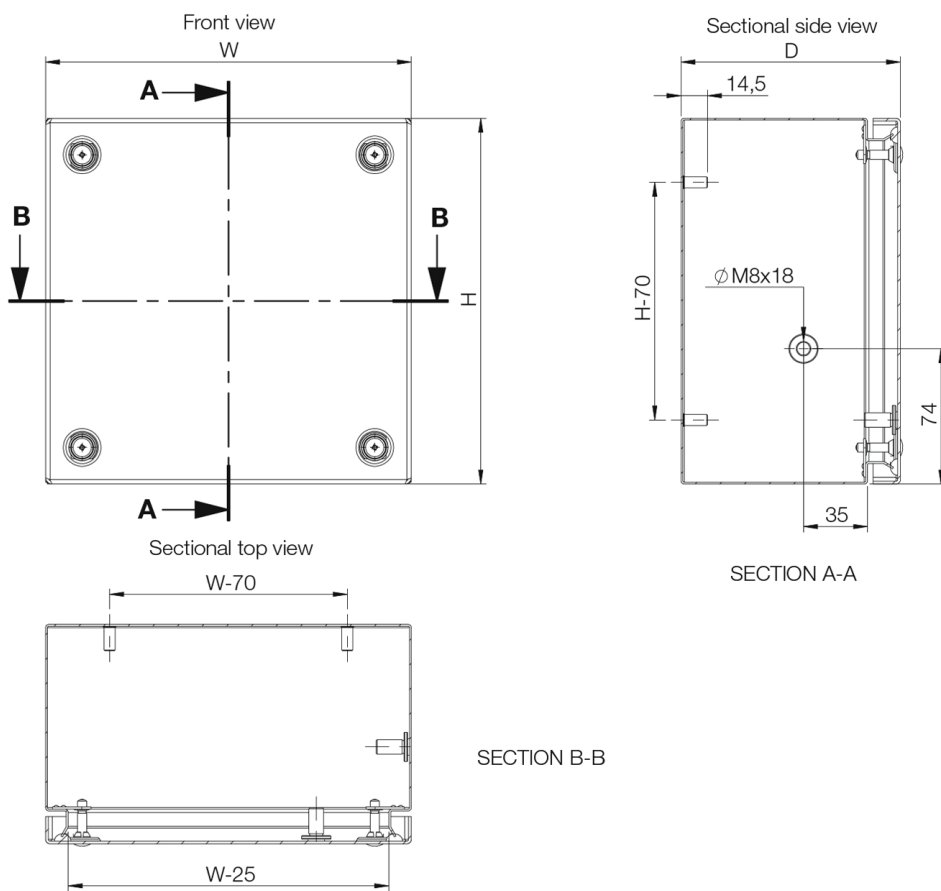

Material: AISI 304L pre-grained stainless steel / AISI 316L (on request). Body: 1 mm. Cover: 1.5 mm.

Body: Folded and seam welded. Four M6x13 studs for bottom profile / mounting plate fixation.

Gasket: For AISI 316L, sealing is ensured by an injected one piece silicone gasket.

Earthing: M8x18 mm earthing studs in body and cover, M8 nuts, earthing washers and earthing labels.

Protection: IP 66 | TYPE 4X, 12, 13 | IK 08.

Finish: 400 pre-grained stainless steel.

Delivery: Body, cover, cover screws, fixing screws, cover plugs and earthing facilities.

IP 66 | TYPE 4X, 12, 13 | IK 08

SSTB

Stainless steel terminal box

Box dimension				
H	W	D	Weight (kg)	Item no.
150	150	80	1.10	SSTB151508
150	150	80	1.10	SSTB151508-316
150	150	120	1.30	SSTB151512
150	150	120	1.30	SSTB151512-316
150	300	80	1.80	SSTB153008
150	300	80	1.80	SSTB153008-316
150	300	120	2.15	SSTB153012
150	300	120	2.15	SSTB153012-316
200	200	80	1.65	SSTB202008
200	200	80	1.65	SSTB202008-316
200	200	120	1.95	SSTB202012
200	200	120	1.90	SSTB202012-316
200	300	80	2.25	SSTB203008
200	300	80	2.25	SSTB203008-316
200	300	120	2.55	SSTB203012
200	300	120	2.55	SSTB203012-316
200	400	80	2.80	SSTB204008
200	400	80	2.80	SSTB204008-316
200	400	120	3.20	SSTB204012
200	400	120	3.15	SSTB204012-316
200	500	120	3.90	SSTB205012
200	500	120	3.90	SSTB205012-316
200	600	120	4.60	SSTB206012
200	600	120	4.55	SSTB206012-316
200	800	120	5.90	SSTB208012
200	800	120	5.90	SSTB208012-316
300	300	80	3.05	SSTB303008
300	300	80	3.05	SSTB303008-316
300	300	120	3.40	SSTB303012
300	300	120	3.45	SSTB303012-316
300	400	120	4.25	SSTB304012
300	400	120	4.30	SSTB304012-316
300	500	120	5.10	SSTB305012
300	500	120	5.10	SSTB305012-316
300	600	120	6.10	SSTB306012
300	600	120	6.10	SSTB306012-316
400	400	120	5.50	SSTB404012
400	400	120	5.40	SSTB404012-316
400	600	120	7.65	SSTB406012
400	600	120	7.55	SSTB406012-316
400	800	120	9.70	SSTB408012
400	800	120	9.70	SSTB408012-316