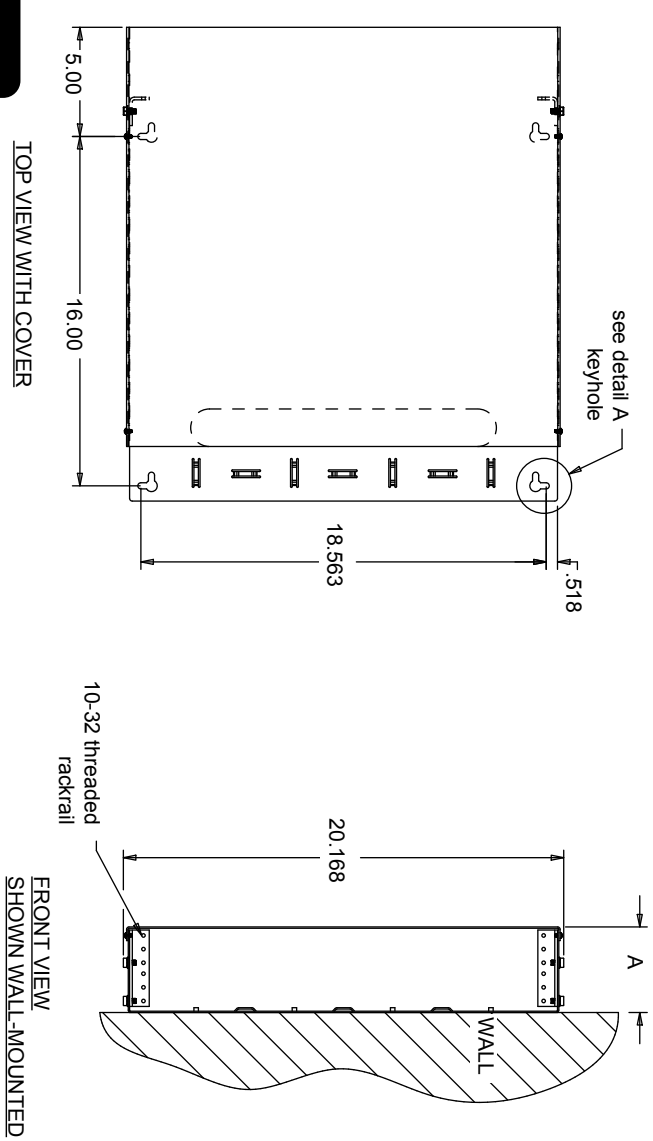

Features

- Provides low-profile wall-mounting for deep hubs and routers
- Includes steel top cover
- Abundant cable lacing points provided in the rear
- Available in two racking heights: 2 and 4 spaces
- Includes pre-installed 11-gauge, 10-32 threaded rackrail
- Three position rackrail mounting allows for cable managers or flush equipment mounting
- Durable black powder coat finish

SPM-4
(shown with cover removed)

Architects' and Engineers' Specifications

EIA/ITA compliant 19" Low-profile wallmount rack shall be Middle Atlantic Products part # _____ (SPM-2, SPM-4) with ___ (2,4) useable rackspace. Rack shall have three position adjustable rackrail to allow for three combinations of front clearance and useable depth. Rackrail can be set flush with front of rack which allows a full 19" of component depth, 1.5" from the front for 17.5" of component depth, or 3" from the front for 16" of component depth. Rack shall be constructed of phosphate pre-treated 16-gauge steel finished in a durable black powder coat. Rack shall be GREENGUARD Indoor Air Quality Certified for Children and Schools. Rack shall be RoHS EU Directive 2002/95/EC compliant. Rack shall be manufactured by an ISO 9001 and ISO 14001 registered company. Rack shall be warranted to be free from defects in material or workmanship under normal use and conditions for the lifetime of the rack.

WEIGHT CAPACITY

SPM-2	50 lbs.
SPM-4	40 lbs.

CUSTOMIZABLE SPECIFICATION CLIPS AVAILABLE AT MIDDLEATLANTIC.COM

SPM Series basic dimensions

All dimensions in inches unless otherwise noted
 [All dimensions in brackets are in millimeters]

POSITION	FRONT RAIL SETBACK	USEABLE DEPTH
1	0"	19"
2	1.5"	17.5"
3	3"	16"

	OVERALL HEIGHT "A"	RACKING HEIGHT
SPM-2	3.97"	3.50" (2 SPACES)
SPM-4	7.42"	7.00" (4 SPACES)