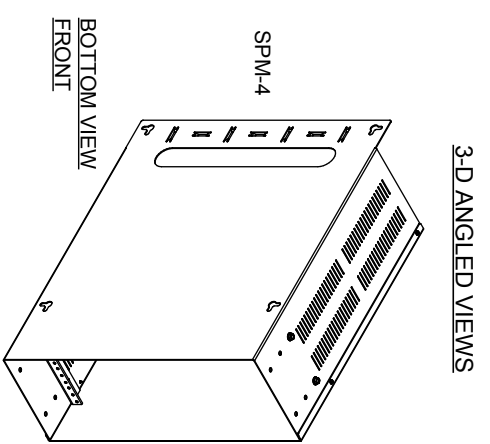

Features

- Provides low-profile wall-mounting for deep hubs and routers
- Includes steel top cover
- Abundant cable lacing points provided in the rear
- Available in two racking heights: 2 and 4 spaces
- Includes pre-installed 11-gauge, 10-32 threaded rackrail
- Three position rackrail mounting allows for cable managers or flush equipment mounting
- Durable black powder coat finish

SPM-4
(shown with cover removed)

Architects' and Engineers' Specifications

EIA/ITA compliant 19" Low-profile wallmount rack shall be Middle Atlantic Products part # _____ (SPM-2, SPM-4) with ___ (2,4) useable rackspace. Rack shall have three position adjustable rackrail to allow for three combinations of front clearance and useable depth. Rackrail can be set flush with front of rack which allows a full 19" of component depth, 1.5" from the front for 17.5" of component depth, or 3" from the front for 16" of component depth. Rack shall be constructed of phosphate pre-treated 16-gauge steel finished in a durable black powder coat. Rack shall be GREENGUARD Indoor Air Quality Certified for Children and Schools. Rack shall be RoHS EU Directive 2002/95/EC compliant. Rack shall be manufactured by an ISO 9001 and ISO 14001 registered company. Rack shall be warranted to be free from defects in material or workmanship under normal use and conditions for the lifetime of the rack.

WEIGHT CAPACITY

SPM-2	50 lbs.
SPM-4	40 lbs.

CUSTOMIZABLE SPECIFICATION CLIPS AVAILABLE AT MIDDLEATLANTIC.COM

SPM Series basic dimensions

All dimensions in inches unless otherwise noted
 [All dimensions in brackets are in millimeters]

POSITION	FRONT RAIL SETBACK	USEABLE DEPTH
1	0"	19"
2	1.5"	17.5"
3	3"	16"

	OVERALL HEIGHT "A"	RACKING HEIGHT
SPM-2	3.97"	3.50" (2 SPACES)
SPM-4	7.42"	7.00" (4 SPACES)