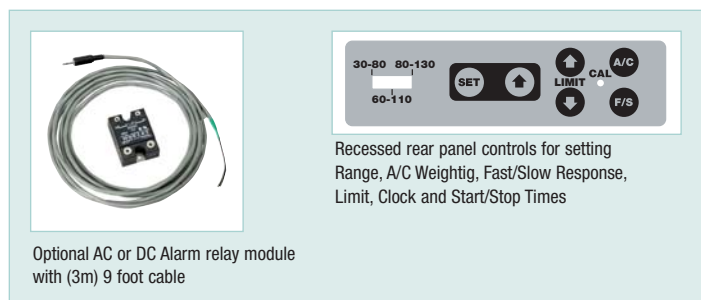

Sound Level Alert with Alarm

 **Built-in LEDs alert user when sound level is too high or too low**
LEDs can be read from 30m (100ft)

Features:

- Ideal for industrial, hospital, auditoriums, schools and other areas where there is a need for being alerted when sound level reaches set point
- Meets ANSI Type 2 and EN 60651 accuracy specs compliant to OSHA
- User settable high or low limit (30 to 130dB) indication with output to drive external relay module
- Microphone rotates 180° for desired placement. Optional 5m (15ft) microphone extension cable for remote monitoring
- Complete with 100-240V AC 50/60Hz adaptor, microphone wind cover, and built-in wall, desk and tripod mount (optional Tripod TR100)

Applications:

- Industrial, Hospitals, Classrooms, and special quiet zones – When the sound level exceeds the HI set point the RED LEDs flash and can be seen from 30m 100ft.
- Speakers/Educators/Instructors, Auditoriums and Theaters – The user can set the SL130 so the RED LEDs flash when the sound level is below the LO set point where people in the audience may not be able to hear. When the sound level is above the LO set point, the GREEN LEDs indicate the sound level is acceptable. The user can reverse the Red and Green LEDs activation per user color preference.

Optional AC or DC Alarm relay module with (3m) 9 foot cable

Specifications	
Display	4.6 x 3.125" multifunction LCD
Frequency bandwidth	31.5 Hz to 8 kHz
Microphone	0.5" Electret Condenser Microphone (remoteable)
Measurement ranges	30 to 80dB, 60 to 110dB, 80 to 130dB
Frequency weighting	'A' and 'C' (Programmable)
Response time	Fast (125ms) / Slow (1s) (Programmable)
Resolution	0.1dB
Alarm output	3.5mm Mono Phone Plug, Maximum: 3.4mA @ 5 VDC
Minimum Output	Voltage: 2.5 VDC
Power	AC/DC Adaptor for full functions; 8xAA batteries for monitoring function only without LED alert
CE/Warranty	CE approved/ 1 year warranty
Dimensions / Weight	8.75 x 7.1 x 1.25" / 0.63 lbs. (22 x 18 x 3.2mm / 285g)