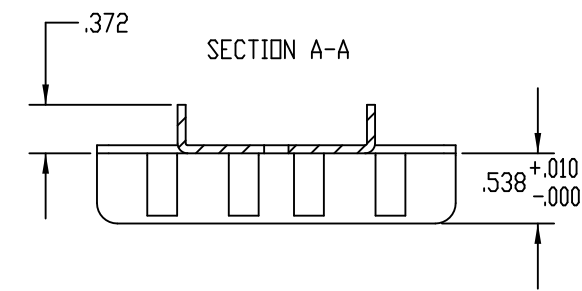

PART
NAME

BRACKET - SLIDING SHELF

PART
No.

2390-ABS

CUT SIZE: 15.429 X 2.750 X 16GA. C.R.S.
FINISH: SMOOTH BLACK "EBL"