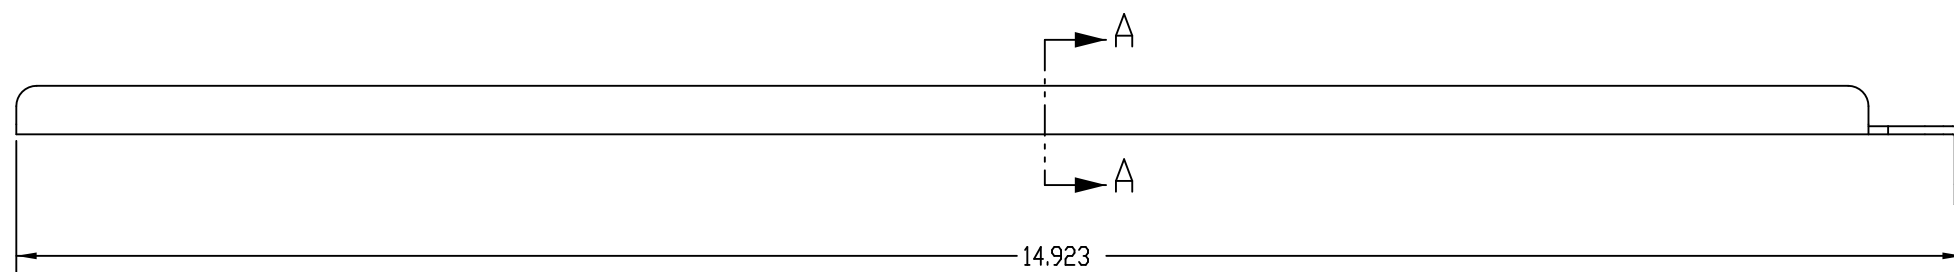

PART
NAME

BRACKET - SLIDING SHELF

PART
No.

2390-ABS

CUT SIZE: 15.429 X 2.750 X 16GA. C.R.S.
FINISH: SMOOTH BLACK "EBL"