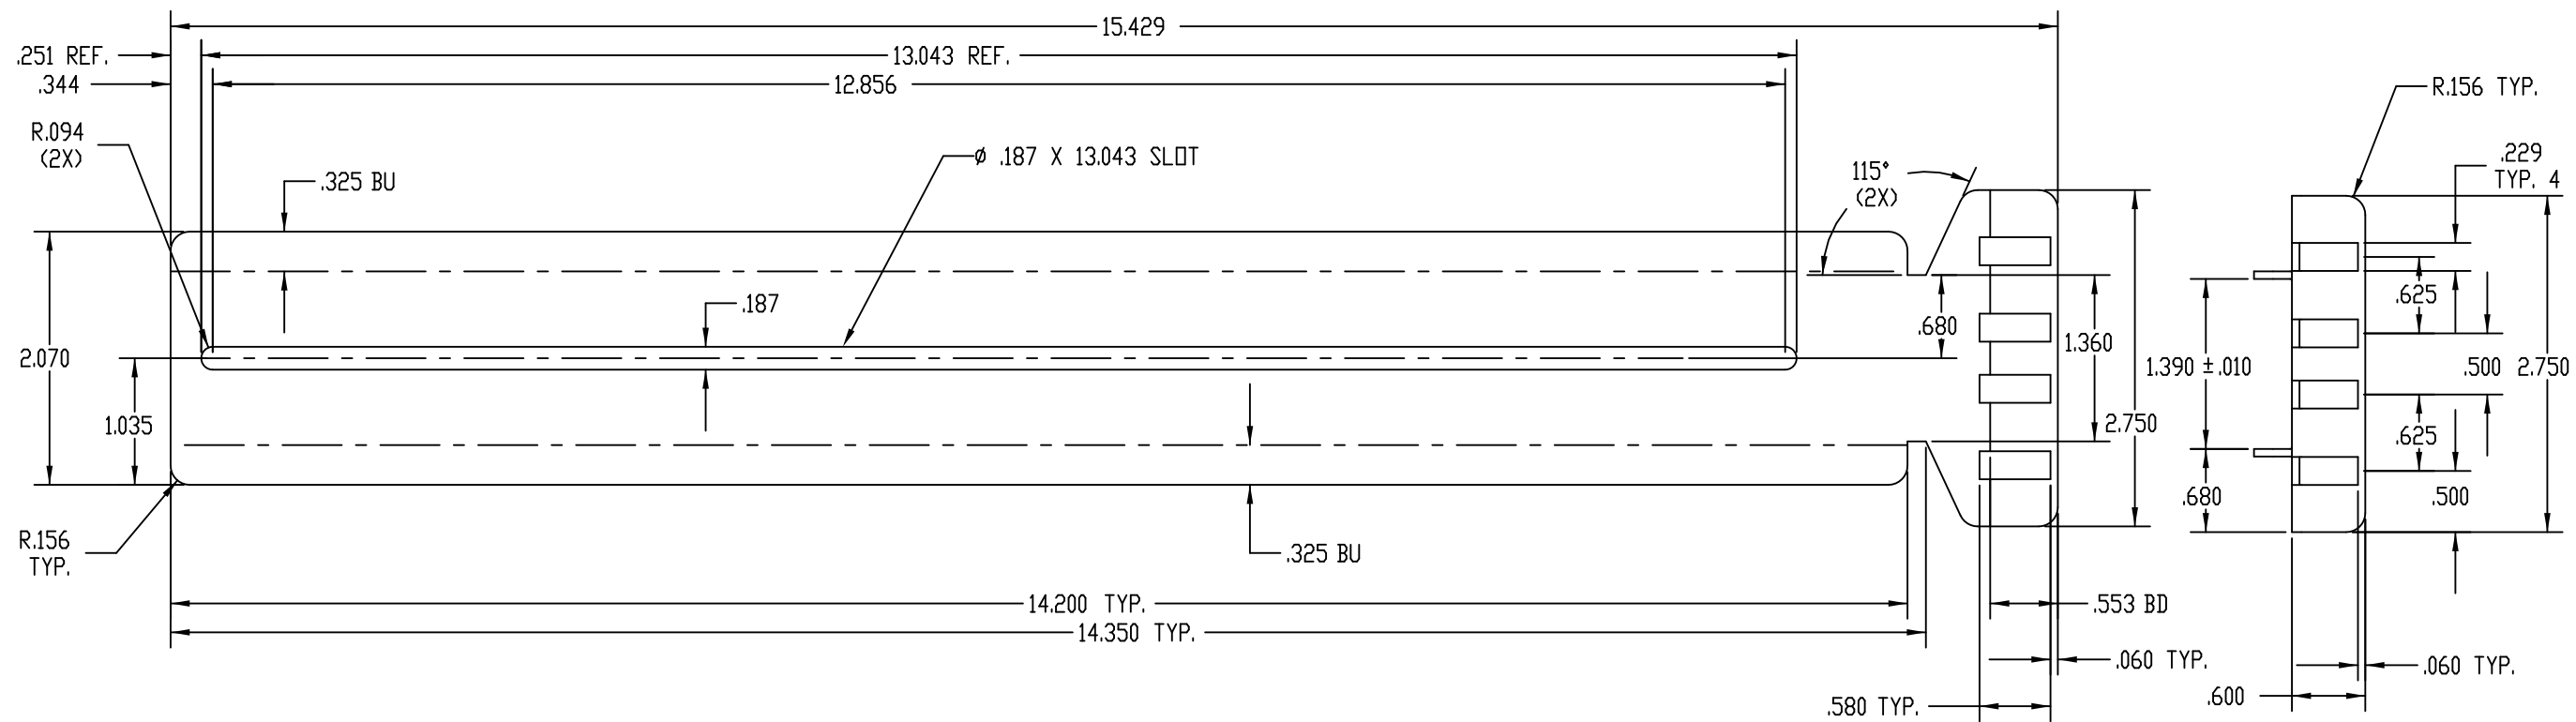

PART
NAME

BRACKET - SLIDING SHELF

PART
No.

2390-ABS

CUT SIZE: 15.429 X 2.750 X 16GA. C.R.S.
FINISH: SMOOTH BLACK "EBL"