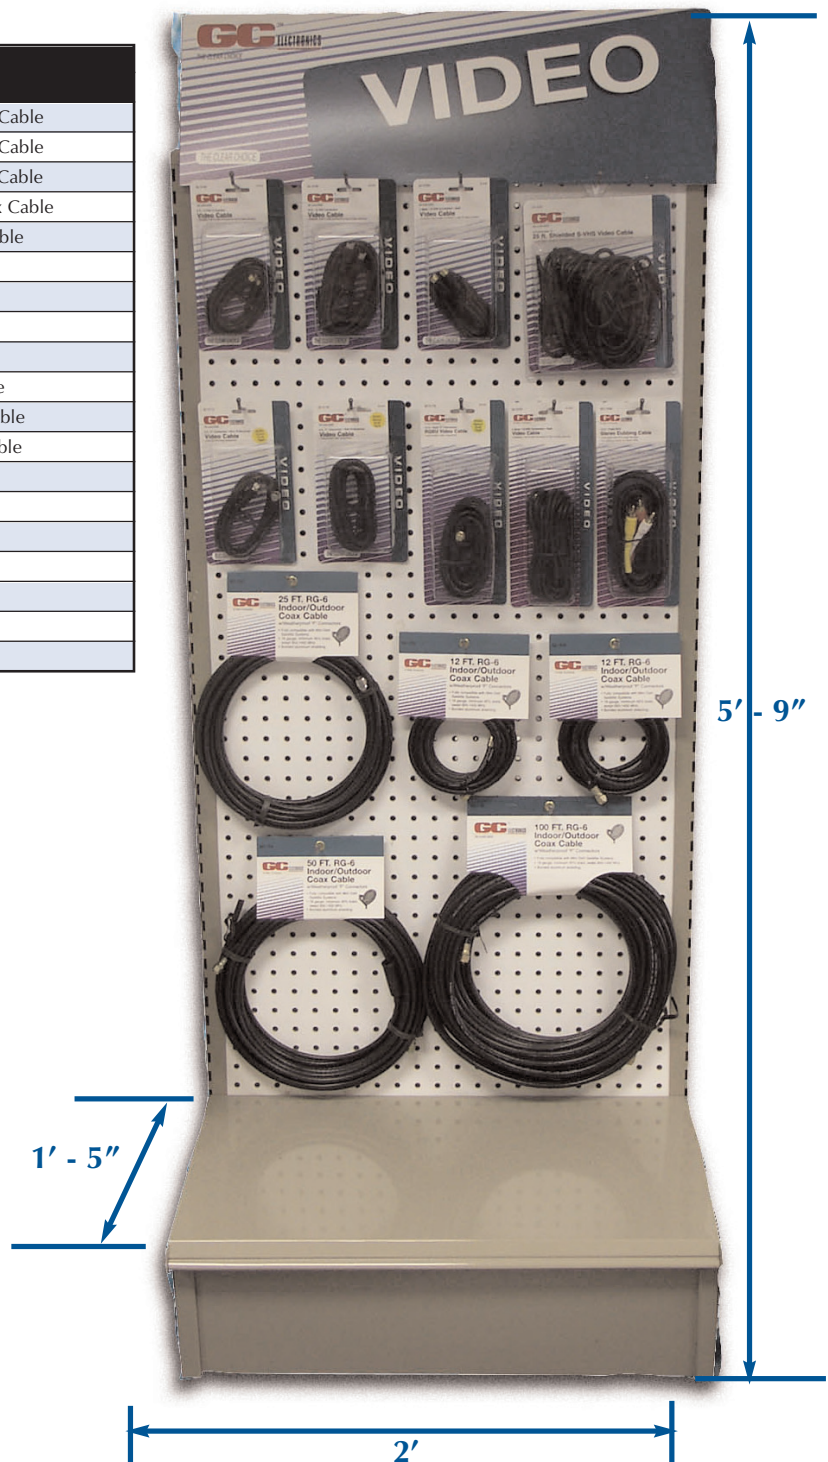

VIDEO PROGRAMS (Cont.)

- Basic Cable Program 49-2222
- 12 Video Part Numbers
- 2 Foot Program
- Cables

Program Contents:

Part No.	Quantity Per Program	Description
SD-700	6	12' RG-6 Direct Burial Coax Cable
SD-702	6	25' RG-6 Direct Burial Coax Cable
SD-704	6	50' RG-6 Direct Burial Coax Cable
SD-710	6	100' RG-6 Direct Burial Coax Cable
SD-1538	6	12' Audio/Video Dubbing Cable
32-3165	4	6' S-VHS Video Cable
32-3166	4	12' S-VHS Video Cable
32-3167	4	25' S-VHS Video Cable
32-3173	4	3' RG-6 "F" Plug Cable
32-3176	4	6' RG-6 "F" Plug Video Cable
32-3766	6	2 Meter Super VHS Video Cable
32-3767	6	5 Meter Super VHS Video Cable
49-512-10R	16	6" Hooks
49-2222-3	1	Reorder Card Set
75-2050-R	1	Display Rack
75-3001-5R	2	L Brackets
75-3001-6R	2	2 Sided Tape (5/8" x 8")
GC-HDR6-7561	1	2' Header
GC-PKRM-7789	1	Packing List/Road Map

Display Rack Part No. 49-2222