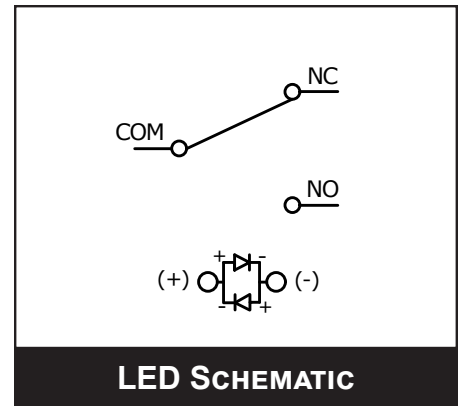

Series	Actuator	Terminal	Function	Body Finish	Actuator Finish	Lens Style	LED Color	Illumination Voltage
SAV8	F - Flat	1 - 4.8mm Quick Connect	3 - 1P ON-ON B - 1P ON-(ON)*	S - Stainless Steel 1 - Black Anodized	S - Stainless Steel 1 - Black Anodized	None - Non-Illuminated 3 - Ring, moveable with actuator 6 - Ring / Power Symbol moveable with actuator	None - Non-Illuminated 0 - White 1 - Red 2 - Orange 3 - Green 4 - Blue 5 - Yellow G - Red / Green P - Green / Yellow	None - Non-Illuminated 1 - 3V 3 - 6V 4 - 12V 5 - 24V 6 - 110V 7 - 220V

NOTES:
 *() denotes function is momentary
 Call us for custom graphic options 800-867-2717

Specifications subject to change without notice 8.14.2019

E-SWITCH®

www.e-switch.com

800.867.2717

1

SAV8 SERIES ANTI-VANDAL SWITCH

BODY DIMENSIONS

ILLUMINATED RING / POWER SYMBOL OPTION SHOWN

LED (+) AND (-) TERMINALS ARE NOT INCLUDED ON THE NON-ILLUMINATED OPTION

ANTI-VANDAL SWITCHES
 DETECTOR SWITCHES
 DIP SWITCHES
 KEYLOCK SWITCHES
 NAVIGATION SWITCHES
 PUSHBUTTON SWITCHES
 ROCKER SWITCHES
 ROTARY SWITCHES
 SLIDE SWITCHES
 SNAP ACTION SWITCHES
 TACTILE SWITCHES
 TOGGLE SWITCHES
 CAP OPTIONS