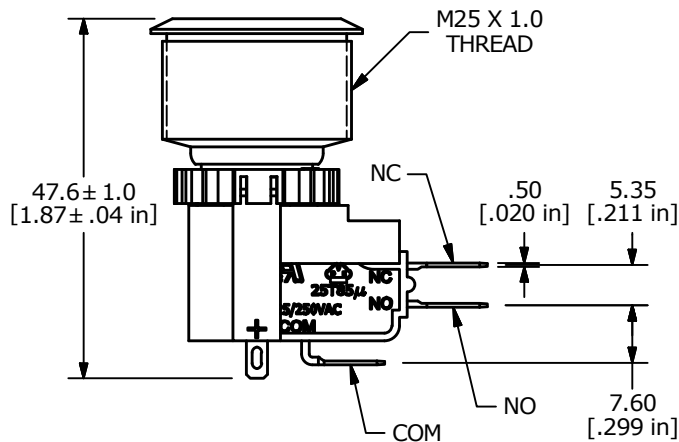

BODY DIMENSIONS

ILLUMINATED RING / POWER SYMBOL OPTION SHOWN

LED (+) AND (-) TERMINALS ARE NOT INCLUDED ON THE NON-ILLUMINATED OPTION

ANTI-VANDAL SWITCHES
 DETECTOR SWITCHES
 DIP SWITCHES
 KEYLOCK SWITCHES
 NAVIGATION SWITCHES
 PUSHBUTTON SWITCHES
 ROCKER SWITCHES
 ROTARY SWITCHES
 SLIDE SWITCHES
 SNAP ACTION SWITCHES
 TACTILE SWITCHES
 TOGGLE SWITCHES
 CAP OPTIONS