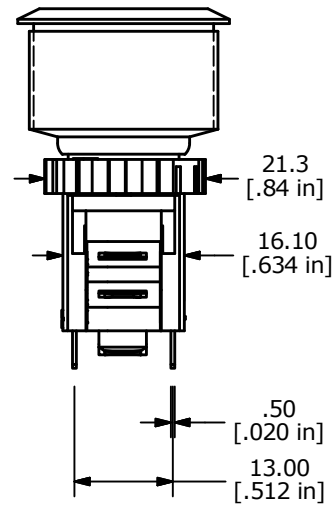

BODY DIMENSIONS

ILLUMINATED RING / POWER SYMBOL OPTION SHOWN

LED (+) AND (-) TERMINALS ARE NOT INCLUDED ON THE NON-ILLUMINATED OPTION

ANTI-VANDAL SWITCHES
 DETECTOR SWITCHES
 DIP SWITCHES
 KEYLOCK SWITCHES
 NAVIGATION SWITCHES
 PUSHBUTTON SWITCHES
 ROCKER SWITCHES
 ROTARY SWITCHES
 SLIDE SWITCHES
 SNAP ACTION SWITCHES
 TACTILE SWITCHES
 TOGGLE SWITCHES
 CAP OPTIONS