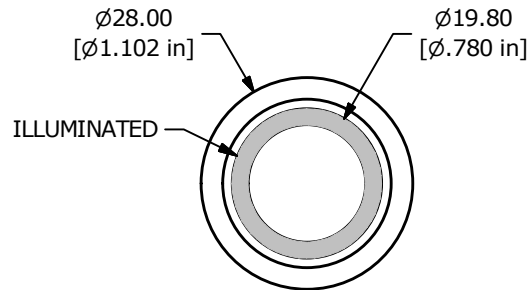

RING ILLUMINATED