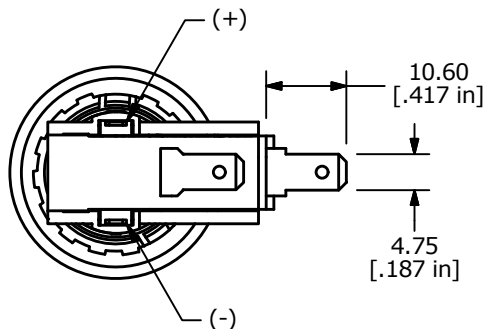

FEATURES & BENEFITS

- 25mm diameter panel cutout
- Ring or ring/power illumination options
- Multiple illumination voltage options
- Momentary and latching functions
- 15A high current rating

PART NUMBER CONFIGURATOR

Series	Actuator	Terminal	Function	Body Finish	Actuator Finish	Lens Style	LED Color	Illumination Voltage
SAV8	F - Flat	1 - 4.8mm Quick Connect	3 - 1P ON-ON B - 1P ON-(ON)*	S - Stainless Steel 1 - Black Anodized	S - Stainless Steel 1 - Black Anodized	None - Non-Illuminated 3 - Ring, moveable with actuator 6 - Ring / Power Symbol moveable with actuator	None - Non-Illuminated 0 - White 1 - Red 2 - Orange 3 - Green 4 - Blue 5 - Yellow G - Red / Green P - Green / Yellow	None - Non-Illuminated 1 - 3V 3 - 6V 4 - 12V 5 - 24V 6 - 110V 7 - 220V

BODY DIMENSIONS

ILLUMINATED RING / POWER SYMBOL OPTION SHOWN

LED (+) AND (-) TERMINALS ARE NOT INCLUDED ON THE NON-ILLUMINATED OPTION

ANTI-VANDAL SWITCHES
 DETECTOR SWITCHES
 DIP SWITCHES
 KEYLOCK SWITCHES
 NAVIGATION SWITCHES
 PUSHBUTTON SWITCHES
 ROCKER SWITCHES
 ROTARY SWITCHES
 SLIDE SWITCHES
 SNAP ACTION SWITCHES
 TACTILE SWITCHES
 TOGGLE SWITCHES
 CAP OPTIONS