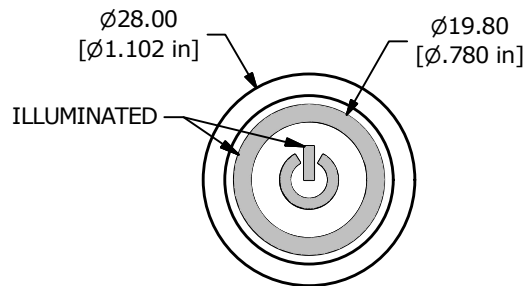

RING / POWER SYMBOL
ILLUMINATED