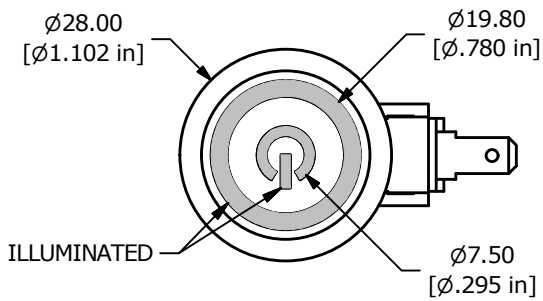

APPLICATIONS / MARKETS

RoHS

SPECIFICATIONS

Electrical Rating: 15A, 125/250VAC
Electrical Life: 10,000 Cycles
Contact Resistance: 100mΩ max,
Insulation Resistance: 100MΩ @ 500VDC
Dielectric Strength: 1,500VAC for 60 seconds
Operating/Storage Temperature: -25°C to 85°C
Travel: 3.2mm
Moisture Protection: IP67 (at front panel)
Actuation Force: 3.5N
Panel Thickness: 1-10mm
Hex Nut Torque: 1-3Nm

FEATURES & BENEFITS

- 25mm diameter panel cutout
- Ring or ring/power illumination options
- Multiple illumination voltage options
- Momentary and latching functions
- 15A high current rating

PART NUMBER CONFIGURATOR

BODY DIMENSIONS

ILLUMINATED RING / POWER SYMBOL OPTION SHOWN

LED (+) AND (-) TERMINALS ARE NOT INCLUDED ON THE NON-ILLUMINATED OPTION

ANTI-VANDAL SWITCHES
 DETECTOR SWITCHES
 DIP SWITCHES
 KEYLOCK SWITCHES
 NAVIGATION SWITCHES
 PUSHBUTTON SWITCHES
 ROCKER SWITCHES
 ROTARY SWITCHES
 SLIDE SWITCHES
 SNAP ACTION SWITCHES
 TACTILE SWITCHES
 TOGGLE SWITCHES
 CAP OPTIONS