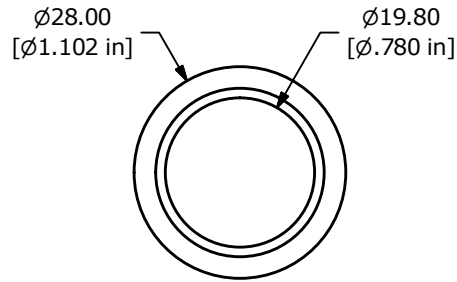

SAV8 SERIES ANTI-VANDAL SWITCH

LENS STYLE OPTIONS

- ANTI-VANDAL SWITCHES
- DETECTOR SWITCHES
- DIP SWITCHES
- KEYLOCK SWITCHES
- NAVIGATION SWITCHES
- PUSHBUTTON SWITCHES
- ROCKER SWITCHES
- ROTARY SWITCHES
- SLIDE SWITCHES
- SNAP ACTION SWITCHES
- TACTILE SWITCHES
- TOGGLE SWITCHES
- CAP OPTIONS

NON-ILLUMINATED