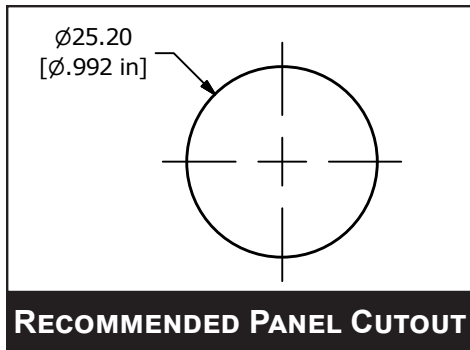

BODY DIMENSIONS

ILLUMINATED RING / POWER SYMBOL OPTION SHOWN

LED (+) AND (-) TERMINALS ARE NOT INCLUDED ON THE NON-ILLUMINATED OPTION

ANTI-VANDAL SWITCHES
 DETECTOR SWITCHES
 DIP SWITCHES
 KEYLOCK SWITCHES
 NAVIGATION SWITCHES
 PUSHBUTTON SWITCHES
 ROCKER SWITCHES
 ROTARY SWITCHES
 SLIDE SWITCHES
 SNAP ACTION SWITCHES
 TACTILE SWITCHES
 TOGGLE SWITCHES
 CAP OPTIONS