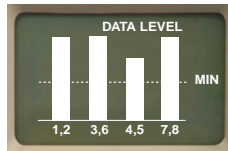

**BOTH PRINTING
AND NON-PRINTING
MODELS AVAILABLE**

REAL WORLD™ CERTIFIER 2

Cable Category
CAT 3,5,5E,6

Speed testing
10MB, 100MB,
1000MB

Data levels of
real live data
(from any device)

Length (real TDR)
Propagation delay
and skew

Splits, opens,
shorts,
wire map.

Network device
testing
including inline

**STORES 250
TESTS FOR
LATER PRINTING!**

Made in the USA

© 2010 Byte Brothers, Inc.
Separate toner probe included

See it in action. Call for
our free 1 hour DVD.