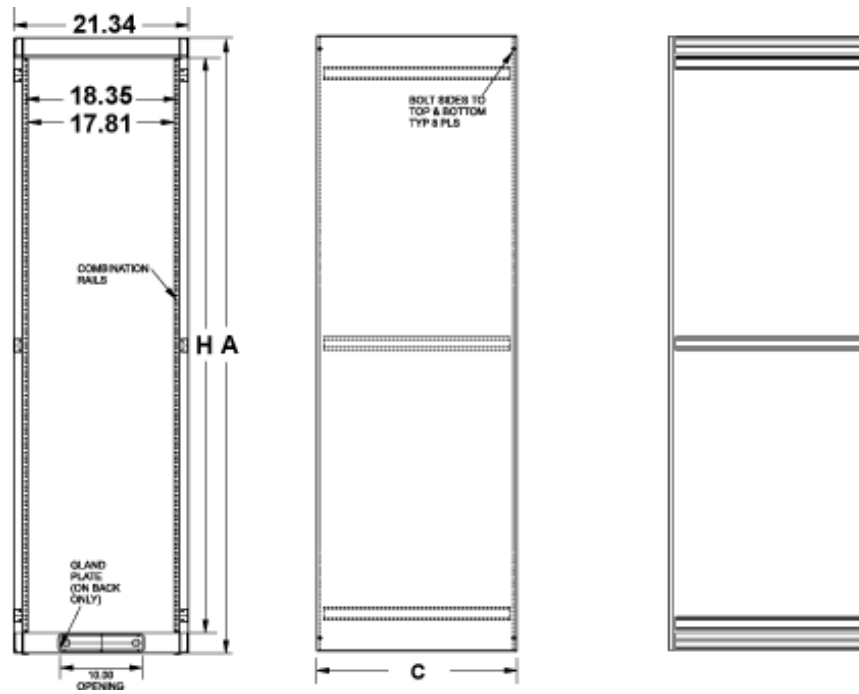

- 10-32 Tapped Combination Mounting Rail
- Square Hole Punched Mounting Rail

Part No. Black	Part No. RAL 7035 Light Gray	Overall Dimensions			Usable Mounting Dimensions			
		Height A	Width C	Depth	Rack Units	Height H	Depth	Depth (With Doors)
REFK1903517BK1	REFK1903517LG1	40.19	21.34	17.50	20U	35.19	16.50	16.00
REFK1904217BK1	REFK1904217LG1	47.19	21.34	17.50	24U	42.19	16.50	16.00
REFK1904917BK1	REFK1904917LG1	54.19	21.34	17.50	28U	49.19	16.50	16.00
REFK1905617BK1	REFK1905617LG1	61.19	21.34	17.50	32U	56.19	16.50	16.00
REFK1906317BK1	REFK1906317LG1	68.19	21.34	17.50	36U	63.19	16.50	16.00
REFK1907017BK1	REFK1907017LG1	75.19	21.34	17.50	40U	70.19	16.50	16.00
REFK1907717BK1	REFK1907717LG1	82.19	21.34	17.50	44U	77.19	16.50	16.00
REFK1903524BK1	REFK1903524LG1	40.19	21.34	24.50	20U	35.19	23.50	23.00
REFK1904224BK1	REFK1904224LG1	47.19	21.34	24.50	24U	42.19	23.50	23.00
REFK1904924BK1	REFK1904924LG1	54.19	21.34	24.50	28U	49.19	23.50	23.00
REFK1905624BK1	REFK1905624LG1	61.19	21.34	24.50	32U	56.19	23.50	23.00
REFK1906324BK1	REFK1906324LG1	68.19	21.34	24.50	36U	63.19	23.50	23.00
REFK1907024BK1	REFK1907024LG1	75.19	21.34	24.50	40U	70.19	23.50	23.00
REFK1907724BK1	REFK1907724LG1	82.19	21.34	24.50	44U	77.19	23.50	23.00
REFK1903531BK1	REFK1903531LG1	40.19	21.34	31.50	20U	35.19	30.50	30.00
REFK1904231BK1	REFK1904231LG1	47.19	21.34	31.50	24U	42.19	30.50	30.00
REFK1904931BK1	REFK1904931LG1	54.19	21.34	31.50	28U	49.19	30.50	30.00
REFK1905631BK1	REFK1905631LG1	61.19	21.34	31.50	32U	56.19	30.50	30.00
REFK1906331BK1	REFK1906331LG1	68.19	21.34	31.50	36U	63.19	30.50	30.00
REFK1907031BK1	REFK1907031LG1	75.19	21.34	31.50	40U	70.19	30.50	30.00
REFK1907731BK1	REFK1907731LG1	82.19	21.34	31.50	44U	77.19	30.50	30.00

REFK Locking Doors

Solid Door	Solid Door	Louvered Door	Louvered Door	Acrylic Door	Use With REFK Frame		
Part No.	Part No.	Part No.	Part No.	Part No.	Height	Rack Units	Part No.
Black	RAL 7035 Light Gray	Black	RAL 7035 Light Gray	Black			
RSDF19035BK1	RSDF19035LG1	RSDL19035BK1	RSDL19035LG1	REDFP19035BK1	35.00	20U	REFK1903524