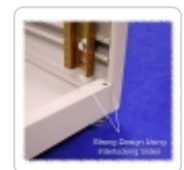

Knockdown Economy Rack Cabinet *REFK Series*

1,000 lbs Weight Capacity

Features

- Constructed in 16-gauge steel (body) and 10-gauge steel (rails).
- Two pairs of infinitely adjusting 19" mounting EIA-310-D compliant 10-32 tapped combination rails.
- Finished in either Black or Light Gray (RAL7035) rugged textured powder paint.
- Ships unassembled in a flat pack container for easy handling and shipping protection.
- Perfect for tight access areas or one person installations as unit is knocked down into five (5) easy to handle parts.

Specifications

- Includes four (4) leveling feet.
- Rails are made of 10 gauge steel (zinc plated finish for grounding capabilities).
- Removable gland plate - over 10" (254 mm) long x 1.5" (38 mm) high opening - with knockouts on rear bottom of rack for easy cable access.
- Simple assembly using one bolt in each corner to lock the sides to the top and bottom (hardware included).
- Tested to nearly double the suggested load rating of 1,000 lbs (454 kg).
- RoHS Compliant.
- Manufactured in North America.

Gallery

Accessories

- Universal Rack Shelf
- Four Post Mounting Sliding Shelf
- Sliding Keyboard Shelf
- Four Post Fixed Depth Shelf
- Outlet Strips
- Adjustable Depth Cable Manager
- Horizontal Ring Cable Manager
- Cable Management Arm
- Rack Panels
- Lite Duty Caster Set
- Adjustable Depth Shelf
- Rack Mount Locking Storage Drawer
- Four Post Mounting Zero Space Fixed Shelf
- 10-32 Mounting Hardware
- Rack Unit Label
- Horizontal Lacing Strip
- Horizontal Hinged Cable Manager
- Horizontal Steel Finger Cable Manager
- Grounding
- Medium Duty Caster Set