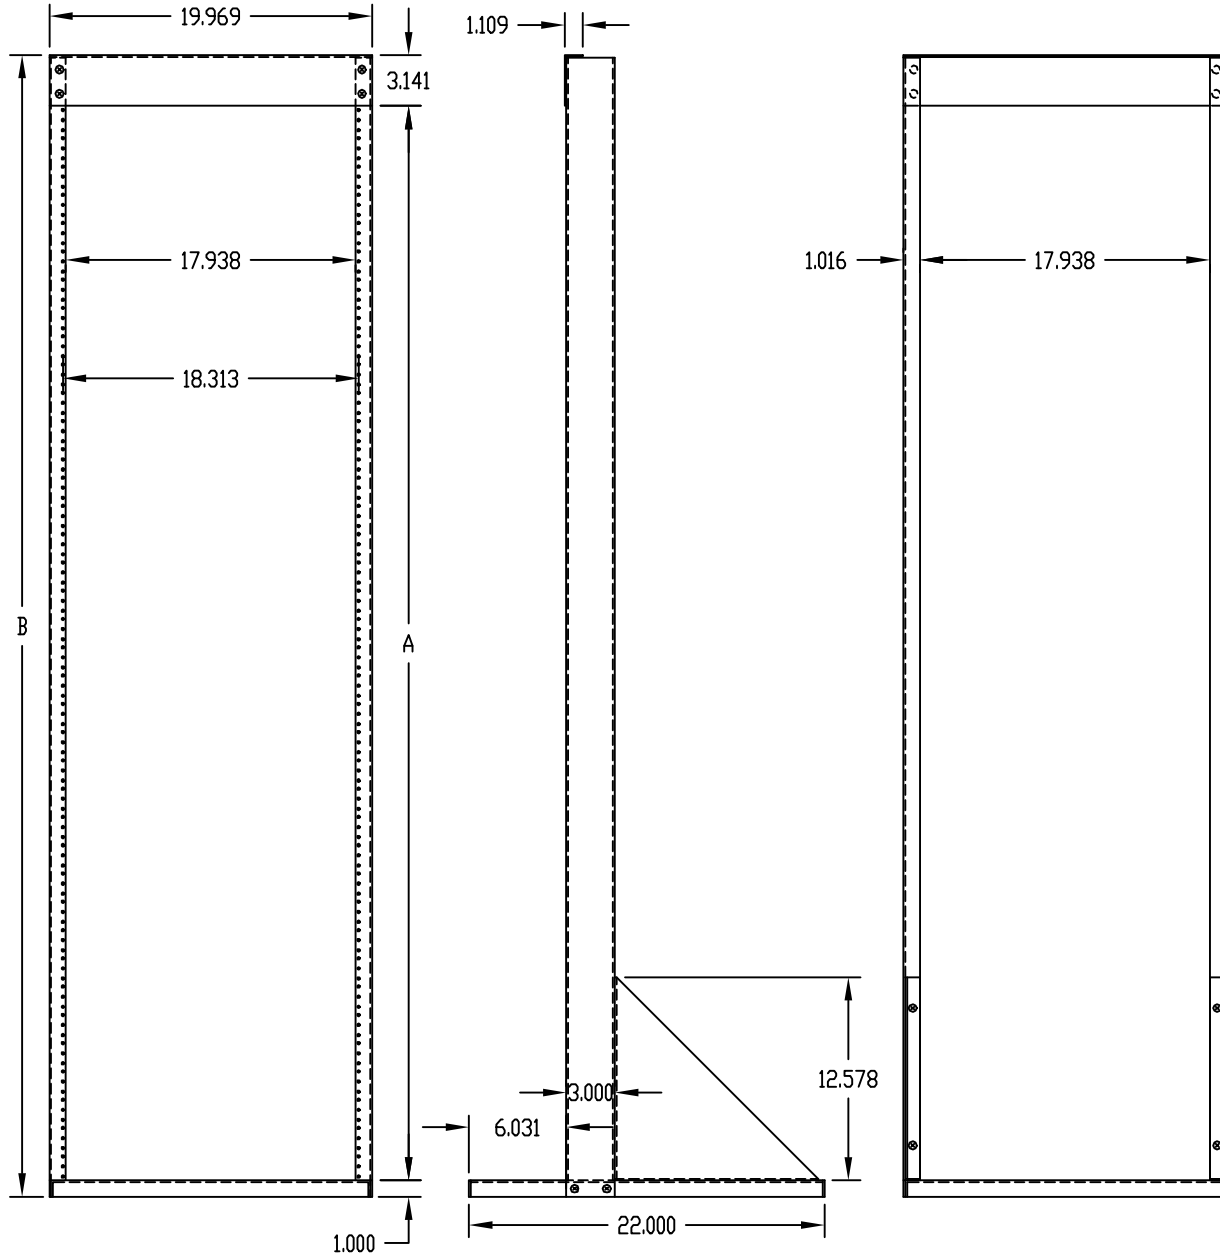

PART  
NAME

OPEN RELAY RACK

PART  
No.

RR-1263 TO RR-1366

MATERIAL: 12 GA. STEEL

FINISH: METALLIC GRAY OR  
BLACK TEXTUREVERTICAL RAILS ARE TAPPED #10-32 ON E.I.A.  
UNIVERSAL SPACING, FRONT LEG ONLY.

BASE PIERCED FOR RC-7758 CASTERS.

UNIT SHIPPED UNASSEMBLED.

LOAD RATING: 650 LBS. MAX.

PART No.	A	B
RR-1263	31.500	35.625
RR-1264	66.500	70.625
RR-1363	36.750	40.875
RR-1364	71.750	75.875
RR-1366	77.000	81.125