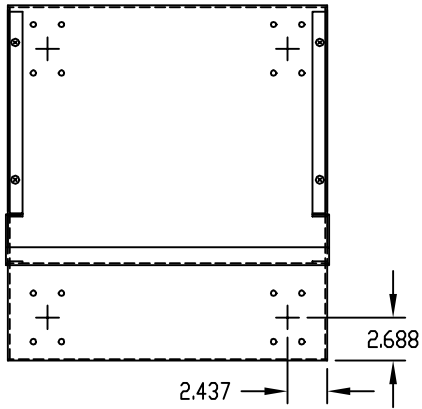

PART  
NAME

OPEN RELAY RACK

PART  
No.

RR-1263 TO RR-1366

MATERIAL: 12 GA. STEEL

FINISH: METALLIC GRAY OR  
BLACK TEXTUREVERTICAL RAILS ARE TAPPED #10-32 ON E.I.A.  
UNIVERSAL SPACING, FRONT LEG ONLY.

BASE PIERCED FOR RC-7758 CASTERS.

UNIT SHIPPED UNASSEMBLED.

LOAD RATING: 650 LBS. MAX.

PART No.	A	B
RR-1263	31.500	35.625
RR-1264	66.500	70.625
RR-1363	36.750	40.875
RR-1364	71.750	75.875
RR-1366	77.000	81.125