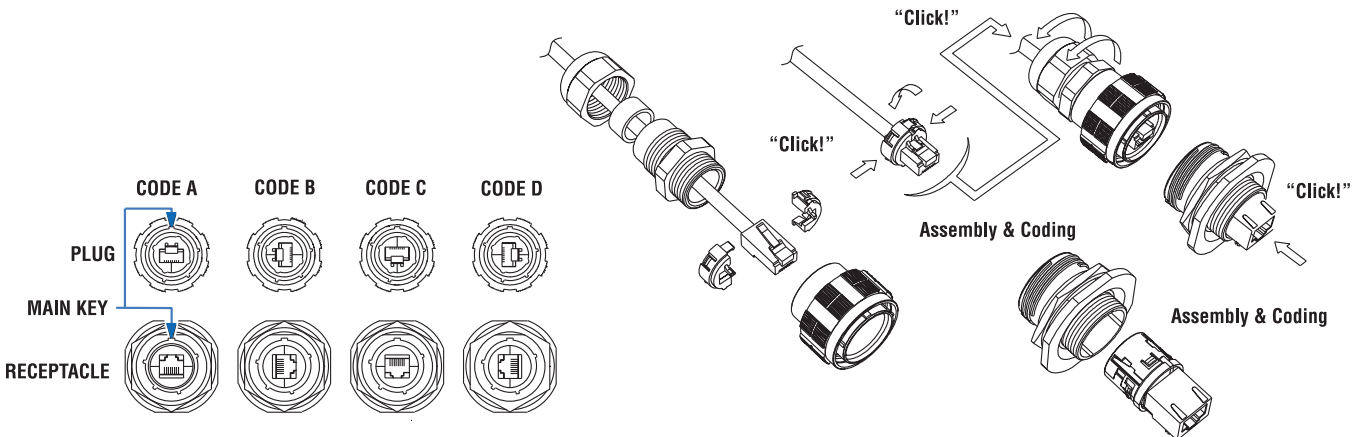

** Select for Cordset Length 03 = 11.81 (0.30M) 05 = 19.68 (0.50M) 10 = 39.37 (1.00M) 15 = 59.05 (1.50M)

BOLD = Stocked Items

ASSEMBLY INSTRUCTIONS

All dimensions in inches (millimeters in parenthesis)

RJFTV TRANSVERSALLY-SEALED