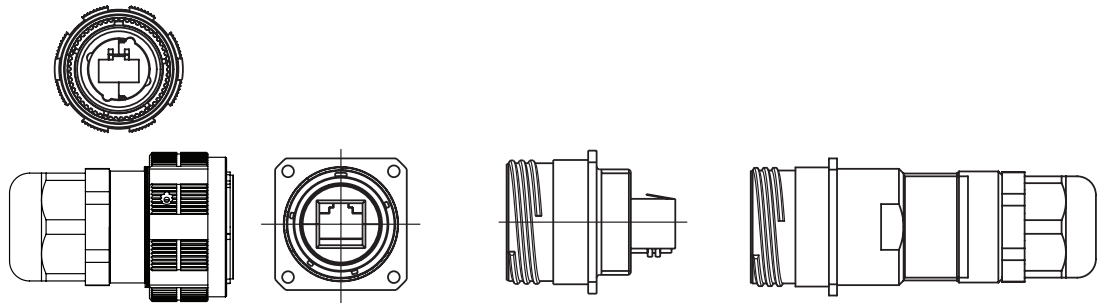

RJFTV

MAIN CHARACTERISTICS

- Sealed against fluids and dusts (IP68)
- Shock, vibration and traction-resistant
- No cabling operation in-field and no tools required
- Mechanical coding / polarization (4 positions)
- Improved EMI-protection
- Tri-Start thread coupling mechanism (MIL-DTL-38999 series III-type) with anti-decoupling device
- Robust metallic shells
- RJ45 cordset retention in the plug: 100 N in the axis
- Mating cycles: 500 min.
- Compatible with cable diameters from 0.236 in. (6 mm) to 0.512 in. (13.0 mm)

ENVIRONMENTAL PROTECTION

- Sealing: IP68
- Salt Spray: 48-hour with aluminum shell - nickel-plating > 500-hour with aluminum shell - olive drab cadmium plating; 1000-hour with marine bronze shell
- Fire-retardant/low-smoke: UL94 V0 and NF F 16 101 & 16 102
- Vibrations: 10 – 500 Hz, 10 g, 3 axes: no discontinuity > 10 nanos.
- Compounded versions tested per NAS 1599 (5-3000 Hz, 20g, 12h)
- Shocks: IK06; weight of 250 g drop from 40 cm [15.75 in] onto connectors (mated pair)
- Humidity: 21 days, 109.4°F (43°C), 98% humidity
- Thermal shock: 5 cycles at -40°F to +212°F (-40°C to +100°C)
- Operating temperature: -40°F to +185°F (-40°C to +85°C)

DATA TRANSMISSION

10 Base-T, 100 Base-TX, and 1000 Base-T networks
Cat5e per TIA/EIA 568B and Class D per ISO/IEC 11801

PLATING	PLUG		RECEPTACLES				
	CABLE GLANDS PLASTIC	CABLE GLANDS METAL	STANDARD BOX MOUNT	CORDSET BOX MOUNT	RIGHT ANGLE FEMALE RJ45	CABLE GLANDS PLASTIC	CABLE GLANDS METAL
MARINE BRONZE	RJFTV6BZ	RJFTV6MBZ	RJFTV21BZ	RJFTV22BZ**100BTX	RJFTV21RABZ	RJFTV2PE1BZ	RJFTV2PEM1BZ
NICKEL	RJFTV6N	RJFTV6MN	RJFTV21N	RJFTV22N**100BTX	RJFTV21RAN	RJFTV2PE1N	RJFTV2PEM1N
OLIVE DRAB CADMIUM	RJFTV6G	RJFTV6MG	RJFTV21G	RJFTV22G**100BTX	RJFTV21RAG	RJFTV2PE1G	RJFTV2PEM1G

** Select for Cordset Length 03 = 11.81 (0.30M) 05 = 19.68 (0.50M) 10 = 39.37 (1.00M) 15 = 59.05 (1.50M)

BOLD = Stocked Items