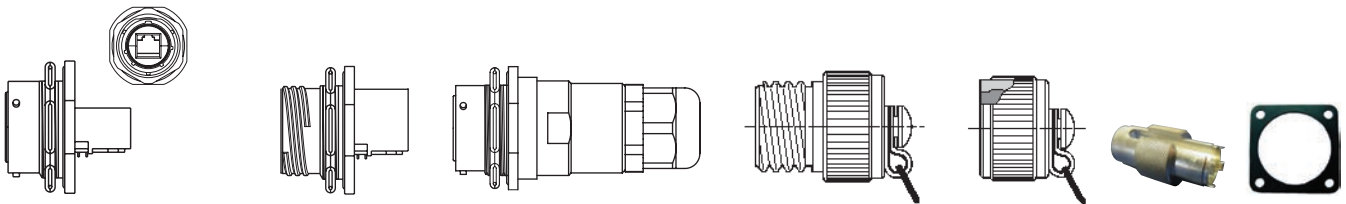

RJFTV TRANSVERSALLY-SEALED

PLATING	RECEPTACLE			JAM NUT RECEPTACLE		
	STANDARD SEALED BOX MOUNT	CORDSET SEALED BOX MOUNT	RIGHT ANGLE SEALED FEMALE RJ45	STANDARD SEALED JAM NUT	CORDSET SEALED JAM NUT	RIGHT ANGLE SEALED FEMALE RJ45
Marine Bronze	RJFTV2S*1BZ	RJFTV2S*2B**100BZTX	RJFTV2S*1RABZ	RJFTV7S*1BZ	RJFTV7S*2B**100BZTX	RJFTV7S*1RABZ
Nickel	RJFTV2S*1N	RJFTV2S*2N**100BTX	RJFTV2S*1RAN	RJFTV7S*1N	RJFTV7S*2N**100BTX	RJFTV7S*1RAN
Olive Drab Cadmium	RJFTV2S*1G	RJFTV2S*2G**100BTX	RJFTV2S*1RAG	RJFTV7S*1G	RJFTV7S*2G**100BTX	RJFTV7S*1RAG

* Coding A, B, C, D ** Select for Cordset Length 03 = 11.81 (0.30M) 05 = 19.68 (0.50M) 10 = 39.37 (1.00M) 15 = 59.05 (1.50M)

RJFTV HERMETIC SEALED

PLATING	RECEPTACLE			JAM NUT RECEPTACLE		
	STANDARD HERMETIC BOX MOUNT	CORDSET HERMETIC BOX MOUNT	RIGHT ANGLE HERMETIC FEMALE RJ45	STANDARD HERMETIC JAM NUT	CORDSET HERMETIC JAM NUT	RIGHT ANGLE HERMETIC FEMALE RJ45
Marine Bronze	RJFTV2H*1BZ	RJFTV2H*2B**100BTX	RJFTV2H*1RABZ	RJFTV7H*1BZ	RJFTV7H*2B**100BTX	RJFTV7H*1RABZ
Nickel	RJFTV2H*1N	RJFTV2H*2N**100BTX	RJFTV2H*1RAN	RJFTV7H*1N	RJFTV7H*2N**100BTX	RJFTV7H*1RAN
Olive Drab Cadmium	RJFTV2H*1G	RJFTV2H*2G**100BTX	RJFTV2H*1RAG	RJFTV7H*1G	RJFTV7H*2G**100BTX	RJFTV7H*1RAG

* Coding A, B, C, D ** Select for Cordset Length 03 = 11.81 (0.30M) 05 = 19.68 (0.50M) 10 = 39.37 (1.00M) 15 = 59.05 (1.50M)

PLATING	JAM NUT RECEPTACLE						ACCESSORIES				
	STANDARD JAM NUT	CORDSET JAM NUT	RIGHT ANGLE FEMALE 45	CABLE GLAND		DUST CAP			SELF CLOSING CAP ONLY FOR RJFTV2***	INSERT REMOVAL TOOL	FLANGE GASKET
				PLASTIC	METAL	PLUG	BOX MOUNT	JAM NUT			
Marine Bronze	RJF71BZ	RJF72BZ**100BTX	RJF71RABZ	RJFPE1BZ	RJF7PEM1BZ	RJFC6BZ	RJFC2BZ	RJFC7BZ	-		
Nickel	RJF71N	RJF72N**100BTX	RJF71RAN	RJFPE1N	RJF7PEM1N	RJFC6N	RJFC2N	RJFC7N	RJFTVSCCN	RJFODE	JE19
Olive Drab Cadmium	RJF71G	RJF72G**100BTX	RJF71RAG	RJFPE1G	RJF7PEM1G	RJFC6G	RJFC2G	RJFC7G	RJFTVSCCG		

** Select for Cordset Length 03 = 11.81 (0.30M) 05 = 19.68 (0.50M) 10 = 39.37 (1.00M) 15 = 59.05 (1.50M)

BOLD = Stocked Items

SPECIALS

PLATING	THROUGH BULKHEAD RECEPTACLE		STAND-OFF RECEPTACLE	
	NON METALLIZED INSERTS	METALLIZED INSERTS	SQUARE FLANGE	JAM NUT
Nickel	RJFTVB2NISOBTRUT	RJFTVB2NISONI	RJFTV2S*5NF459	RJFTV7S*5NF459
Olive Drab Cadmium	RJFTVB2GISOBTRUT	RJFTVB2GISONI	RJFTV2S*5GF459	RJFTV7S*5GNF459

* Coding A, B, C, D

All dimensions in inches (millimeters in parenthesis)