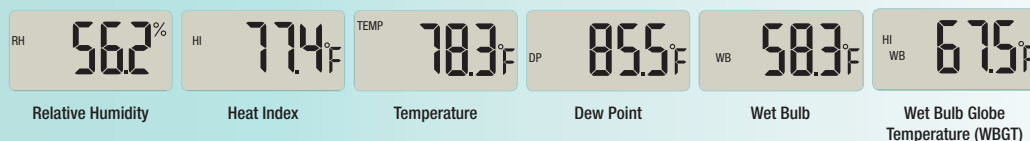

RH25 Heat Index Psychrometer

Extech's pocket-sized Heat Index Psychrometer Pen easily monitors Heat Index during hot humid days to prevent heat stroke during outdoor activities, sporting events or, indoor workplace. Its pen-sized design makes it convenient to fit into your pocket and carry it wherever you go!

Measurement/Calculation modes:

Features

- Heat Index measures how hot it feels when Humidity is combined with temperature, air movement, and radiant heat. Wet Bulb Globe Temperature (WBGT) considers the effects of temperature, humidity, and direct or radiant sunlight
- Built-in multiparameter sensor measures Heat Index, WBGT, Humidity, Ambient Temperature, Temperature, Dew Point and Wet Bulb
- User Programmable Heat Index/WBGT alarm
- Min/Max/Average
- Data Hold
- Auto power off with disable
- Complete with CR2032 battery

Specifications	Range	Resolution	Basic Accuracy
Temperature	-4 to 122°F (-20 to 50°C)	0.1°F/°C	±1°F/0.6°C
Relative Humidity	0 to 99.9%RH	0.1%RH	±3%RH
Wet Bulb	-4 to 122°F (-20 to 50°C)	0.1°F/°C	
Dew Point	-108.4 to 122°F (-78 to 50°C)	0.1°F/°C	
Heat Index	-50.8 to 401°F (-46 to 205°C)	0.1°F/°C	
WBGT	-13 to 130°F (-25 to 54.5°C)	0.1°F/°C	
Dimensions	5.5x1.4x0.7" (140x35x18mm)		
Weight	1.8oz (50g)		