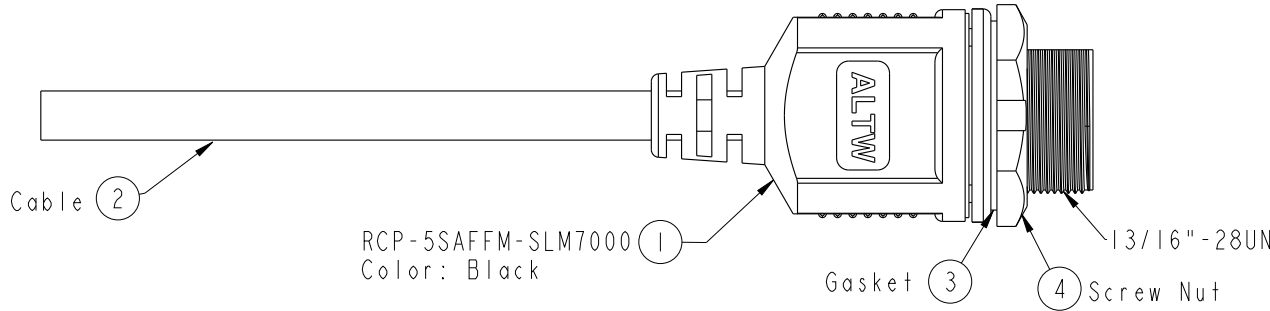

Drain Wire	地線	Shield	
Brown	棕	8	Twist 對線
White/Brown	白/棕	7	
Green	綠	6	Twist 對線
White/Blue	白/藍	5	
Blue	藍	4	Twist 對線
White/Green	白/綠	3	
Orange	橙	2	Twist 對線
White/Orange	白/橙	1	
Wire Color		Conn.	
Pin Out			

RCP-5SAFFM-SLM7BXX  
 XX:01~99Meter  
 01:01Meter  
 02:02Meters  
 :  
 :  
 99:99Meters  
 Cable Length(L):01~99Meters

Note:  
 \* Ⓞ Important Dimension To Check.  
 \* Waterproof Rate: IP67  
 \* Connector : Nylon+GF, Black  
 \* Cable : CAT5E FTP 24AWG\*4P+My+Drain +AL/My (UV Resistant ),OD=6.5mm, Black  
 \* Cable Length Tolerance: 01M:±40mm  
 02M~05M:±60mm  
 06M~10M:±100mm  
 11M~30M:±200mm  
 31M~99M:±500mm

UNIT:mm	
TOLERANCE	±0.5

TITLE RJ45 Cable Screw Cat 5E F Conn F Pin			
SCALE 1:1	SIZE A4	SHEET 1 OF 1	
REV. A	WC-REV. A.3	Ⓞ: Inspection item	

**Amphenol LTW**  
 安費諾亮泰企業股份有限公司

ITEM NO	DRAWN BY Tom	DATE 2014-06-19
DWG NO RCP-5SAFFM-SLM7BXX	CHECKED BY Jerry	DATE 2014-06-19
CUSTOMER ALTW	APPROVED BY Victor	DATE 2014-06-19