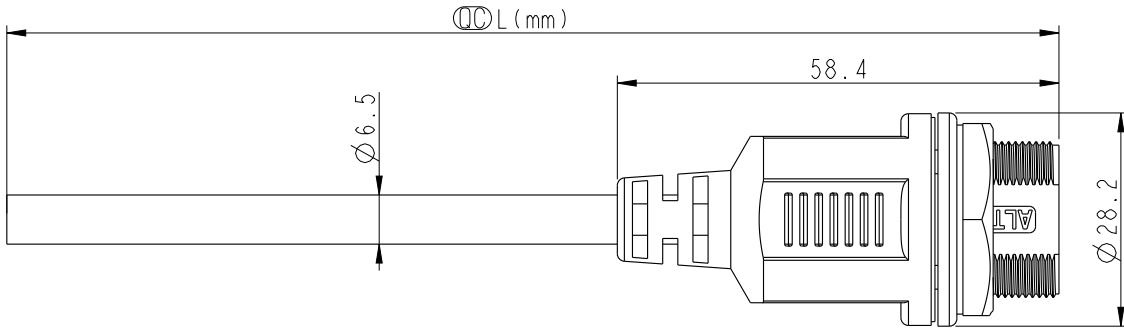

Drain Wire	地線	Shield	
Brown	棕	8	Twist 對線
White/Brown	白/棕	7	
Green	綠	6	Twist 對線
White/Blue	白/藍	5	
Blue	藍	4	Twist 對線
White/Green	白/綠	3	
Orange	橙	2	Twist 對線
White/Orange	白/橙	1	
Wire Color		Conn.	
Pin Out			

RCP-5SAFFM-SLM7BXX  
 XX:01~99Meter  
 01:01Meter  
 02:02Meters  
 :  
 :  
 99:99Meters  
 Cable Length(L):01~99Meters

Note:  
 \* Ⓞ Important Dimension To Check.  
 \* Waterproof Rate: IP67  
 \* Connector : Nylon+GF, Black  
 \* Cable : CAT5E FTP 24AWG\*4P+My+Drain +AL/My (UV Resistant ),OD=6.5mm, Black  
 \* Cable Length Tolerance: 01M:±40mm  
 02M~05M:±60mm  
 06M~10M:±100mm  
 11M~30M:±200mm  
 31M~99M:±500mm

UNIT:mm	
TOLERANCE	±0.5

TITLE RJ45 Cable Screw Cat 5E F Conn F Pin			
SCALE 1:1	SIZE A4	SHEET 1 OF 1	
REV. A	WC-REV. A.3	Ⓞ: Inspection item	

**Amphenol LTW**  
 安費諾亮泰企業股份有限公司

ITEM NO	DRAWN BY Tom	DATE 2014-06-19
DWG NO RCP-5SAFFM-SLM7BXX	CHECKED BY Jerry	DATE 2014-06-19
CUSTOMER ALTW	APPROVED BY Victor	DATE 2014-06-19