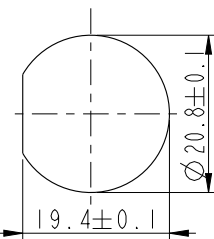

THIS DOCUMENT IS SUBJECT TO CHANGE WITHOUT NOTICE. IT IS CONFIDENTIAL AND A PROPERTY OF Amphenol LTW. DISCLOSURE TO THIRD PARTY HAS TO BE AUTHORIZED BY Amphenol LTW.

REV.	ECN NO.	DATE	SIGN	DESCRIPTION
A	Initial Release	2014/06/19	Tom	Change Rev. I To Rev. A

Drain Wire	地線	Shield	
Brown	棕	8	Twist 對線
White/Brown	白/棕	7	
Green	綠	6	Twist 對線
White/Blue	白/藍	5	
Blue	藍	4	Twist 對線
White/Green	白/綠	3	
Orange	橙	2	Twist 對線
White/Orange	白/橙	1	
Wire Color		Conn.	
Pin Out			

RCP-5SAFFM-SLM7BXX
XX:01~99Meter
01:01Meter
02:02Meters
:
:
99:99Meters
Cable Length(L):01~99Meters

Note:
* Ⓞ Important Dimension To Check.
* Waterproof Rate: IP67
* Connector : Nylon+GF, Black
* Cable : CAT5E FTP 24AWG*4P+My+Drain +AL/My (UV Resistant),OD=6.5mm, Black
* Cable Length Tolerance: 01M:±40mm
02M~05M:±60mm
06M~10M:±100mm
11M~30M:±200mm
31M~99M:±500mm

UNIT:mm	
TOLERANCE	±0.5

TITLE RJ45 Cable Screw Cat 5E F Conn F Pin			
SCALE 1:1	SIZE A4	SHEET 1 OF 1	
REV. A	WC-REV. A.3	Ⓞ: Inspection item	

Amphenol LTW
安費諾亮泰企業股份有限公司

ITEM NO	DRAWN BY Tom	DATE 2014-06-19
DWG NO RCP-5SAFFM-SLM7BXX	CHECKED BY Jerry	DATE 2014-06-19
CUSTOMER ALTW	APPROVED BY Victor	DATE 2014-06-19