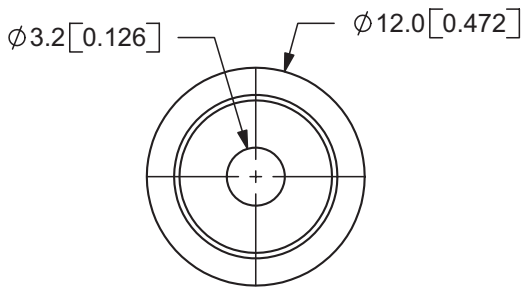

SOLDERABILITY

parameter	conditions/description	min	typ	max	units
hand soldering	for 3~5 seconds		340		°C

MECHANICAL DRAWING

units: mm[inches]
 tolerance: ± 0.3 mm
 unless otherwise specified

	MATERIAL	PLATING
earth terminal	brass	nickel
tip terminal	brass	nickel
barrel	brass	nickel
cover	ABS	color
barrel housing	ABS	color