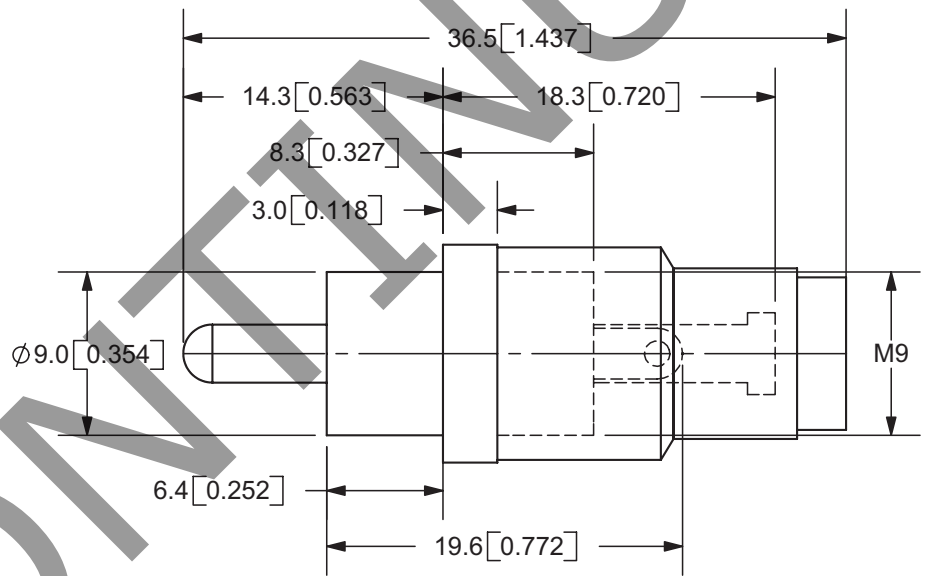

SOLDERABILITY

parameter	conditions/description	min	typ	max	units
hand soldering	for 3~5 seconds		340		°C

MECHANICAL DRAWING

units: mm[inches]
 tolerance: ± 0.3 mm
 unless otherwise specified

	MATERIAL	PLATING
earth terminal	brass	nickel
tip terminal	brass	nickel
barrel	brass	nickel
cover	ABS	color
barrel housing	ABS	color