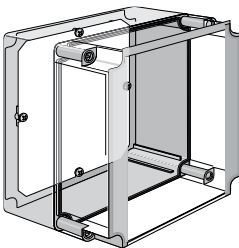

Panels

Bulletin: Q41Y

Catalog Number	Panel Size D x E mm/in.
Q138PE	98 x 48 3.86 x 1.89
Q1313PE	98 x 98 3.86 x 3.86
Q1813PE	148 x 98 5.83 x 3.86
Q1818PE	148 x 148 5.83 x 5.83
Q2518PE	223 x 148 8.78 x 5.83