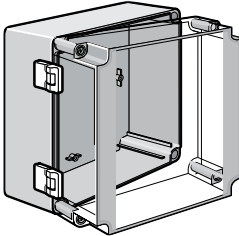

Hinge Kit

Includes two polyamid hinges, eight M4 self-tapping zinc-plated screws, eight flat washers and drilling template. Use on all QLINE® E enclosures.

Kit might not meet Type 4 requirements and should, therefore, be verified by customer.

Bulletin: Q41Y

Catalog Number
QDEHK