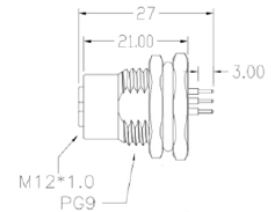

Part Number	Poles	Code	Termination	Mounting Nut
PXMBNI12RPF03APCPG9	03	A	PCB Terminal	PG9 Mounting / Gland Nut Thread
PXMBNI12RPF04APCPG9	04	A	PCB Terminal	PG9 Mounting / Gland Nut Thread
PXMBNI12RPF05APCPG9	05	A	PCB Terminal	PG9 Mounting / Gland Nut Thread
PXMBNI12RPF08APCPG9	08	A	PCB Terminal	PG9 Mounting / Gland Nut Thread
PXMBNI12RPF12APCPG9	12	A	PCB Terminal	PG9 Mounting / Gland Nut Thread
PXMBNI12RPF05BPCPG9	05	B	PCB Terminal	PG9 Mounting / Gland Nut Thread
PXMBNI12RPF04DPCPG9	04	D	PCB Terminal	PG9 Mounting / Gland Nut Thread
PXMBNI12RPF03APCM16	03	A	PCB Terminal	M16 Mounting / Gland Nut Thread
PXMBNI12RPF04APCM16	04	A	PCB Terminal	M16 Mounting / Gland Nut Thread
PXMBNI12RPF05APCM16	05	A	PCB Terminal	M16 Mounting / Gland Nut Thread
PXMBNI12RPF08APCM16	08	A	PCB Terminal	M16 Mounting / Gland Nut Thread
PXMBNI12RPF12APCM16	12	A	PCB Terminal	M16 Mounting / Gland Nut Thread
PXMBNI12RPF05BPCM16	05	B	PCB Terminal	M16 Mounting / Gland Nut Thread
PXMBNI12RPF04DPCM16	04	D	PCB Terminal	M16 Mounting / Gland Nut Thread