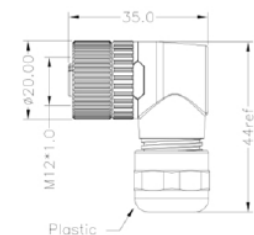

M12 Flex Body Female

PXPPAM12FBF

- 3, 4, 5 and 8 poles
- Screw termination
- Plastic Flex Body
- Mates with Flex Inline Body and panel mount connectors

Part Number	Poles	Code	Termination
PXPPAM12FBF03ASTPG9	03	A	Screw Terminal
PXPPAM12FBF04ASTPG9	04	A	Screw Terminal
PXPPAM12FBF05ASTPG9	05	A	Screw Terminal
PXPPAM12FBF08ASTPG9	08	A	Screw Terminal

M12 Right Angled Male

PXPPAM12RAM

- 3, 4, 5 and 8 poles
- Screw termination
- Plastic Flex Inline Body
- Mates with Flex Body and panel mount connectors

Part Number	Poles	Code	Termination
PXPPAM12RAM03ASTPG9	03	A	Screw Terminal
PXPPAM12RAM04ASTPG9	04	A	Screw Terminal
PXPPAM12RAM05ASTPG9	05	A	Screw Terminal
PXPPAM12RAM08ASTPG9	08	A	Screw Terminal

M12 Right Angled Female

PXPPAM12RAF

- 3, 4, 5 and 8 poles
- Screw termination
- Plastic Flex Body
- Mates with Flex Inline Body and panel mount connectors

Part Number	Poles	Code	Termination
PXPPAM12RAF03ASTPG9	03	A	Screw Terminal
PXPPAM12RAF04ASTPG9	04	A	Screw Terminal
PXPPAM12RAF05ASTPG9	05	A	Screw Terminal
PXPPAM12RAF08ASTPG9	08	A	Screw Terminal