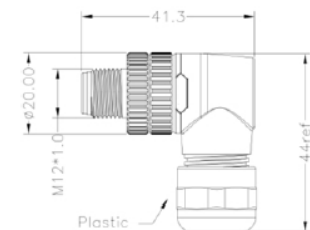

M12 Flex Inline Body Male

PXPPAM12FIM

- 3, 4, 5 and 8 poles
- Screw termination
- Plastic Flex Inline Body
- Mates with Flex body and panel mount connectors

Part Number	Poles	Code	Termination
PXPPAM12FIM03ASTPG9	03	A	Screw Terminal
PXPPAM12FIM04ASTPG9	04	A	Screw Terminal
PXPPAM12FIM05ASTPG9	05	A	Screw Terminal
PXPPAM12FIM08ASTPG9	08	A	Screw Terminal

M12 Flex Body Female

PXPPAM12FBF

- 3, 4, 5 and 8 poles
- Screw termination
- Plastic Flex Body
- Mates with Flex Inline Body and panel mount connectors

Part Number	Poles	Code	Termination
PXPPAM12FBF03ASTPG9	03	A	Screw Terminal
PXPPAM12FBF04ASTPG9	04	A	Screw Terminal
PXPPAM12FBF05ASTPG9	05	A	Screw Terminal
PXPPAM12FBF08ASTPG9	08	A	Screw Terminal

M12 Right Angled Male

PXPPAM12RAM

- 3, 4, 5 and 8 poles
- Screw termination
- Plastic Flex Inline Body
- Mates with Flex Body and panel mount connectors

Part Number	Poles	Code	Termination
PXPPAM12RAM03ASTPG9	03	A	Screw Terminal
PXPPAM12RAM04ASTPG9	04	A	Screw Terminal
PXPPAM12RAM05ASTPG9	05	A	Screw Terminal
PXPPAM12RAM08ASTPG9	08	A	Screw Terminal