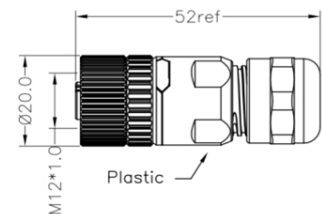

M12 Flex Inline Body Male

PXPPAM12FIM

- 3, 4, 5 and 8 poles
- Screw termination
- Plastic Flex Inline Body
- Mates with Flex body and panel mount connectors

Part Number	Poles	Code	Termination
PXPPAM12FIM03ASTPG9	03	A	Screw Terminal
PXPPAM12FIM04ASTPG9	04	A	Screw Terminal
PXPPAM12FIM05ASTPG9	05	A	Screw Terminal
PXPPAM12FIM08ASTPG9	08	A	Screw Terminal

M12 Flex Body Female

PXPPAM12FBF

- 3, 4, 5 and 8 poles
- Screw termination
- Plastic Flex Body
- Mates with Flex Inline Body and panel mount connectors

Part Number	Poles	Code	Termination
PXPPAM12FBF03ASTPG9	03	A	Screw Terminal
PXPPAM12FBF04ASTPG9	04	A	Screw Terminal
PXPPAM12FBF05ASTPG9	05	A	Screw Terminal
PXPPAM12FBF08ASTPG9	08	A	Screw Terminal