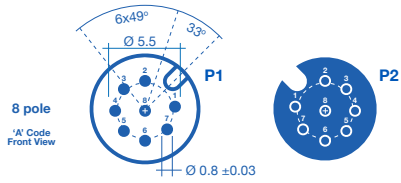

Contact Diagrams:

XXXXXXXXXXM08XXXXXXXXXXXX
XXXXXXXXXXF08XXXXXXXXXXXX