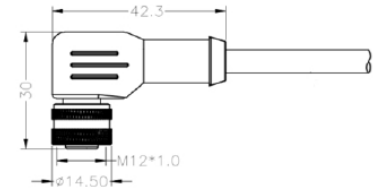

M12 Right Angled Female

PXPTPU12RAF
PXPPVC12RAF

- 3, 4, 5, 8 and 12 poles
- 1,2,3,5,10 & 15M cable options
- Overmold Flex Body
- Mates with Flex Inline Body & panel mount connectors

Part Number	Poles	Code	Termination	Lead Length	Cable Material
PXPPVC12RAF03ACL010PVC	03	A	Overmold Cable	1m	PVC
PXPTPU12RAF03ACL010PUR	03	A	Overmold Cable	1m	PUR
PXPPVC12RAF03ACL020PVC	03	A	Overmold Cable	2m	PVC
PXPTPU12RAF03ACL020PUR	03	A	Overmold Cable	2m	PUR
PXPPVC12RAF03ACL030PVC	03	A	Overmold Cable	3m	PVC
PXPTPU12RAF03ACL030PUR	03	A	Overmold Cable	3m	PUR
PXPPVC12RAF03ACL050PVC	03	A	Overmold Cable	5m	PVC
PXPTPU12RAF03ACL050PUR	03	A	Overmold Cable	5m	PUR
PXPPVC12RAF03ACL100PVC	03	A	Overmold Cable	10m	PVC
PXPTPU12RAF03ACL100PUR	03	A	Overmold Cable	10m	PUR
PXPPVC12RAF03ACL150PVC	03	A	Overmold Cable	15m	PVC
PXPTPU12RAF03ACL150PUR	03	A	Overmold Cable	15m	PUR
PXPPVC12RAF04ACL010PVC	04	A	Overmold Cable	1m	PVC
PXPTPU12RAF04ACL010PUR	04	A	Overmold Cable	1m	PUR
PXPPVC12RAF04ACL020PVC	04	A	Overmold Cable	2m	PVC
PXPTPU12RAF04ACL020PUR	04	A	Overmold Cable	2m	PUR
PXPPVC12RAF04ACL030PVC	04	A	Overmold Cable	3m	PVC
PXPTPU12RAF04ACL030PUR	04	A	Overmold Cable	3m	PUR
PXPPVC12RAF04ACL050PVC	04	A	Overmold Cable	5m	PVC
PXPTPU12RAF04ACL050PUR	04	A	Overmold Cable	5m	PUR
PXPPVC12RAF04ACL100PVC	04	A	Overmold Cable	10m	PVC
PXPTPU12RAF04ACL100PUR	04	A	Overmold Cable	10m	PUR
PXPPVC12RAF04ACL150PVC	04	A	Overmold Cable	15m	PVC
PXPTPU12RAF04ACL150PUR	04	A	Overmold Cable	15m	PUR
PXPPVC12RAF05ACL010PVC	05	A	Overmold Cable	1m	PVC
PXPTPU12RAF05ACL010PUR	05	A	Overmold Cable	1m	PUR
PXPPVC12RAF05ACL020PVC	05	A	Overmold Cable	2m	PVC
PXPTPU12RAF05ACL020PUR	05	A	Overmold Cable	2m	PUR
PXPPVC12RAF05ACL030PVC	05	A	Overmold Cable	3m	PVC
PXPTPU12RAF05ACL030PUR	05	A	Overmold Cable	3m	PUR
PXPPVC12RAF05ACL050PVC	05	A	Overmold Cable	5m	PVC
PXPTPU12RAF05ACL050PUR	05	A	Overmold Cable	5m	PUR
PXPPVC12RAF05ACL100PVC	05	A	Overmold Cable	10m	PVC
PXPTPU12RAF05ACL100PUR	05	A	Overmold Cable	10m	PUR
PXPPVC12RAF05ACL150PVC	05	A	Overmold Cable	15m	PVC
PXPTPU12RAF05ACL150PUR	05	A	Overmold Cable	15m	PUR
PXPPVC12RAF08ACL010PVC	08	A	Overmold Cable	1m	PVC
PXPTPU12RAF08ACL010PUR	08	A	Overmold Cable	1m	PUR
PXPPVC12RAF08ACL020PVC	08	A	Overmold Cable	2m	PVC
PXPTPU12RAF08ACL020PUR	08	A	Overmold Cable	2m	PUR
PXPPVC12RAF08ACL030PVC	08	A	Overmold Cable	3m	PVC
PXPTPU12RAF08ACL030PUR	08	A	Overmold Cable	3m	PUR
PXPPVC12RAF08ACL050PVC	08	A	Overmold Cable	5m	PVC
PXPTPU12RAF08ACL050PUR	08	A	Overmold Cable	5m	PUR
PXPPVC12RAF08ACL100PVC	08	A	Overmold Cable	10m	PVC
PXPTPU12RAF08ACL100PUR	08	A	Overmold Cable	10m	PUR
PXPPVC12RAF08ACL150PVC	08	A	Overmold Cable	15m	PVC
PXPTPU12RAF08ACL150PUR	08	A	Overmold Cable	15m	PUR
PXPPVC12RAF12ACL010PVC	12	A	Overmold Cable	1m	PVC
PXPTPU12RAF12ACL010PUR	12	A	Overmold Cable	1m	PUR
PXPPVC12RAF12ACL020PVC	12	A	Overmold Cable	2m	PVC
PXPTPU12RAF12ACL020PUR	12	A	Overmold Cable	2m	PUR
PXPPVC12RAF12ACL030PVC	12	A	Overmold Cable	3m	PVC
PXPTPU12RAF12ACL030PUR	12	A	Overmold Cable	3m	PUR
PXPPVC12RAF12ACL050PVC	12	A	Overmold Cable	5m	PVC
PXPTPU12RAF12ACL050PUR	12	A	Overmold Cable	5m	PUR
PXPPVC12RAF12ACL100PVC	12	A	Overmold Cable	10m	PVC
PXPTPU12RAF12ACL100PUR	12	A	Overmold Cable	10m	PUR
PXPPVC12RAF12ACL150PVC	12	A	Overmold Cable	15m	PVC
PXPTPU12RAF12ACL150PUR	12	A	Overmold Cable	15m	PUR