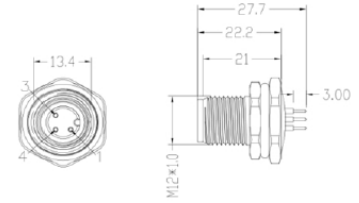

M12 Rear Panel Mounting Male

PXMBNI12RPM

- 3, 4, 5, 8 and 12 poles
- PCB termination
- Different panel mounting options available
- Mates with Flex Body connectors

Part Number	Poles	Code	Termination	Mounting Nut
PXMBNI12RPM03APCPG9	03	A	PCB Terminal	PG9 Mounting / Gland Nut Thread
PXMBNI12RPM04APCPG9	04	A	PCB Terminal	PG9 Mounting / Gland Nut Thread
PXMBNI12RPM05APCPG9	05	A	PCB Terminal	PG9 Mounting / Gland Nut Thread
PXMBNI12RPM08APCPG9	08	A	PCB Terminal	PG9 Mounting / Gland Nut Thread
PXMBNI12RPM12APCPG9	12	A	PCB Terminal	PG9 Mounting / Gland Nut Thread
PXMBNI12RPM05BPCPG9	05	B	PCB Terminal	PG9 Mounting / Gland Nut Thread
PXMBNI12RPM04DPCPG9	04	D	PCB Terminal	PG9 Mounting / Gland Nut Thread
PXMBNI12RPM03APCM16	03	A	PCB Terminal	M16 Mounting / Gland Nut Thread
PXMBNI12RPM04APCM16	04	A	PCB Terminal	M16 Mounting / Gland Nut Thread
PXMBNI12RPM05APCM16	05	A	PCB Terminal	M16 Mounting / Gland Nut Thread
PXMBNI12RPM08APCM16	08	A	PCB Terminal	M16 Mounting / Gland Nut Thread
PXMBNI12RPM12APCM16	12	A	PCB Terminal	M16 Mounting / Gland Nut Thread
PXMBNI12RPM05BPCM16	05	B	PCB Terminal	M16 Mounting / Gland Nut Thread
PXMBNI12RPM04DPCM16	04	D	PCB Terminal	M16 Mounting / Gland Nut Thread
PXMBNI12RPM03APCM12	03	A	PCB Terminal	M12 Mounting / Gland Nut Thread
PXMBNI12RPM04APCM12	04	A	PCB Terminal	M12 Mounting / Gland Nut Thread
PXMBNI12RPM05APCM12	05	A	PCB Terminal	M12 Mounting / Gland Nut Thread
PXMBNI12RPM08APCM12	08	A	PCB Terminal	M12 Mounting / Gland Nut Thread
PXMBNI12RPM12APCM12	12	A	PCB Terminal	M12 Mounting / Gland Nut Thread
PXMBNI12RPM05BPCM12	05	B	PCB Terminal	M12 Mounting / Gland Nut Thread
PXMBNI12RPM04DPCM12	04	D	PCB Terminal	M12 Mounting / Gland Nut Thread

M12 Rear Panel Mounting Female

PXMBNI12RPF

- 3, 4, 5, 8 and 12 poles
- PCB termination
- Different panel mounting options available
- Mates with Flex Inline Body connectors