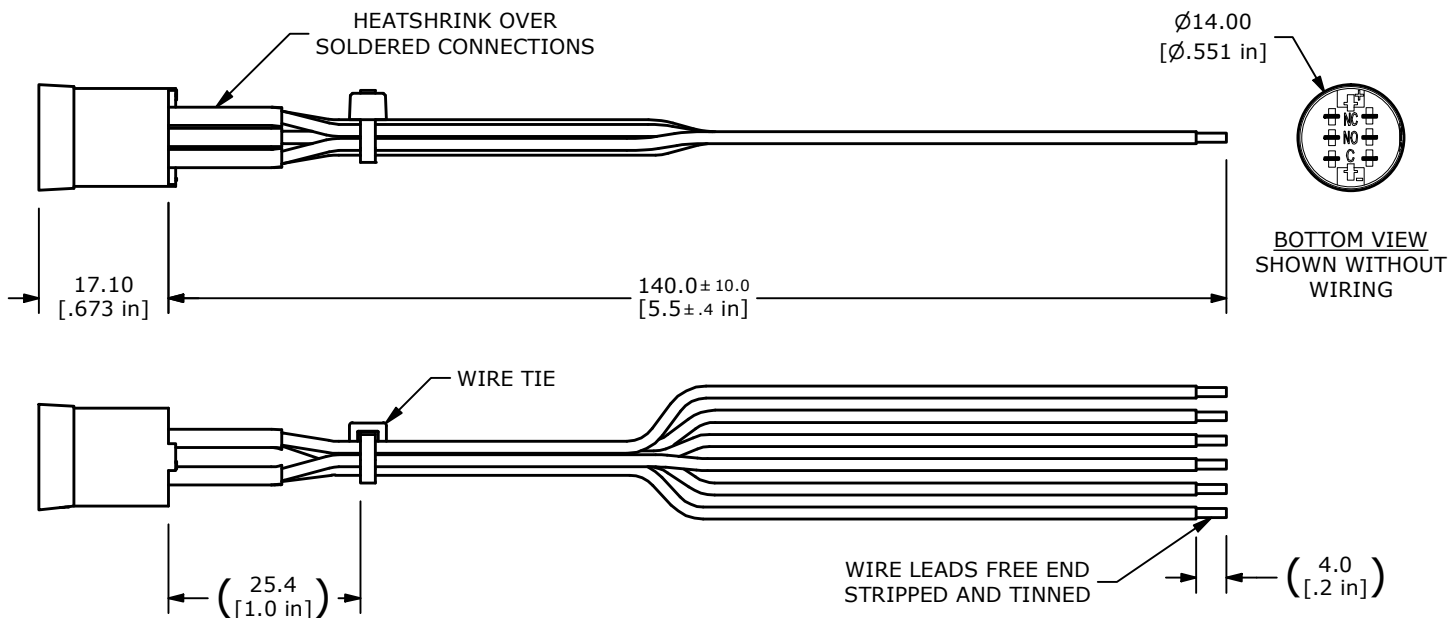

SWITCH	WIRE	LENGTH
SW1-1	WIRE, 22 AWG AWM UL1007, YELLOW	140.0 [5.5 in]
SW1-2	WIRE, 22 AWG AWM UL1007, BLUE	140.0 [5.5 in]
SW1-3	WIRE, 22 AWG AWM UL1007, GREEN	140.0 [5.5 in]
SW1-4	WIRE, 22 AWG AWM UL1007, PURPLE	140.0 [5.5 in]
SW1-5	WIRE, 22 AWG AWM UL1007, ORANGE	140.0 [5.5 in]
SW1-6	WIRE, 22 AWG AWM UL1007, WHITE	140.0 [5.5 in]

- NOTE:
1. ALL DIMENSIONS IN MM [INCH]
 2. GENERAL TOLERANCE: X.X = ± 0.4
X.XX = ± 0.25
 3. MATES WITH THE PV3 SERIES DPDT NON-ILLUMINATED SWITCHES.

B	24777	WIRE LEADS STRIPPED AND TINNED	2/26/21	JM
A	23863	NEW RELEASE	4/22/19	MJR
REV	PCR NO	DESCRIPTION	DATE	BY

TITLE PVP3WDN				
SCALE 1:1	DATE 4/22/2019	DR MJR	DWG 52-PVP3WDN	REV B

THE INFORMATION CONTAINED IN THIS DOCUMENT IS PROPRIETARY TO E-SWITCH AND IS NOT TO BE COPIED OR TRANSFERRED