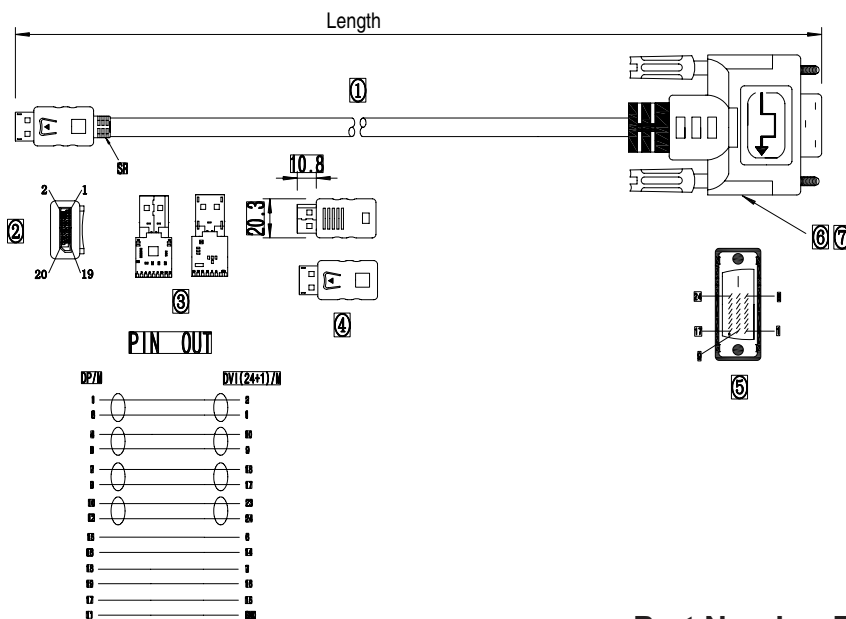

DisplayPort Plug to DVI-D Plug

pro-SIGNAL

RoHS
Compliant

Description

Easily connect a DVI display to a DisplayPort source without the use of an additional adaptor.

Specifications

Connector Type A : DisplayPort Plug
 Connector Type B : DVI-D Plug
 Jacket Colour : Black

Diagram

1	30AWG (7/0.08×1P+AL)×4+30AWG (7/0.08) × 5C+AL+D OD=6±0.2mm Colour: Black
2	Display Port male, Gold Plated, ABS Housing, Black
3	IC-3361
4	Black ABS assemble Housing
5	DVI (24+1) Male gold plating
6	PE Internal mode
7	45P PVC Black mold
8	PVC 44p Black

Part Number Table

Description	"Length"	Part Number
Computer Cable, DisplayPort Plug, DVI-D Plug, Black	1m	PSG91577
	2m	PSG91578
	3m	PSG91599
	5m	PSG91600

Important Notice : This data sheet and its contents (the "Information") belong to the members of the AVNET group of companies (the "Group") or are licensed to it. No licence is granted for the use of it other than for information purposes in connection with the products to which it relates. No licence of any intellectual property rights is granted. The Information is subject to change without notice and replaces all data sheets previously supplied. The Information supplied is believed to be accurate but the Group assumes no responsibility for its accuracy or completeness, any error in or omission from it or for any use made of it. Users of this data sheet should check for themselves the Information and the suitability of the products for their purpose and not make any assumptions based on information included or omitted. Liability for loss or damage resulting from any reliance on the Information or use of it (including liability resulting from negligence or where the Group was aware of the possibility of such loss or damage arising) is excluded. This will not operate to limit or restrict the Group's liability for death or personal injury resulting from its negligence. pro-SIGNAL is the registered trademark of Premier Farnell Limited 2019.