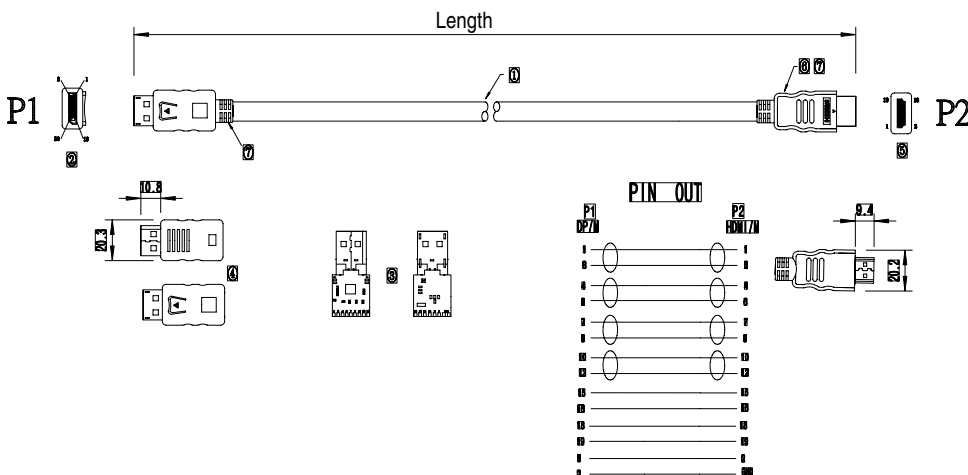

DisplayPort to HDMI A Plug

pro-SIGNAL

RoHS
Compliant

Description

High quality cable that allows you to connect your HDMI display to a DisplayPort source without the use of an extra adaptor.

Specifications

Connector Type A : DisplayPort Plug
 Connector Type B : HDMI A Plug
 Jacket Colour : Black

Diagram

1	30AWG (7/0.08×1P+AL)×4+28AWG (7/0.08) × 5C+AL+D OD=6±0.2mm Colour: Black
2	Displayport male Gold Plating
3	IC-3361
4	Black ABS Assemble Housing
5	HDMI Male gold plating
6	PE Internal mode
7	45P PVC Black mold

Part Number Table

Description	"Length"	Part Number
Computer Cable, DisplayPort Plug, HDMI A Plug, Black	0.5m	PSG91580
	1m	PSG91581
	2m	PSG91582.
	3m	PSG91583
	5m	PSG91584

Important Notice : This data sheet and its contents (the "Information") belong to the members of the AVNET group of companies (the "Group") or are licensed to it. No licence is granted for the use of it other than for information purposes in connection with the products to which it relates. No licence of any intellectual property rights is granted. The Information is subject to change without notice and replaces all data sheets previously supplied. The Information supplied is believed to be accurate but the Group assumes no responsibility for its accuracy or completeness, any error in or omission from it or for any use made of it. Users of this data sheet should check for themselves the Information and the suitability of the products for their purpose and not make any assumptions based on information included or omitted. Liability for loss or damage resulting from any reliance on the Information or use of it (including liability resulting from negligence or where the Group was aware of the possibility of such loss or damage arising) is excluded. This will not operate to limit or restrict the Group's liability for death or personal injury resulting from its negligence. pro-SIGNAL is the registered trademark of Premier Farnell Limited 2019.