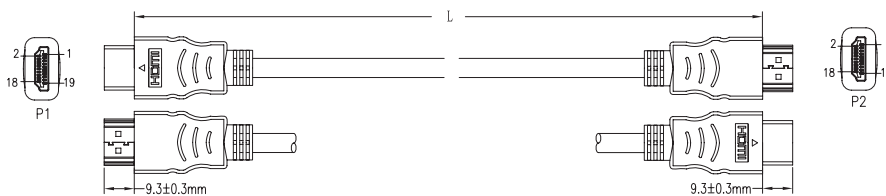

High Speed 4K UHD HDMI Lead Male to Male, Gold Plated

pro-SIGNAL

RoHS
Compliant

Specifications

Connector Type A	: HDMI Plug (19 pin)
Connector Type B	: HDMI Plug (19 pin)
Conductor Resistance	: 5Ω Max.
Insulation Resistance	: 10MΩ Min.
Jacket Colour	: Black

Diagram

Notes:

Material:

HDMI Cable: [[1/0.256BC×2C+1/0.256BC×1C+AM)×4PCs+1/0.256BC×1P+1/0.256BC×5C)+AM+D(7/0.256BC)+B(16/8/0.12ALM)+Black PVC Jacket; OD: 6mm ±0.2mm

HDMI 19 Pin Type A Male: Black Insulation, Gold Plated Contacts, Nickel Plated Shell

All Hood: Molded Black PVC

HDTV-DVD Test: 1080P

Part Number Table

Description	Length (L)	Part Number
High Speed 4K UHD HDMI Lead, Male to Male, Gold Plated, Black	10m	PSG91320

Important Notice : This data sheet and its contents (the "Information") belong to the members of the AVNET group of companies (the "Group") or are licensed to it. No licence is granted for the use of it other than for information purposes in connection with the products to which it relates. No licence of any intellectual property rights is granted. The Information is subject to change without notice and replaces all data sheets previously supplied. The Information supplied is believed to be accurate but the Group assumes no responsibility for its accuracy or completeness, any error in or omission from it or for any use made of it. Users of this data sheet should check for themselves the Information and the suitability of the products for their purpose and not make any assumptions based on information included or omitted. Liability for loss or damage resulting from any reliance on the Information or use of it (including liability resulting from negligence or where the Group was aware of the possibility of such loss or damage arising) is excluded. This will not operate to limit or restrict the Group's liability for death or personal injury resulting from its negligence. pro-SIGNAL is the registered trademark of Premier Farnell Limited 2019.