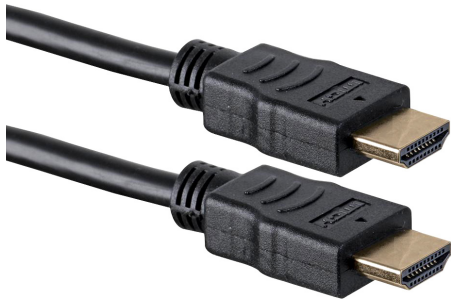

High Speed 4K UHD HDMI Lead Male to Male, Gold Plated

pro-SIGNAL

RoHS
Compliant

Specifications

Connector Type A	: HDMI Plug (19 pin)
Connector Type B	: HDMI Plug (19 pin)
Conductor Resistance	: 5Ω Max.
Insulation Resistance	: 10MΩ Min.
Jacket Colour	: Black

Diagram

Notes:

Material:

HDMI Cable: [[1/0.256BC×2C+1/0.256BC×1C+AM)×4PCs+1/0.256BC×1P+1/0.256BC×5C)+AM+D(7/0.256BC)+B(16/8/0.12ALM)+Black PVC Jacket; OD: 6mm ±0.2mm

HDMI 19 Pin Type A Male: Black Insulation, Gold Plated Contacts, Nickel Plated Shell

All Hood: Molded Black PVC

HDTV-DVD Test: 1080P

Part Number Table

Description	Length (L)	Part Number
High Speed 4K UHD HDMI Lead, Male to Male, Gold Plated, Black	10m	PSG91320

Important Notice : This data sheet and its contents (the "Information") belong to the members of the AVNET group of companies (the "Group") or are licensed to it. No licence is granted for the use of it other than for information purposes in connection with the products to which it relates. No licence of any intellectual property rights is granted. The Information is subject to change without notice and replaces all data sheets previously supplied. The Information supplied is believed to be accurate but the Group assumes no responsibility for its accuracy or completeness, any error in or omission from it or for any use made of it. Users of this data sheet should check for themselves the Information and the suitability of the products for their purpose and not make any assumptions based on information included or omitted. Liability for loss or damage resulting from any reliance on the Information or use of it (including liability resulting from negligence or where the Group was aware of the possibility of such loss or damage arising) is excluded. This will not operate to limit or restrict the Group's liability for death or personal injury resulting from its negligence. pro-SIGNAL is the registered trademark of Premier Farnell Limited 2019.