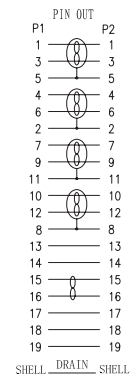

High Speed 4K UHD HDMI Lead Male to Male, Gold Plated

pro-SIGNAL

RoHS
Compliant

Specifications

Connector Type A	: HDMI Plug (19 pin)
Connector Type B	: HDMI Plug (19 pin)
Conductor Resistance	: 5Ω Max.
Insulation Resistance	: 10MΩ Min.
Jacket Colour	: Black

Diagram

Notes:

Material:

HDMI Cable: [[1/0.256BC×2C+1/0.256BC×1C+AM)×4PCs+1/0.256BC×1P+1/0.256BC×5C)+AM+D(7/0.256BC)+B(16/8/0.12ALM)+Black PVC Jacket; OD: 6mm ±0.2mm

HDMI 19 Pin Type A Male: Black Insulation, Gold Plated Contacts, Nickel Plated Shell

All Hood: Molded Black PVC

HDTV-DVD Test: 1080P

Part Number Table

Description	Length (L)	Part Number
High Speed 4K UHD HDMI Lead, Male to Male, Gold Plated, Black	10m	PSG91320

Important Notice : This data sheet and its contents (the "Information") belong to the members of the AVNET group of companies (the "Group") or are licensed to it. No licence is granted for the use of it other than for information purposes in connection with the products to which it relates. No licence of any intellectual property rights is granted. The Information is subject to change without notice and replaces all data sheets previously supplied. The Information supplied is believed to be accurate but the Group assumes no responsibility for its accuracy or completeness, any error in or omission from it or for any use made of it. Users of this data sheet should check for themselves the Information and the suitability of the products for their purpose and not make any assumptions based on information included or omitted. Liability for loss or damage resulting from any reliance on the Information or use of it (including liability resulting from negligence or where the Group was aware of the possibility of such loss or damage arising) is excluded. This will not operate to limit or restrict the Group's liability for death or personal injury resulting from its negligence. pro-SIGNAL is the registered trademark of Premier Farnell Limited 2019.