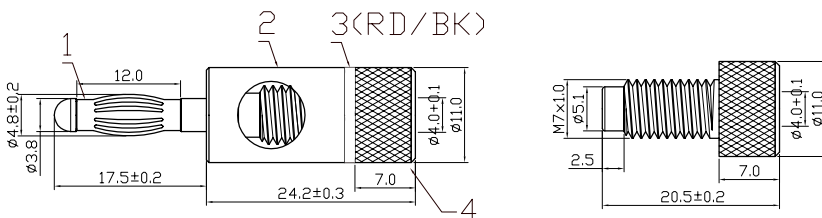

4mm Banana Plug, Pale Chrome Plated Red and Black Ring

Diagram

Dimensions : Millimetres

Item	Designation	Material
1	Banana Plug	Beryllium Copper
2	Body	CU
3	Colour Band	PVC
4	Back Cover	CU

Part Number Table

Description	Part Number
4mm Banana Plug, Pale Chrome Plated with Red Ring	PSG03599
4mm Banana Plug, Pale Chrome Plated with Black Ring	PSG03600

Important Notice : This data sheet and its contents (the "Information") belong to the members of the AVNET group of companies (the "Group") or are licensed to it. No licence is granted for the use of it other than for information purposes in connection with the products to which it relates. No licence of any intellectual property rights is granted. The Information is subject to change without notice and replaces all data sheets previously supplied. The Information supplied is believed to be accurate but the Group assumes no responsibility for its accuracy or completeness, any error in or omission from it or for any use made of it. Users of this data sheet should check for themselves the Information and the suitability of the products for their purpose and not make any assumptions based on information included or omitted. Liability for loss or damage resulting from any reliance on the Information or use of it (including liability resulting from negligence or where the Group was aware of the possibility of such loss or damage arising) is excluded. This will not operate to limit or restrict the Group's liability for death or personal injury resulting from its negligence. Multicomp Pro is the registered trademark of Premier Farnell Limited 2019.