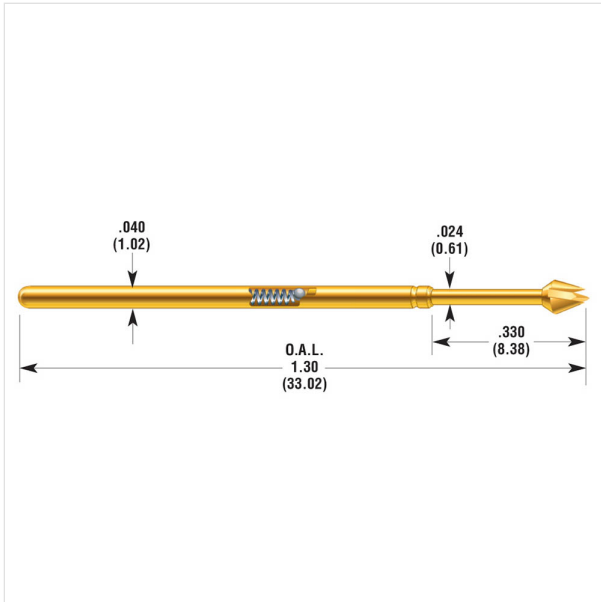

#### Mechanical:

**Test Center (mil):** 75

**Test Center (mm):** 1.91

**Overall Length (mil):** 1,300

**Overall Length (mm):** 33.02

**Full Travel (mil):** 250

**Full Travel (mm):** 6.35

**Recommended Travel (mil):** 167