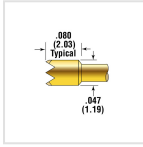

TIPS:

Tip Materials: BeCu, Steel

Tips:

POGO-1H

Related Products: