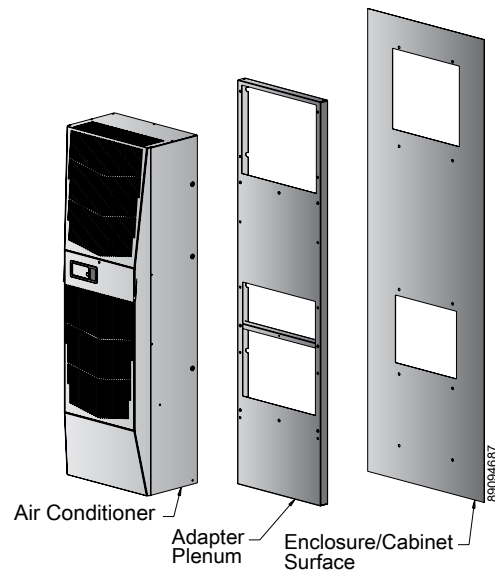

EASY SWAP ADAPTOR PLENUMS FOR AIR CONDITIONERS

INDUSTRY STANDARDS

Maintains NEMA Type 12 rating when properly installed on a Type 12 enclosure.

NEMA Type 12
IP 54

APPLICATION

When existing air conditioners are damaged or have reached end-of-life, EASY SWAP Adaptor Plenums provide a quick and easy means for attaching newer Hoffman® air conditioners to the cut-out left on the enclosure.

FEATURES

- No modification of the enclosure required - designed to match the enclosure cut-out and mounting holes of the air conditioner being replaced
- Plenum design allows for optimum air flow (vs. a flat plate that can block the air intake and air outtake left by the older air conditioner)
- Gasket included