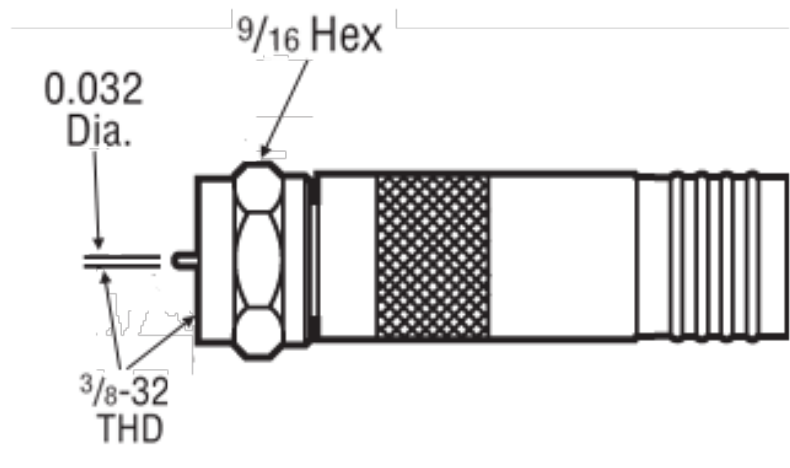

PB 501

“F” Series Male Plenum Crimp On Connector for 11 Series Plenum Cables

Type F connector with an attached 1/2” crimp ring.

Physical Properties

- Housing Finish: Nickel-Tin
- Housing Material: Brass
- Nut Type: 9/16 Inch Hex
- Termination: Crimp

Part Number	Post I.D. (in.)	Collar I.D. (in.)	Crimp SI E	Tool†	Inner Pack	Outer Pack
PL11CS	.302	.394	0470	CT611QS	36	288
PL11QS	.302	.413	.470	CT611QS	36	288