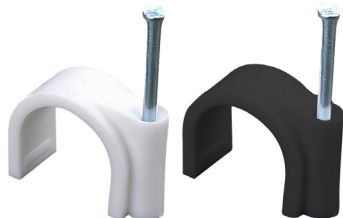

Polyethylene Cable Clips - Round **pro-ELEC**

**RoHS
Compliant**

Description

This round cable clip, made from tough PE material, is suitable for use in wood, masonry and compressed board, it has a high impact resistance.

Features

- Material: Polyethylene (PE)
- Colour: White and Black
- High impact nail
- Supplied in a plastic box

Diagram

Part Number Table

Description	Height (mm)	D (mm)	Nail (mm)	Pack Size	White Colour Part Number	Black Colour Part Number
Cable Clip Round, Polyethylene	4.2	3.5	1.4×15	100	PELB0166	PELB0167
	5.3	4	1.7×14		PELB0168	PELB0169
	6	5	1.7×14		PELB0170	PELB0171
	8	6	1.8×17		PELB0172	PELB0173
	8.7	7	1.8×17		PELB0174	PELB0175
	9.5	8	2×19		PELB0176	PELB0177
	13.5	12	2.1×25		PELB0178	PELB0179