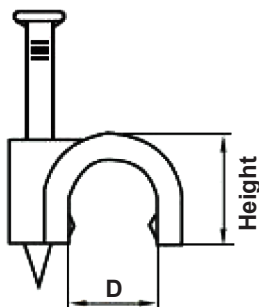

Polyethylene Cable Clips - Round **pro-ELEC**

**RoHS
Compliant**

Description

This round cable clip, made from tough PE material, is suitable for use in wood, masonry and compressed board, it has a high impact resistance.

Features

- Material: Polyethylene (PE)
- Colour: White and Black
- High impact nail
- Supplied in a plastic box

Diagram

Part Number Table

Description	Height (mm)	D (mm)	Nail (mm)	Pack Size	White Colour Part Number	Black Colour Part Number
Cable Clip Round, Polyethylene	4.2	3.5	1.4×15	100	PELB0166	PELB0167
	5.3	4	1.7×14		PELB0168	PELB0169
	6	5	1.7×14		PELB0170	PELB0171
	8	6	1.8×17		PELB0172	PELB0173
	8.7	7	1.8×17		PELB0174	PELB0175
	9.5	8	2×19		PELB0176	PELB0177
	13.5	12	2.1×25		PELB0178	PELB0179