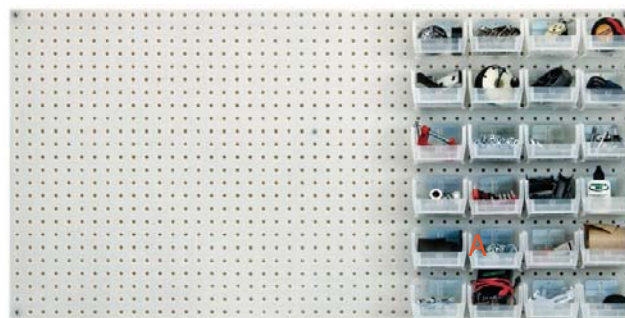

Bin Clips and Rails

L

M

Bin Kits

(1) PB-24X48-2 + PB-C-QUS220CL

(1) PB-24X48-2 + PB-C-QUS230CL

PERFORMANCE FEATURES:

- Systems offer 3 times the strength of traditional pegboard
- Q-Peg board is durable, weather resistant and washable
- Wide selection of accessories available to customize your unit

Available in: ● Blue ● Green ● Ivory ● Red ● Yellow ● Black ● Clear

MODEL NO.	NO. OF BINS/HOOKS	BIN DIMENSIONS L" x W" x H"	CTN QTY	CTN WGT
Bin Kits - Available in Blue, Green, Ivory, Red, Yellow or Black				
PB-C-QUS200	24	5" x 4-1/8" x 3"	24	8 lbs
PB-C-QUS210	24	5-3/8" x 4-1/8" x 3"	24	8 lbs
PB-C-QUS220	24	7-3/8" x 4-1/8" x 3"	24	11 lbs
PB-C-QUS230	12	10-7/8" x 5-1/2" x 5"	12	12 lbs
Clear Bin Kits				
PB-C-QUS200CL	24	5" x 4-1/8" x 3"	24	8 lbs
PB-C-QUS210CL	24	5-3/8" x 4-1/8" x 3"	24	8 lbs
PB-C-QUS220CL	24	7-3/8" x 4-1/8" x 3"	24	11 lbs
PB-C-QUS230CL	12	10-7/8" x 5-1/2" x 5"	12	12 lbs