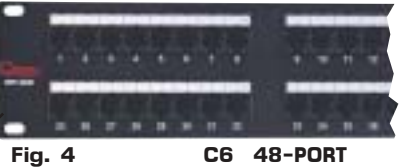

QUEST[®]

TECHNOLOGY
INTERNATIONAL, Inc.

**NEW
PRODUCTS &
ADDITIONS**

www.qtinet.com

QUEST C6 SOLUTIONS

CAT 6 PATCH PANELS

Quest C6 Patch Panels offer the installers quality and cost effective cross-connect solutions. They are offered in 12-port mini horizontal (with bracket), 16, 24, and 48 port horizontal 19" rack-mount types.

FEATURES:

- ETL Verified Performance
- Meets or Exceeds ANSI/TIA/EIA-568-B.2-1 CAT6 Requirements
- Split Block Design
- Universal 568A/568B Wiring
- 45 Degree Internal Contact Design for added reliability
- Backward Compatible for Cat3, Cat5, Cat5e
- Lifetime Performance Warranty