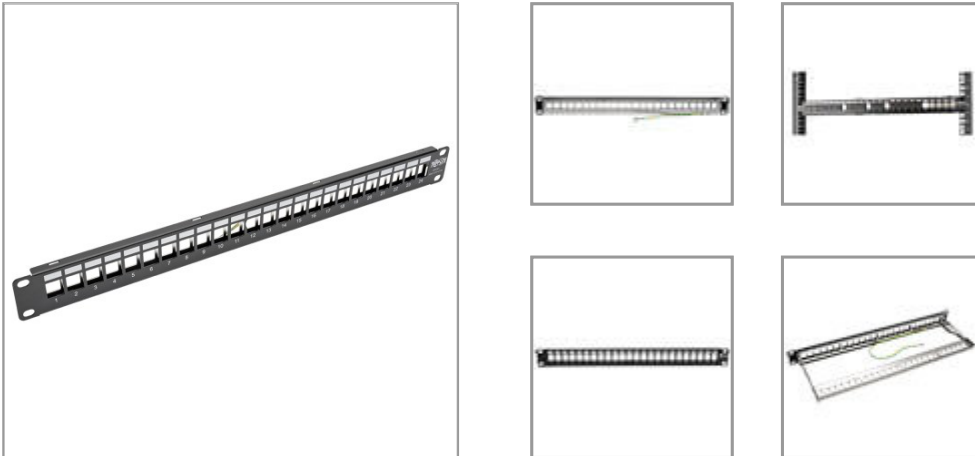

## 24-Port 1U Rack-Mount Shielded Blank Keystone/Multimedia Patch Panel, RJ45 Ethernet, USB, HDMI, Cat5e/6, TAA

MODEL NUMBER: **N062-024-KJ-SH**

Manages and organizes input and output cable connections in your network. Customizable solution for a variety of applications, including Ethernet, voice, audio/video and USB.

### Description

The N062-024-KJ-SH 24-Port 1U Rack-Mount Shielded Blank Keystone/Multimedia Patch Panel manages and organizes the cabling in your network. The 24 blank cutouts accommodate all Tripp Lite keystone jacks, and some other keystone jacks in the market, including RJ45 Ethernet, HDMI audio/video, voice and USB applications. The rear cable manager keeps cables neat, tidy and efficiently organized on the back of the panel. Ports are clearly numbered to help you identify connections. Mounts easily into 1U of an EIA-standard 19-inch two-post rack or wall-mount rack enclosure. Made from fully shielded, heavy-duty steel. Grounding wire included. Compliant with the Federal Trade Agreements Act (TAA) for GSA Schedule purchases.

### Features

**Manages and Organizes a Wide Variety of Cabling** 24 blank cutouts accommodate all Tripp Lite keystone jacks, and some other keystone jacks in the market  
For use with RJ45 Ethernet, HDMI audio/video, voice, USB and other applications  
Ports are numbered for easy connection identification  
Fully shielded, heavy-duty steel construction

**Cable Manager on Rear** Keeps cabling neat, tidy and organized

**Quick, Easy Installation** Mounts easily into 1U of EIA-standard 19 in. 2-post rack or wall-mount rack enclosure  
Includes grounding wire