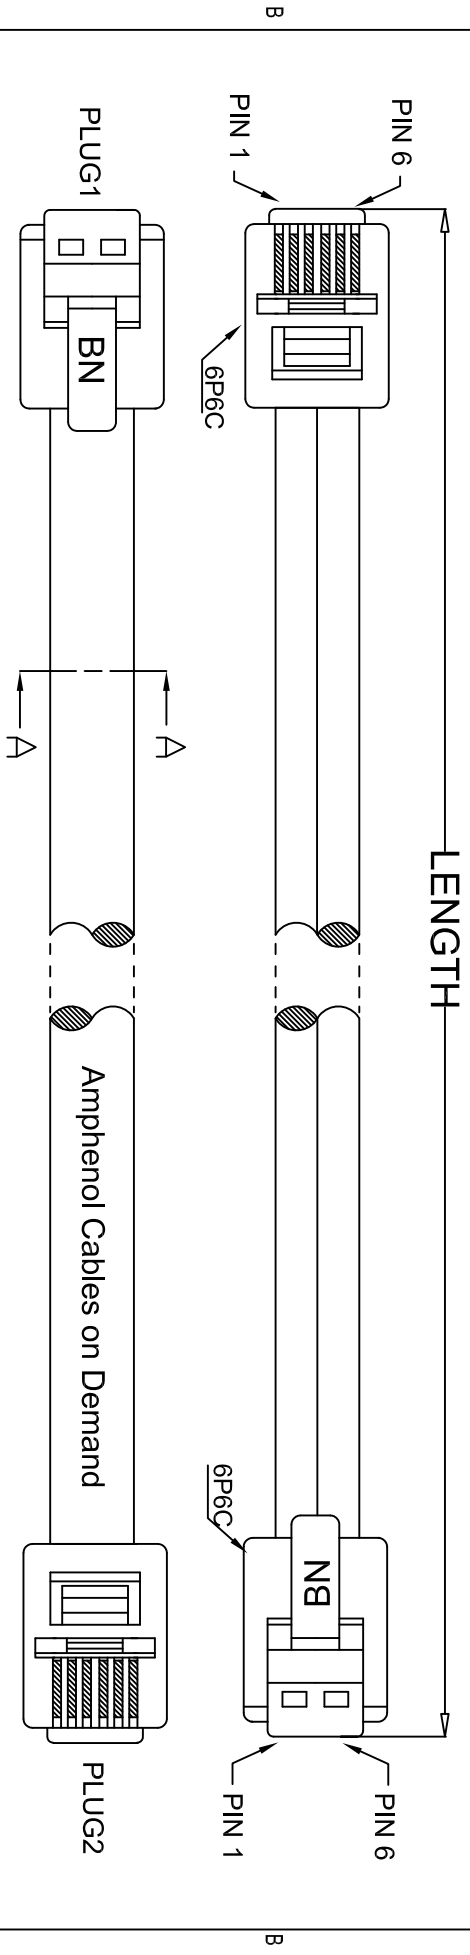

REV.	DESCRIPTION	DATE	APPROVED
A	NEW RELEASE	31/07/06	
A1	Change Part Number	19/12/06	
A2	Added 1 FT Length	6/04/2017	
A3	Added lengths 6 INCH & 8 INCH.	20/Aug/2019	
A4	REVISE P/N.	26/Aug/2019	

LENGTH & P/N Table

LENGTH	P/N	Cable Color
6 inch ±1 inch	MP-5FRJ12STWS-006IN	SILVER GREY
8 inch ±1 inch	MP-5FRJ12STWS-008IN	SILVER GREY
1 FT ±0.8 inch	MP-5FRJ12STWS-001	SILVER GREY
2 FT ±1 inch	MP-5FRJ12STWS-002	SILVER GREY
3 FT ±1 inch	MP-5FRJ12STWS-003	SILVER GREY
5 FT ±1 inch	MP-5FRJ12STWS-005	SILVER GREY
7 FT ±2 inch	MP-5FRJ12STWS-007	SILVER GREY
14 FT ±3 inch	MP-5FRJ12STWS-014	SILVER GREY
25 FT ±4 inch	MP-5FRJ12STWS-025	SILVER GREY
50 FT ±8 inch	MP-5FRJ12STWS-050	SILVER GREY

AA SEC

Wiring: 1 TO 1	
PLUG 1	PLUG 2
PIN 1	PIN 1
PIN 2	PIN 2
PIN 3	PIN 3
PIN 4	PIN 4
PIN 5	PIN 5
PIN 6	PIN 6

UNLESS OTHERWISE SPECIFIED DIMENSIONS ARE IN INCHES TOLERANCES ARE:		EAR NO.	
TERMINUS	APPROVALS	DATE	
±.X	LF	26/03/07	
±.XX	BA	26/03/07	
±.XXX	RESP ENG		
±.XXX	MFG ENG		

THIRD ANGLE PROJECTION

Amphenol Cables on Demand
20 VALLEY ST. ENDCOTT, NY 13760

ASM CBL RJ12/RJ12 Straight-Thru Wiring

SIZE: A DWG. NO.: MP-5FRJ12STWS-XXX REV: A4