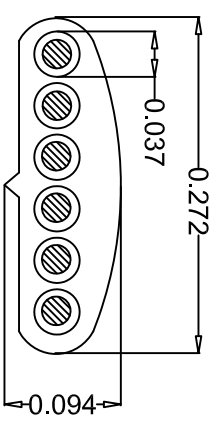

THE INFORMATION CONTAINED IN THIS DRAWING IS THE SOLE PROPERTY OF AMPHENOL CABLES ON DEMAND. ANY REPRODUCTION OR DISCLOSURE TO THIRD PARTIES, IN PART OR WHOLE, WITHOUT THE EXPRESS WRITTEN PERMISSION OF AMPHENOL CABLES ON DEMAND IS PROHIBITED.

REV.	DESCRIPTION	DATE	APPROVED
A	NEW RELEASE	31/07/06	
A1	Change Part Number	19/12/06	
A2	Added 1 FT Length	6/04/2017	
A3	Added lengths 6 INCH & 8 INCH.	20/Aug/2019	
A4	REVISE P/N.	26/Aug/2019	

LENGTH & P/N Table

LENGTH	P/N	Cable Color
6 inch ±1 inch	MP-5FRJ12STWS-006IN	SILVER GREY
8 inch ±1 inch	MP-5FRJ12STWS-008IN	SILVER GREY
1 FT ±0.8 inch	MP-5FRJ12STWS-001	SILVER GREY
2 FT ±1 inch	MP-5FRJ12STWS-002	SILVER GREY
3 FT ±1 inch	MP-5FRJ12STWS-003	SILVER GREY
5 FT ±1 inch	MP-5FRJ12STWS-005	SILVER GREY
7 FT ±2 inch	MP-5FRJ12STWS-007	SILVER GREY
14 FT ±3 inch	MP-5FRJ12STWS-014	SILVER GREY
25 FT ±4 inch	MP-5FRJ12STWS-025	SILVER GREY
50 FT ±8 inch	MP-5FRJ12STWS-050	SILVER GREY

AA SEC

Wiring: 1 TO 1	
PLUG 1	PLUG 2
PIN 1	PIN 1
PIN 2	PIN 2
PIN 3	PIN 3
PIN 4	PIN 4
PIN 5	PIN 5
PIN 6	PIN 6

UNLESS OTHERWISE SPECIFIED DIMENSIONS ARE IN INCHES TOLERANCES ARE:		EAR NO.	
TERMINUS	APPROVALS	DATE	
±.X	LF	26/03/07	
±.XX	BA	26/03/07	
±.XXX	RESP ENG		
±.XXX	MFG ENG		