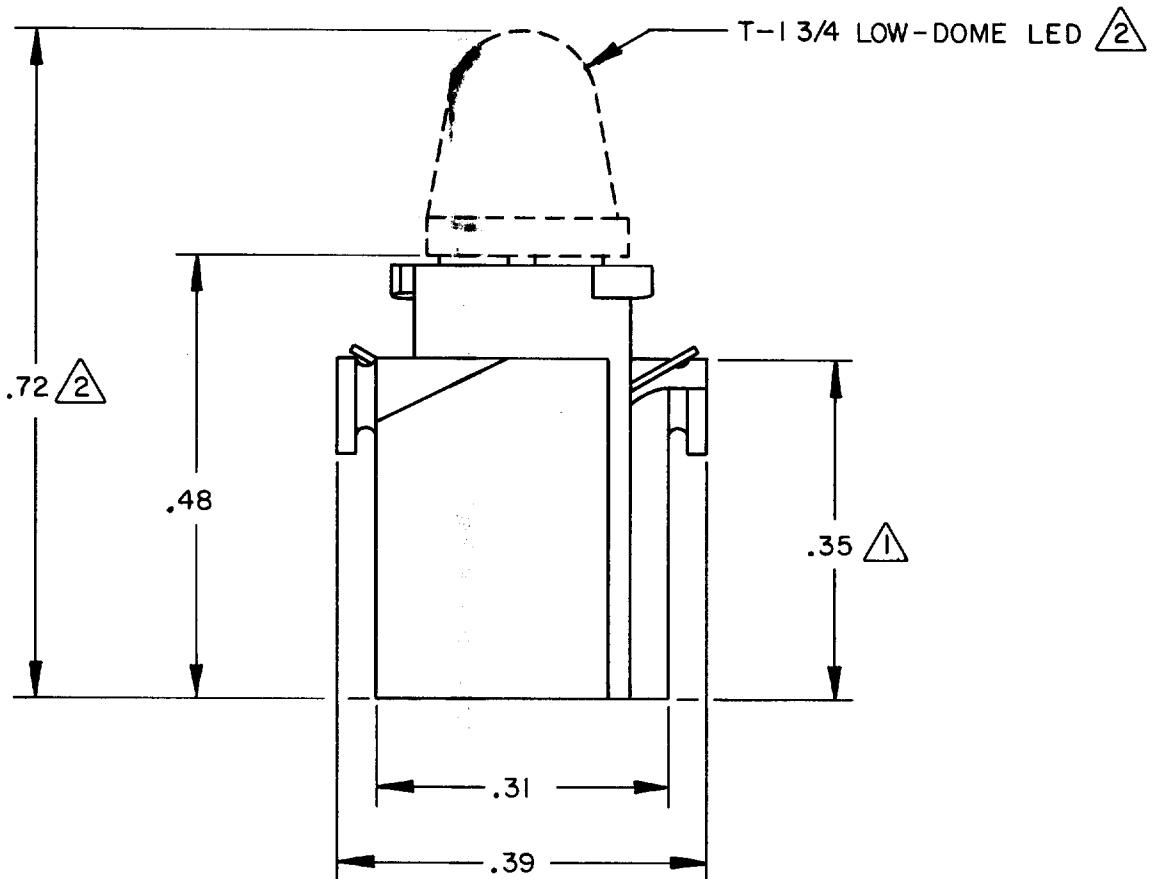

MICRO SWITCH

FREEPORT, ILLINOIS, U.S.A.
A DIVISION OF HONEYWELL
FED. MFG. CODE 91929

PWB T-1 3/4 LED RELAMPING ADAPTOR

CATALOG LISTING
MML 93K

THIS DRAWING COVERS A PROPRIETARY ITEM AND IS THE PROPERTY OF MICRO SWITCH, A DIVISION OF HONEYWELL. THIS DRAWING IS NOT TO BE COPIED OR USED WITHOUT THE APPROVAL OF MICRO SWITCH.

NOTES

- ① DEVICE EXTENDS BELOW P.W. BOARD
- ② T-1 3/4 LOW-DOME LED SHOWN NOT INCLUDED

MML 93K

M

DRAWING
NUMBER

ISSUE

1

RELEASE NO. CO-63388 REPLACES