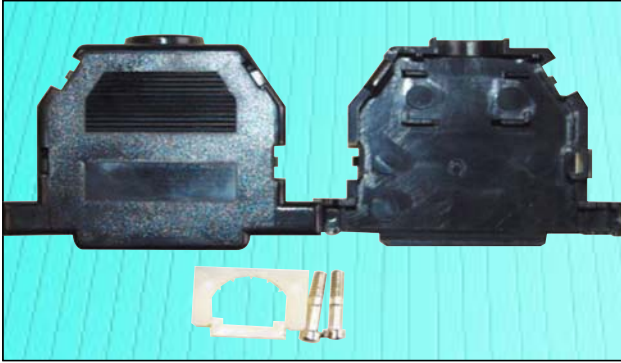

MHCCOV-SN - Series Snap together D Hoods

- Available with Short Jack Screws only
- Available in 9, 15 & 25 Way options
- Available in two colours - Black or Light Grey

Order Code

Series **MHCCOV** **25** **SN** **Black**

Size:
9,15, & 25 Way

Hood Type:
SN = Snap Together

Colour:
Black = Black, Grey = Light Grey

- Manufactured in UL94HB material
- Custom Colours available

Ways	Dim A	Dim B
9	30.5	39.2
15	40.1	39.6
25	53.6	42.1

MNCCOV-SC - Series Screw together D Hoods

- Available with Short & Long Jack Screws
- Available in 9, 15, 25, 37 & 50 Way options
- Available in two colours - Black or Grey

Order Code

Series **MHCCOV** **15** **SCL** **Grey**

Size:
9,15, 25, 37 & 50 Way

Jack Screw Type:
SC = Short, SCL = Long

Colour:
Black = Black, Grey = Grey

- Manufactured in UL94HB material
- Custom Colours available

Ways	Dim A	Dim B
9	31.4	40.2
15	39.6	35.8
25	55.0	42.0
37	69.0	51.0
50	69.5	43.9