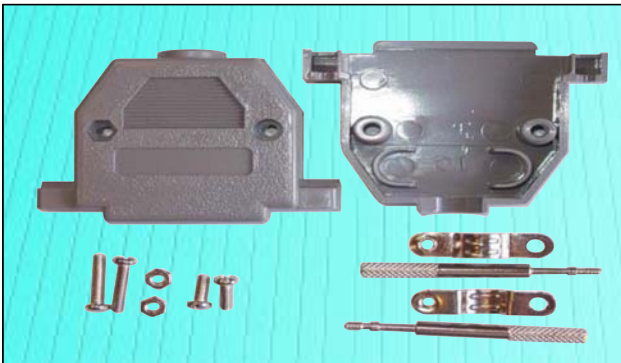

MHCCOV-SN - Series Snap together D Hoods

- Available with Short Jack Screws only
- Available in 9, 15 & 25 Way options
- Available in two colours - Black or Light Grey

Order Code

Series **MHCCOV** **25** **SN** **Black**

Size:
9,15, & 25 Way

Hood Type:
SN = Snap Together

Colour:
Black = Black, Grey = Light Grey

- Manufactured in UL94HB material
- Custom Colours available

Ways	Dim A	Dim B
9	30.5	39.2
15	40.1	39.6
25	53.6	42.1

MNCCOV-SC - Series Screw together D Hoods

- Available with Short & Long Jack Screws
- Available in 9, 15, 25, 37 & 50 Way options
- Available in two colours - Black or Grey

Order Code

Series **MHCCOV** **15** **SCL** **Grey**

Size:
9,15, 25, 37 & 50 Way

Jack Screw Type:
SC = Short, SCL = Long

Colour:
Black = Black, Grey = Grey

- Manufactured in UL94HB material
- Custom Colours available

Ways	Dim A	Dim B
9	31.4	40.2
15	39.6	35.8
25	55.0	42.0
37	69.0	51.0
50	69.5	43.9