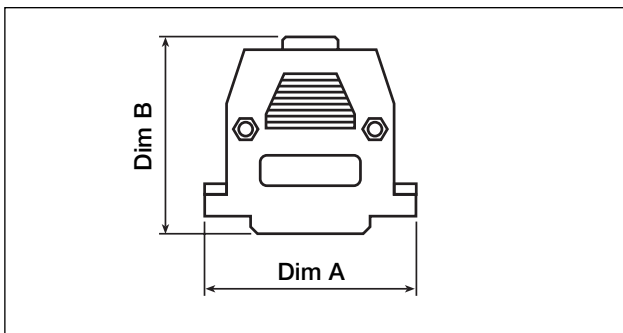

Size:
9,15, & 25 Way

Hood Type:
SN = Snap Together

Colour:
Black = Black, Grey = Light Grey

- Manufactured in UL94HB material
- Custom Colours available

Ways	Dim A	Dim B
9	30.5	39.2
15	40.1	39.6
25	53.6	42.1

MNCCOV-SC - Series Screw together D Hoods

- Available with Short & Long Jack Screws
- Available in 9, 15, 25, 37 & 50 Way options
- Available in two colours - Black or Grey

Order Code

Series **MHCCOV** **15** **SCL** **Grey**

Size:
9,15, 25, 37 & 50 Way

Jack Screw Type:
SC = Short, SCL = Long

Colour:
Black = Black, Grey = Grey

- Manufactured in UL94HB material
- Custom Colours available

Ways	Dim A	Dim B
9	31.4	40.2
15	39.6	35.8
25	55.0	42.0
37	69.0	51.0
50	69.5	43.9