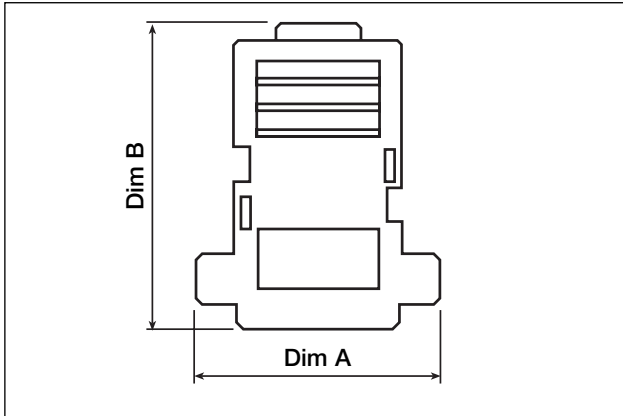

MHCCOV-SN - Series Snap together D Hoods

- Available with Short Jack Screws only
- Available in 9, 15 & 25 Way options
- Available in two colours - Black or Light Grey

Order Code

Series **MHCCOV** **25** **SN** **Black**

Size:
9,15, & 25 Way

Hood Type:
SN = Snap Together

Colour:
Black = Black, Grey = Light Grey

- Manufactured in UL94HB material
- Custom Colours available

Ways	Dim A	Dim B
9	30.5	39.2
15	40.1	39.6
25	53.6	42.1

MNCCOV-SC - Series Screw together D Hoods

- Available with Short & Long Jack Screws
- Available in 9, 15, 25, 37 & 50 Way options
- Available in two colours - Black or Grey

Order Code

Series **MHCCOV** **15** **SCL** **Grey**

Size:
9,15, 25, 37 & 50 Way

Jack Screw Type:
SC = Short, SCL = Long

Colour:
Black = Black, Grey = Grey

- Manufactured in UL94HB material
- Custom Colours available

Ways	Dim A	Dim B
9	31.4	40.2
15	39.6	35.8
25	55.0	42.0
37	69.0	51.0
50	69.5	43.9