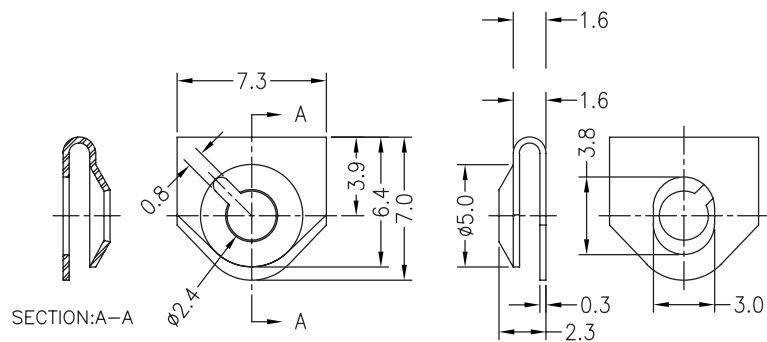

# Male Screw Set Kit

## Diagram

CAPTIVE SCREW X 2

MATERIAL: BRASS, NICKEL-PLATED

RETAINING CLIPS X 2

MATERIAL: STAINLESS

Dimensions : Millimetres

## Part Number Table

Description	Part Number
Male Screw Set Kit	MC001542

**Important Notice :** This data sheet and its contents (the "Information") belong to the members of the Premier Farnell group of companies (the "Group") or are licensed to it. No licence is granted for the use of it other than for information purposes in connection with the products to which it relates. No licence of any intellectual property rights is granted. The Information is subject to change without notice and replaces all data sheets previously supplied. The Information supplied is believed to be accurate but the Group assumes no responsibility for its accuracy or completeness, any error in or omission from it or for any use made of it. Users of this data sheet should check for themselves the Information and the suitability of the products for their purpose and not make any assumptions based on information included or omitted. Liability for loss or damage resulting from any reliance on the Information or use of it (including liability resulting from negligence or where the Group was aware of the possibility of such loss or damage arising) is excluded. This will not operate to limit or restrict the Group's liability for death or personal injury resulting from its negligence. Multicomp is the registered trademark of the Group. © Premier Farnell Limited 2016.