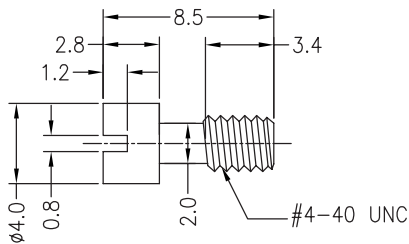

## Diagram

CAPTIVE SCREW X 2

MATERIAL: BRASS, NICKEL-PLATED

RETAINING CLIPS X 2

MATERIAL: STAINLESS

Dimensions : Millimetres

## Part Number Table

Description	Part Number
Male Screw Set Kit	MC001542

**Important Notice :** This data sheet and its contents (the "Information") belong to the members of the Premier Farnell group of companies (the "Group") or are licensed to it. No licence is granted for the use of it other than for information purposes in connection with the products to which it relates. No licence of any intellectual property rights is granted. The Information is subject to change without notice and replaces all data sheets previously supplied. The Information supplied is believed to be accurate but the Group assumes no responsibility for its accuracy or completeness, any error in or omission from it or for any use made of it. Users of this data sheet should check for themselves the Information and the suitability of the products for their purpose and not make any assumptions based on information included or omitted. Liability for loss or damage resulting from any reliance on the Information or use of it (including liability resulting from negligence or where the Group was aware of the possibility of such loss or damage arising) is excluded. This will not operate to limit or restrict the Group's liability for death or personal injury resulting from its negligence. Multicomp is the registered trademark of the Group. © Premier Farnell Limited 2016.