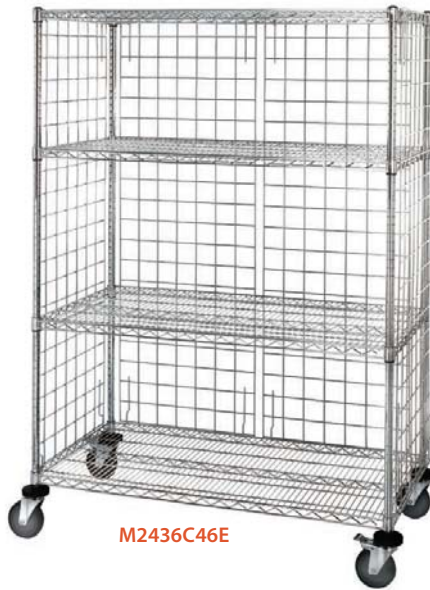

Enclosure Linen Carts

**Finish:** Chrome

Each cart consists of:

- 4 - posts
- 4 or 5 - wire shelves
- 4 - enclosure panels
- 4 - 5" swivel poly stem casters, 2 with brakes
- 4 - donut bumpers

All Carts consist of:

- 1 - dolly base
- 4 - plate casters (2 rigid and 2 swivel with brake)

**NYLON FABRIC OR CLEAR VINYL CART COVERS AVAILABLE**

See pg. 140

**CART COVER**

Protect against pilferage, airborne dust, moisture and other contaminants

BLUE NYLON

M2436C46E

WRCS4-63-2460EP-5

WRDBS4-63-2460EP

**3 SIDED, 4 OR 5 WIRE SHELF CART WITH ENCLOSURE PANELS**

DIMENSIONS W" x L" x H"	4 SHELF CARTS		5 SHELF CARTS	
	MODEL NO.	SHIP WGT	MODEL NO.	SHIP WGT
63"H Post, Cart with Enclosure Panels				
24" x 36" x 69"	M2436C46E	145 lbs	M2436C46E-5	158 lbs
24" x 48" x 69"	M2448C46E	179 lbs	M2448C46E-5	195 lbs
24" x 60" x 69"	M2460C46E	197 lbs	M2460C46E-5	218 lbs

**COMPLETE CARTS INCLUDE CASTER KIT FOR MOBILITY**

**3 SIDED STEM CASTER LINEN CART WITH 3 OR 4 WIRE SHELVES AND 1 SOLID SHELF WITH ENCLOSURE PANELS**

DIMENSIONS W" x L" x H"	4 SHELF CARTS		5 SHELF CARTS	
	MODEL NO.	SHIP WGT	MODEL NO.	SHIP WGT
63"H Post, 5" Stem Caster Cart with Solid Bottom Shelf and Enclosure Panels				
24" x 36" x 69"	WRCS4-63-2436EP	113 lbs	WRCS4-63-2436EP-5	126 lbs
24" x 48" x 69"	WRCS4-63-2448EP	131 lbs	WRCS4-63-2448EP-5	147 lbs
24" x 60" x 69"	WRCS4-63-2460EP	158 lbs	WRCS4-63-2460EP-5	179 lbs
74"H Post, 5" Stem Caster Cart with Solid Bottom Shelf and Enclosure Panels				
24" x 36" x 80"	WRCS4-74-2436EP	113 lbs	WRCS4-74-2436EP-5	126 lbs
24" x 48" x 80"	WRCS4-74-2448EP	131 lbs	WRCS4-74-2448EP-5	147 lbs
24" x 60" x 80"	WRCS4-74-2460EP	158 lbs	WRCS4-74-2460EP-5	179 lbs