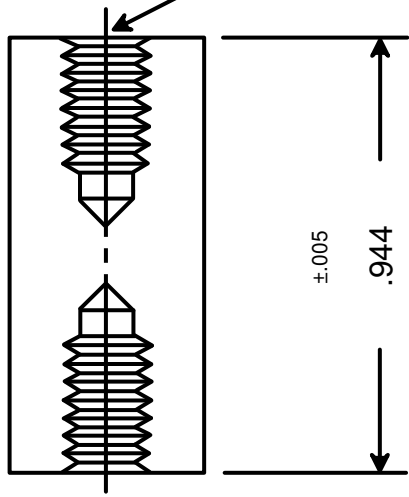

M3X0.5 X .248 DEEP TYP.
(6.3 MM)

RAF ELECTRONIC HARDWARE
95 SILVERMINE RD. SEYMOUR, CT. 06483
TEL: { 203 } 888-2133
FAX: { 203 } 888-9860
WEB: <http://www.rafhdwe.com>

a Division of **MW Industries, Inc.**

DRAWING NOT TO SCALE		TITLE	
DRAWN BY: GARY HUPPRICH	DATE 11/02/10	HEX FEMALE STANDOFF	
CHECKED BY:	DATE	PART NO.	
MATERIAL STAINLESS STEEL	FINISH NONE	M1271-3005-SS	
TOLERANCES { EXCEPT AS NOTED }		FRACTION ±.005	
DECIMAL ±.005			