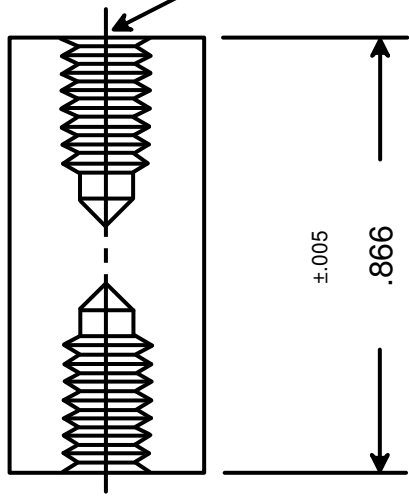

M3X0.5 X .248 DEEP TYP.
(6.3 MM)

±.005

.866

(22 MM)

RAF ELECTRONIC HARDWARE
95 SILVERMINE RD. SEYMOUR, CT. 06483
TEL: { 203 } 888-2133
FAX: { 203 } 888-9860
WEB: <http://www.rafhdwe.com>

a Division of **MW Industries, Inc.**

DRAWING NOT TO SCALE		TITLE	
DRAWN BY: GARY HUPPRICH	DATE 11/02/10	HEX FEMALE STANDOFF	
CHECKED BY:	DATE	PART NO.	
MATERIAL STAINLESS STEEL	FINISH NONE	M1269-3005-SS	
TOLERANCES { EXCEPT AS NOTED }		FRACTION ±.005	
DECIMAL ±.005			