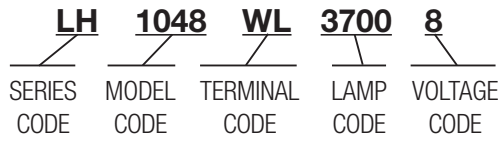

LED Lamps and LED Lampholders

LED Lampholders can be supplied with or without LEDs

ORDER FORMAT

- ▶ LED lampholders
- ▶ Supplied with or without LEDs
- ▶ Black or Chrome finish

RoHS RoHS compliant

▶ SERIES	▶ MODEL	▶ LAMP		▶ COLOR CODE		▶ VOLTAGE CODE		See also technical info on page 6
		No lamp - Blank	For WL versions:	Red	Yellow	Green	Blank	
LH T1 (3mm) Lampholder	1047 chrome 1047WL chrome	1047B black 1047BWL black	No lamp - Blank	For WL versions:	Red 4700	Yellow 4701	Green 4702	
					w/o resistor Blank	6Vdc 6	12Vdc 7	
LH T1 3/4 (5mm) Lampholder	1048 chrome 1048WL chrome	1048B black 1048BWL black	No lamp - Blank	For WL versions:	Red 3700	Yellow 3701	Green 3702	
					w/o resistor Blank	6Vdc 6	12Vdc 7	
LH T1 3/4 (5mm) Lampholder with Light Focusing Reflector	1050 chrome 1050WL chrome	1050B black 1050BWL black	No lamp - Blank	For WL versions:	Red 3700	Yellow 3701	Green 3702	
					w/o resistor Blank	6Vdc 6	12Vdc 7	
LH	10350A 10350AWL		LED COLOR	VOLTAGE CODE	Red 3700	Yellow 3701	Green 3702	
			Red 3700	2V Blank	White 3703	Blue 3704	125/250Vac 5	
LH	10360A 10360AWL		LED COLOR	VOLTAGE CODE	Red 3700	Yellow 3701	Green 3702	
			Red 3700	2V Blank	White 3703	Blue 3704	125/250Vac 5	
LH	10370A 10370AWL		LED COLOR	VOLTAGE CODE	Red 3700	Yellow 3701	Green 3702	
			Red 3700	2V Blank	White 3703	Blue 3704	125/250Vac 5	