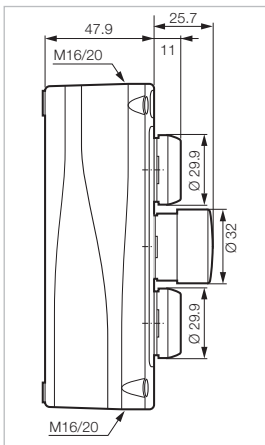

SPRING RETURN /MAINTAINED - FLUSH/MUSHROOM (PUSH-TURN)

● Green   NO   3 — 4
● Red   NC   1 — 2
● Green   NO   3 — 4

Marking

LBX308830

LBX308830