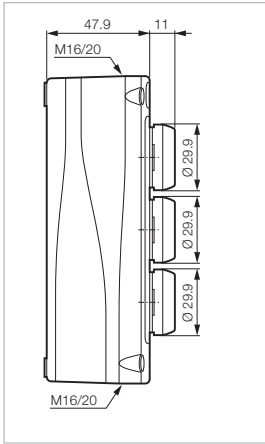

Control Stations \varnothing 22

 Technical Info (p. 103)

▶ CONTROL STATIONS - NON-ILLUMINATED

SPRING RETURN - FLUSH

Part Number

● Red 24VAC/DC Pilot Light
● Green NO 3 — 4
● Red NC 1 — 2

Marking

LBX30008

● Red 130VAC Pilot Light
● Green NO 3 — 4
● Red NC 1 — 2

Marking

LBX323870

LBX323870

SPRING RETURN - FLUSH

● Green NO 3 — 4
● Red NC 1 — 2
● Green NO 3 — 4

Marking

LBX30430

LBX30430

SPRING RETURN /MAINTAINED - FLUSH/MUSHROOM (PUSH-TURN)

● Green NO 3 — 4
● Red NC 1 — 2
● Green NO 3 — 4

Marking

LBX308830

LBX308830