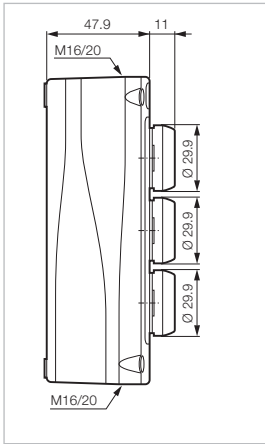

Control Stations \varnothing 22

 Technical Info (p. 103)

▶ CONTROL STATIONS - NON-ILLUMINATED

SPRING RETURN - FLUSH

Part Number

● Red 24VAC/DC Pilot Light
● Green NO 3 — 4
● Red NC 1 — 2

Marking

LBX30008

● Red 130VAC Pilot Light
● Green NO 3 — 4
● Red NC 1 — 2

Marking

LBX323870

LBX323870

SPRING RETURN - FLUSH

● Green NO 3 — 4
● Red NC 1 — 2
● Green NO 3 — 4

Marking

LBX30430

LBX30430

SPRING RETURN /MAINTAINED - FLUSH/MUSHROOM (PUSH-TURN)

● Green NO 3 — 4
● Red NC 1 — 2
● Green NO 3 — 4

Marking

LBX308830

LBX308830