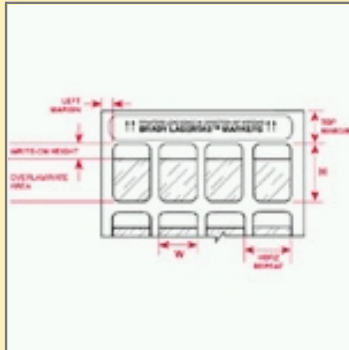

Blank, printable polyester labels for Laser Printers.

[Click for larger Image](#)

Overview

Specifications

Catalog #: LAT -27-361-1

Product #: 29766

Description: Laser Printable Labels

Size: 1.875" W x 3.167" H (47.63 mm W x 80.44 mm H)