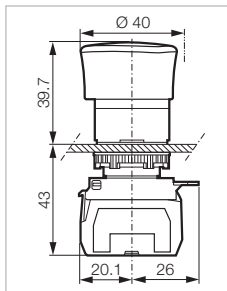

# Complete units: Mushroom heads $\varnothing$ 22MM

 Technical Info (p.103)

## ► EMERGENCY STOP MAINTAINED - NON-ILLUMINATED

Black Bezel  
Part Number

$\varnothing$  40 EN 418 / ISO13850

Push-pull to reset

Head position visible from the side with yellow collar  
Compliant with the requirements of emergency stop:  
EN 418 / ISO 13850

- Red NC
- Red 2 NC
- Red NO + NC

L22DR01-3E01  
L22DR01-3E02  
L22DR01-3E11

L22DR01-3E11

$\varnothing$  40 EN 418 / ISO13850

Push-turn to reset

Head position visible from the side with yellow collar  
Compliant with the requirements of emergency stop:  
EN 418 / ISO 13850

- Red NC
- Red 2 NC
- Red NO + NC

L22ER01-3E01  
L22ER01-3E02  
L22ER01-3E11

L22ER01-3E11

$\varnothing$  40 EN 418 / ISO13850

Key to reset

Double position indicator: head and collar  
Compliant with the requirements of emergency stop:  
EN 418 / ISO 13850  
Supplied with 2 keys profile n°455