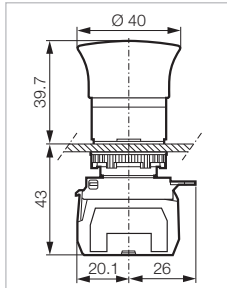

# Complete units: Mushroom heads $\varnothing$ 22MM

 Technical Info (p.103)

## ► EMERGENCY STOP MAINTAINED - NON-ILLUMINATED

Black Bezel  
Part Number

$\varnothing$  40 EN 418 / ISO13850

Push-pull to reset

Head position visible from the side with yellow collar  
Compliant with the requirements of emergency stop:  
EN 418 / ISO 13850

- Red NC
- Red 2 NC
- Red NO + NC

L22DR01-3E01  
L22DR01-3E02  
L22DR01-3E11

L22DR01-3E11

$\varnothing$  40 EN 418 / ISO13850

Push-turn to reset

Head position visible from the side with yellow collar  
Compliant with the requirements of emergency stop:  
EN 418 / ISO 13850

- Red NC
- Red 2 NC
- Red NO + NC

L22ER01-3E01  
L22ER01-3E02  
L22ER01-3E11

L22ER01-3E11

$\varnothing$  40 EN 418 / ISO13850

Key to reset

Double position indicator: head and collar  
Compliant with the requirements of emergency stop:  
EN 418 / ISO 13850  
Supplied with 2 keys profile n°455