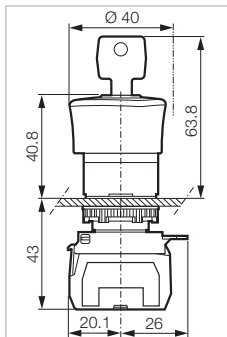

# Complete units: Mushroom heads $\varnothing$ 22MM

 Technical Info (p.103)

## ► EMERGENCY STOP MAINTAINED - NON-ILLUMINATED

Black Bezel  
Part Number

$\varnothing$  40 EN 418 / ISO13850

Push-pull to reset

Head position visible from the side with yellow collar  
Compliant with the requirements of emergency stop:  
EN 418 / ISO 13850

- Red NC
- Red 2 NC
- Red NO + NC

L22DR01-3E01  
L22DR01-3E02  
L22DR01-3E11

L22DR01-3E11

$\varnothing$  40 EN 418 / ISO13850

Push-turn to reset

Head position visible from the side with yellow collar  
Compliant with the requirements of emergency stop:  
EN 418 / ISO 13850

- Red NC
- Red 2 NC
- Red NO + NC

L22ER01-3E01  
L22ER01-3E02  
L22ER01-3E11

L22ER01-3E11

$\varnothing$  40 EN 418 / ISO13850

Key to reset

Double position indicator: head and collar  
Compliant with the requirements of emergency stop:  
EN 418 / ISO 13850  
Supplied with 2 keys profile n°455